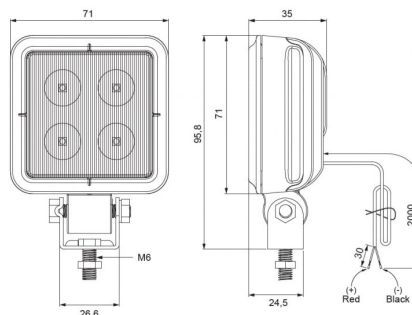

488 LED

LED worklamp | 9-64V | square | 1600 lumen

EAN: 5414184005242

Specifications

CISPR 25	12V : CISPR 25 Class 3 - 24V : CISPR 25 Class 2
Color	White
Colour of lens	Clear
Connection	Open cable ends
Dimensions	71 mm x 71 mm x 35 mm
EMC	EMC
IP-degree	IP67
Length of cable (m)	2 m
Light source	LED
Lumen	1600

Lumen range	Medium 800 - 2000 Lumen
Mounting	Bolt
Number of LEDs	4
Operating voltage	9V - 64V
Packing	POS packaging
Supplied with	Manual, mounting screws
To be ordered by	1
Type	Square
Weight (kg)	0,335 Kg