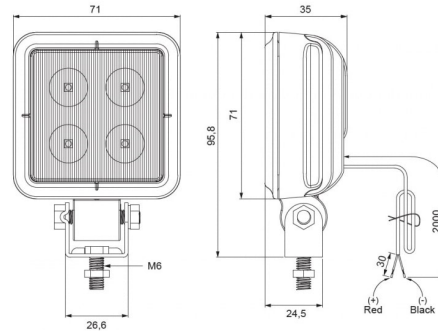

WORK LIGHTS

488 LED

LED worklamp | 9-64V | square | 1600 lumen

EAN: 5414184005242

Specifications

CISPR 25	12V : CISPR 25 Class 3 - 24V : CISPR 25 Class 2	Lumen range	Medium (800 - 2000 Lumen)
Color	White	Mounting	Bolt
Colour of lens	Clear	Number of LEDs	4
Connection	Open cable ends	Operating voltage	9V - 64V
Dimensions	71 x 71 x 35 mm	Packing	White box with label
EMC	EMC	Supplied with	Manual, mounting screws
IP-degree	IP67	To be ordered by	1
Length of cable (m)	2 m	Type	Square
Light source	LED	Weight (kg)	0,335 Kg
Lumen	1600		