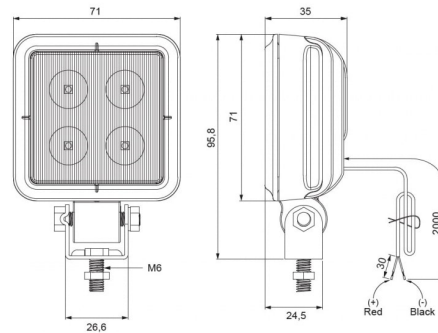

WORK LIGHTS

488 LED

LED worklamp | 9-64V | square | 1600 lumen

EAN: 5414184005242

Specifications

| | | | |
|---------------------|---|-------------------|---------------------------|
| CISPR 25 | 12V : CISPR 25 Class 3 - 24V : CISPR 25 Class 2 | Lumen range | Medium (800 - 2000 Lumen) |
| Color | White | Mounting | Bolt |
| Colour of lens | Clear | Number of LEDs | 4 |
| Connection | Open cable ends | Operating voltage | 9V - 64V |
| Dimensions | 71 x 71 x 35 mm | Packing | White box with label |
| EMC | EMC | Supplied with | Manual, mounting screws |
| IP-degree | IP67 | To be ordered by | 1 |
| Length of cable (m) | 2 m | Type | Square |
| Light source | LED | Weight (kg) | 0,335 Kg |
| Lumen | 1600 | | |