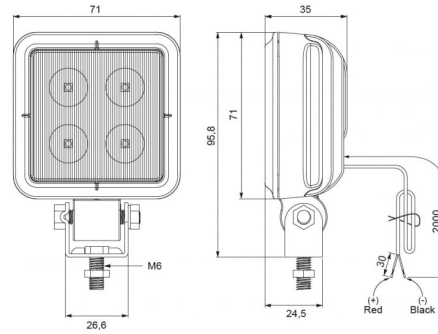

WORK LIGHTS

488 LED

LED worklamp | 9-64V | square | 1600 lumen

EAN: 5414184005242

Specifications

| | | | |
|---------------------|---|-------------------|---------------------------|
| CISPR 25 | 12V : CISPR 25 Class 3 - 24V : CISPR 25 Class 2 | Lumen range | Medium (800 - 2000 Lumen) |
| Color | White | Mounting | Bolt |
| Colour of lens | Clear | Number of LEDs | 4 |
| Connection | Open cable ends | Operating voltage | 9V - 64V |
| Dimensions | 71 x 71 x 35 mm | Packing | White box with label |
| EMC | EMC | Supplied with | Manual, mounting screws |
| IP-degree | IP67 | To be ordered by | 1 |
| Length of cable (m) | 2 m | Type | Square |
| Light source | LED | Weight (kg) | 0,335 Kg |
| Lumen | 1600 | | |