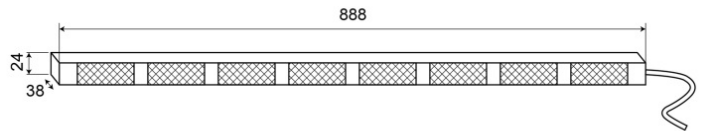

LED TRAFFIC ADVISORS

TRAFLED8-OBB

LED traffic advisor | 8 modules | 12-24V | amber/blue

EAN: 5414184002395

Specifications

Characteristics	With 2+2 blue warning tips	Number of LEDs	8x3
Color	Amber/blue	Number of flash patterns	20 warning +11 arrow
Colour of lens	Clear	Number of modules	8
Connection	Open cable ends	Operating voltage	12V - 24V
Dimensions	888 mm x 38 mm x 24 mm	Operation temperature	-30°C / +65°C
EMC R10	Yes	Supplied with	Control box, universal mounting brackets, cables, manual
IP-degree	IP67	To be ordered by	1
Length of cable (m)	15 m	Watt	24,40 Watt
Light source	LED	Weight (kg)	2,800 Kg
Mounting	Surface mount	With warning tips	Blue