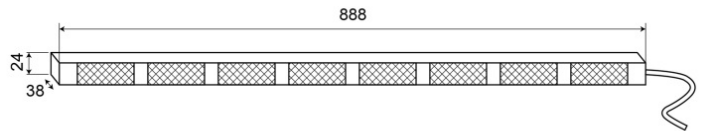

# LED TRAFFIC ADVISORS

TRAFLED8-OBB

LED traffic advisor | 8 modules | 12-24V | amber/blue

EAN: 5414184002395

## Specifications

Characteristics	With 2+2 blue warning tips	Number of LEDs	8x3
Color	Amber/blue	Number of flash patterns	20 warning +11 arrow
Colour of lens	Clear	Number of modules	8
Connection	Open cable ends	Operating voltage	12V - 24V
Dimensions	888 mm x 38 mm x 24 mm	Operation temperature	-30°C / +65°C
EMC R10	Yes	Supplied with	Control box, universal mounting brackets, cables, manual
IP-degree	IP67	To be ordered by	1
Length of cable (m)	15 m	Watt	24,40 Watt
Light source	LED	Weight (kg)	2,800 Kg
Mounting	Surface mount	With warning tips	Blue