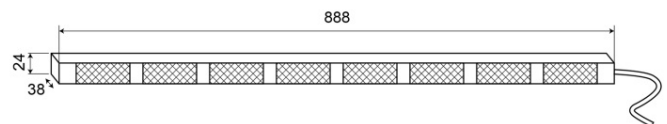

LED TRAFFIC ADVISORS

TRAFLED8-OBB

LED traffic advisor | 8 modules | 12-24V | amber/blue

EAN: 5414184002395

Specifications

Characteristics	With 2+2 blue warning tips
Color	Amber/blue
Colour of lens	Clear
Connection	Open cable ends
Dimensions	888 mm x 38 mm x 24 mm
EMC R10	Yes
IP-degree	IP67
Length of cable (m)	15 m
Light source	LED
Mounting	Surface mount

Number of LEDs	8x3
Number of flash patterns	20 warning +11 arrow
Number of modules	8
Operating voltage	12V - 24V
Operation temperature	-30°C / +65°C
Supplied with	Control box, universal mounting brackets, cables, manual
To be ordered by	1
Watt	24,40 Watt
Weight (kg)	2,8 Kg
With warning tips	Blue