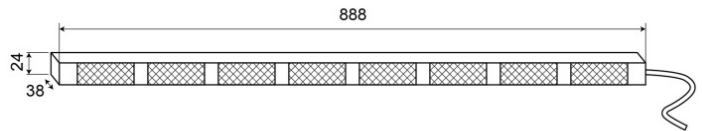

# LED TRAFFIC ADVISORS

TRAFLED8-OBB

LED traffic advisor | 8 modules | 12-24V | amber/blue

EAN: 5414184002395

## Specifications

|                     |                            |                          |  |
|---------------------|----------------------------|--------------------------|--|
| Characteristics     | With 2+2 blue warning tips | Number of LEDs           | 8x3  |
| Color               | Amber/blue                 | Number of flash patterns | 20 warning +11 arrow                                     |
| Colour of lens      | Clear                      | Number of modules        | 8  |
| Connection          | Open cable ends            | Operating voltage        | 12V - 24V  |
| Dimensions          | 888 mm x 38 mm x 24 mm     | Operation temperature    | -30°C / +65°C  |
| EMC R10             | Yes                        | Supplied with            | Control box, universal mounting brackets, cables, manual |
| IP-degree           | IP67                       | To be ordered by         | 1  |
| Length of cable (m) | 15 m                       | Watt                     | 24,40 Watt   |
| Light source        | LED                        | Weight (kg)              | 2,800 Kg   |
| Mounting            | Surface mount              | With warning tips        | Blue   |