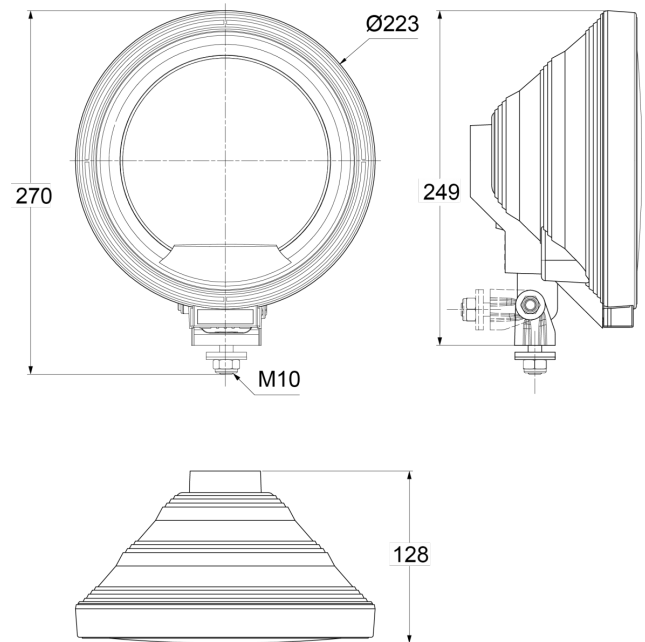

# LIGHTS FRONT AND REAR

3227.2000000

Long-range high beam headlamp | round | Amber LED ring

EAN: 5414184001299

## Specifications

Certification	ECE R8
Characteristics	Amber LED ring
Color	White/amber
Colour of lens	Clear
Diameter mm	223 mm
Dimensions	270 x 128 x Ø 223 mm
Light source	Halogen + LED
Mounting	Bolt M10

Mounting side	Front
Packing	POS packaging
To be ordered by	1
Type	Driving lights
Weight (kg)	0,916 Kg