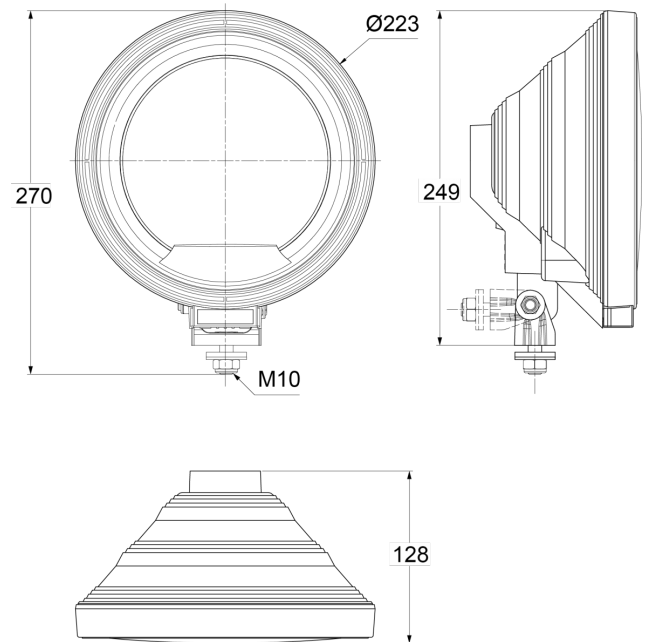

# LIGHTS FRONT AND REAR

3227.2000000

Long-range high beam headlamp | round | Amber LED ring

EAN: 5414184001299

## Specifications

Certification	ECE R8
Characteristics	Amber LED ring
Color	White/amber
Colour of lens	Clear
Diameter mm	223 mm
Dimensions	270 x 128 x Ø 223 mm
Light source	Halogen + LED
Mounting	Bolt M10

Mounting side	Front
Packing	POS packaging
To be ordered by	1
Type	Driving lights
Weight (kg)	0,916 Kg