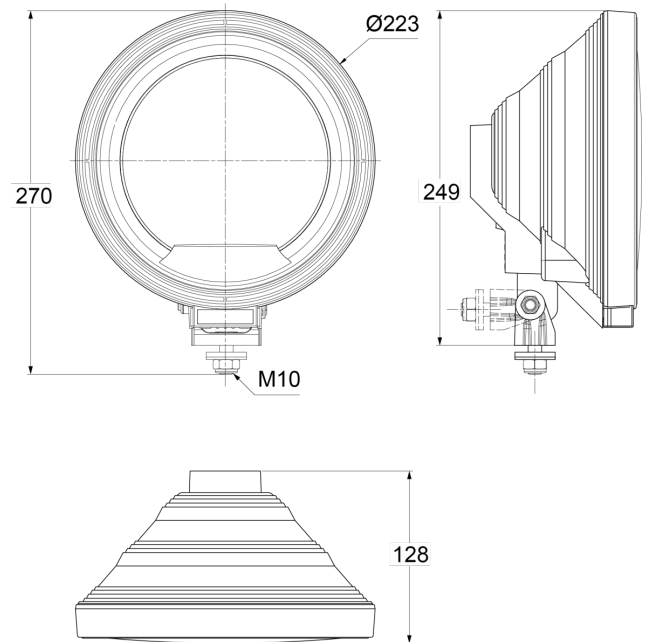

LIGHTS FRONT AND REAR

3227.2000000

Long-range high beam headlamp | round | Amber LED ring

EAN: 5414184001299

Specifications

Certification	ECE R8
Characteristics	Amber LED ring
Color	White/amber
Colour of lens	Clear
Diameter mm	223 mm
Dimensions	270 x 128 x Ø 223 mm
Light source	Halogen + LED
Mounting	Bolt M10

Mounting side	Front
Packing	POS packaging
To be ordered by	1
Type	Driving lights
Weight (kg)	0,916 Kg