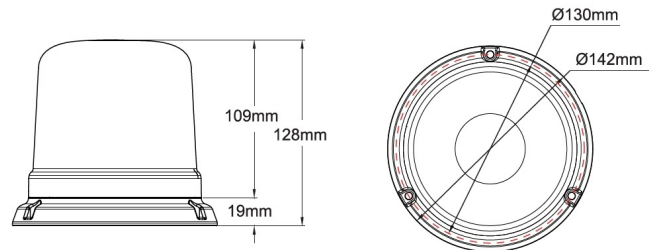

ROTATING BEACONS

515-DV-CLOR

Beacon | LED | 3 bolt mounting | 12-24V | clear lens | amber

EAN: 5414184019676

Specifications

Color	Amber	Light source	LED
Colour of LEDs	Amber	Mounting	3 bolt mounting
Colour of lens	Clear	Number of LEDs	10
Connection	Open cable ends	Number of flash patterns	14
Diameter mm	142 mm	Operating voltage	12V - 24V
Diameter range	171 - 210 mm	Operation temperature	-30°C / +65°C
ECE R65 Class 1	Yes	Packing	POS packaging
EMC	EMC R10	Supplied with	Manual, mounting screws
EMC R10	Yes	Synchronisable	Yes
Height mm	128 mm	To be ordered by	1
Height range	111 - 130 mm	Weight (kg)	0,587 Kg
IP-degree	IPX5		