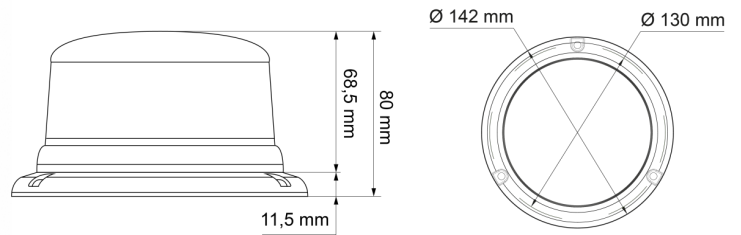

ROTATING BEACONS

510-DV-OR-REVO

Beacon | LED | 3 bolt mounting | 12-24V | amber

EAN: 5414184019621

Specifications

Color	Amber	Light source	LED
Colour of lens	Amber	Mounting	3 bolt mounting
Connection	Open cable ends	Number of LEDs	10
Diameter mm	130 mm	Number of flash patterns	1 (rotating)
ECE R65 Class 1	Yes	Operating voltage	12V - 24V
EMC	EMC R10	Operation temperature	-30°C / +65°C
EMC R10	Yes	Packing	POS packaging
Height mm	80 mm	Supplied with	Manual, mounting screws
Height range	70 - 110 mm	Synchronisable	No
IP-degree	IPX6	To be ordered by	1