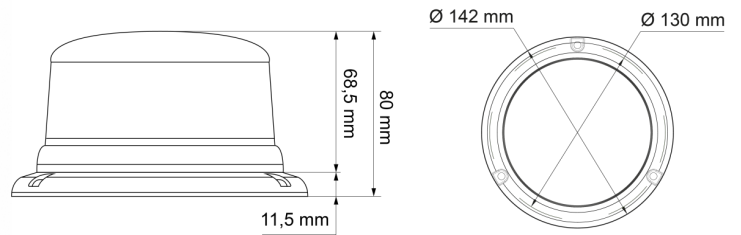

# ROTATING BEACONS

510-DV-OR-REVO

Beacon | LED | 3 bolt mounting | 12-24V | amber

EAN: 5414184019621

## Specifications

Color	Amber	Light source	LED
Colour of lens	Amber	Mounting	3 bolt mounting
Connection	Open cable ends	Number of LEDs	10
Diameter mm	130 mm	Number of flash patterns	1 (rotating)
ECE R65 Class 1	Yes	Operating voltage	12V - 24V
EMC	EMC R10	Operation temperature	-30°C / +65°C
EMC R10	Yes	Packing	POS packaging
Height mm	80 mm	Supplied with	Manual, mounting screws
Height range	70 - 110 mm	Synchronisable	No
IP-degree	IPX6	To be ordered by	1