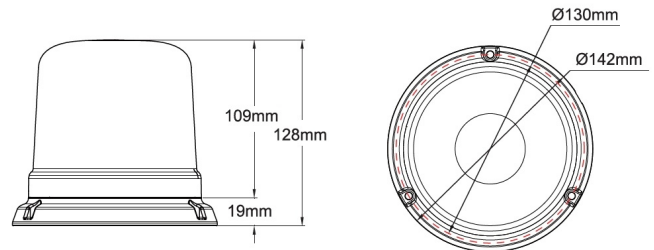

ROTATING BEACONS

515-DV-CLBL

Beacon | LED | 3 bolt mounting | 12-24V | clear lens | blue

EAN: 5414184019669

Specifications

Color	Blue	Number of LEDs	10
Colour of LEDs	Blue	Number of flash patterns	14
Colour of lens	Clear	Operating voltage	12V - 24V
Connection	Open cable ends	Operation temperature	-30°C / +65°C
Diameter mm	142 mm	Packing	POS packaging
ECE R65 Class1	Yes	Supplied with	Montagebouten
EMC R10	Yes	Synchronisable	Yes
Height mm	128 mm	To be ordered by	1
Height range	111 - 130 mm	Weight (kg)	0,587 Kg
IP-degree	IPX5		
Light source	LED		
Mounting	3 bolt mounting		