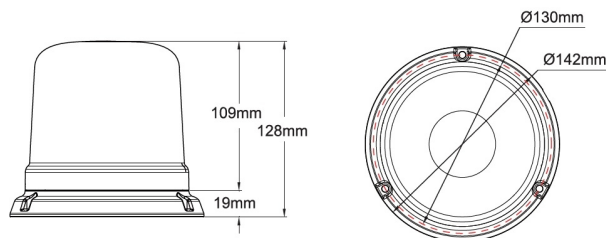

ROTATING BEACONS

515-DV-CLBL

Beacon | LED | 3 bolt mounting | 12-24V | clear lens | blue

EAN: 5414184019669

Specifications

Color	Blue
Colour of LEDs	Blue
Colour of lens	Clear
Connection	Open cable ends
Diameter mm	142 mm
ECE R65 Class 1	Yes
EMC R10	Yes
Height mm	128 mm
Height range	111 - 130 mm
IP-degree	IPX5
Light source	LED
Mounting	3 bolt mounting

Number of LEDs	10
Number of flash patterns	14
Operating voltage	12V - 24V
Operation temperature	-30°C / +65°C
Packing	POS packaging
Supplied with	Montagebouten
Synchronisable	Yes
To be ordered by	1
Weight (kg)	0,58 Kg