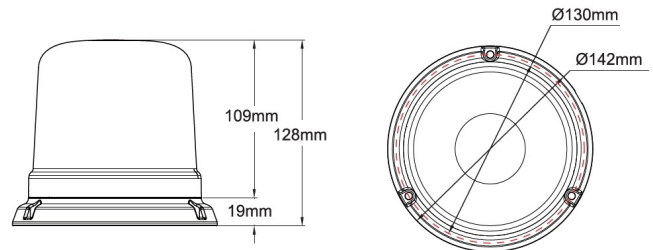

ROTATING BEACONS

515-DV-CLBL

Beacon | LED | 3 bolt mounting | 12-24V | clear lens | blue

EAN: 5414184019669

Specifications

Color	Blue	Number of LEDs	10
Colour of LEDs	Blue	Number of flash patterns	14
Colour of lens	Clear	Operating voltage	12V - 24V
Connection	Open cable ends	Operation temperature	-30°C / +65°C
Diameter mm	142 mm	Packing	POS packaging
ECE R65 Class1	Yes	Supplied with	Montagebouten
EMC R10	Yes	Synchronisable	Yes
Height mm	128 mm	To be ordered by	1
Height range	111 - 130 mm	Weight (kg)	0,587 Kg
IP-degree	IPX5		
Light source	LED		
Mounting	3 bolt mounting		