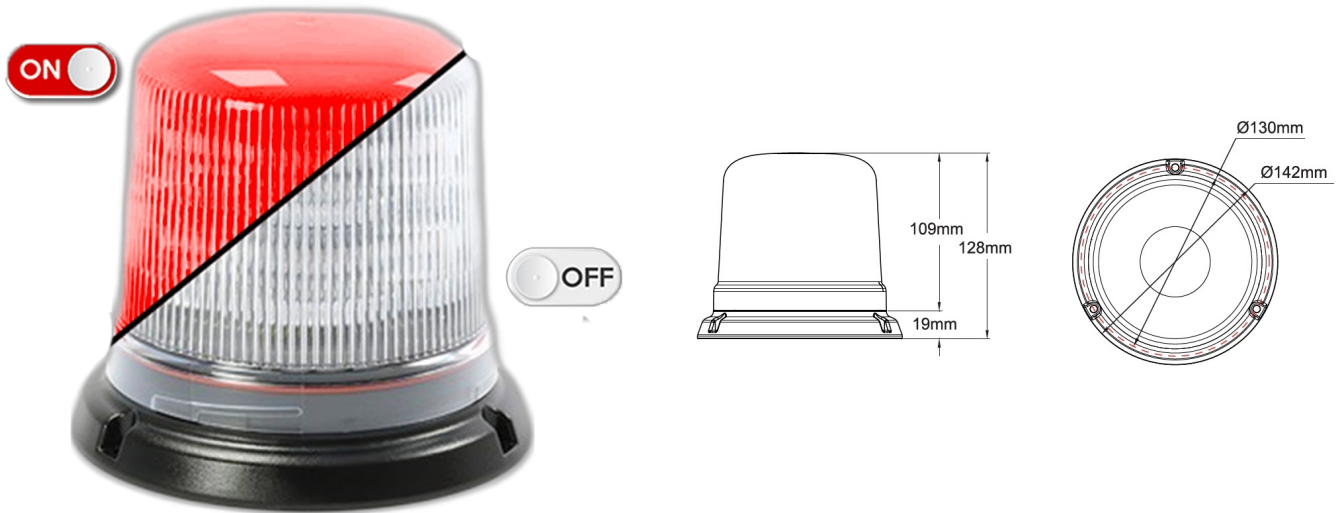

ROTATING BEACONS

515-DV-CLRO

Beacon | LED | 3 bolt mounting | 12-24V | clear lens | red

EAN: 5414184019683

Specifications

Color	Red	Light source	LED
Colour of LEDs	Red	Mounting	3 bolt mounting
Colour of lens	Clear	Number of LEDs	10
Connection	Open cable ends	Number of flash patterns	14
Diameter mm	142 mm	Operating voltage	12V - 24V
ECE R65 Class 1	Yes	Operation temperature	-30°C / +65°C
EMC	EMC R10	Packing	POS packaging
EMC R10	Yes	Supplied with	Montagebouten
Height mm	128 mm	Synchronisable	Yes
Height range	111 - 130 mm	To be ordered by	1
IP-degree	IPX5	Weight (kg)	0,587 Kg