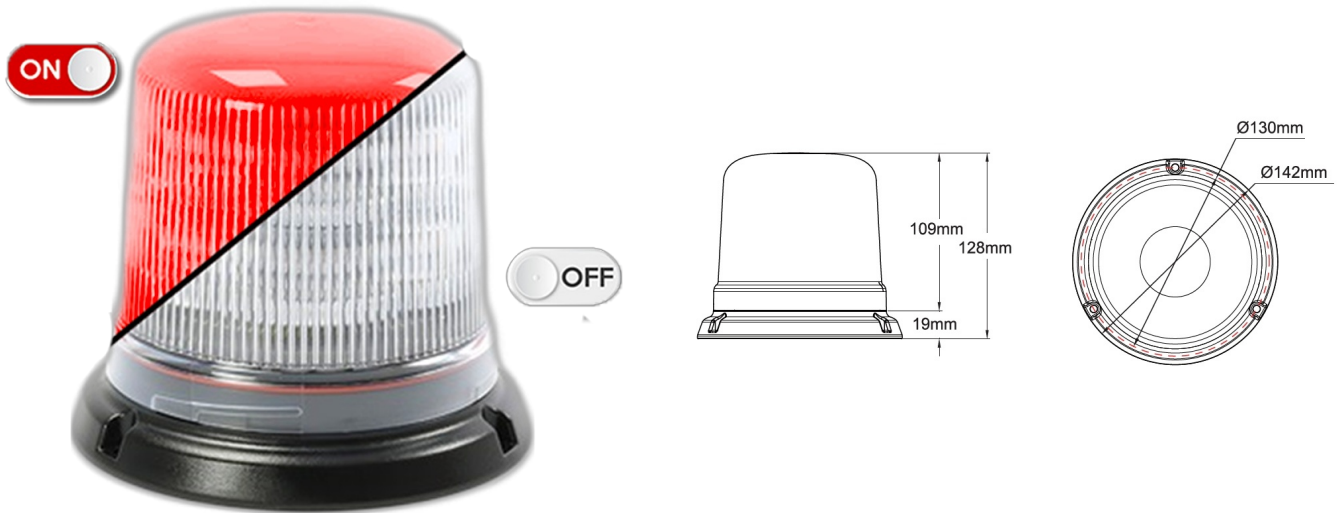

# ROTATING BEACONS

515-DV-CLRO

Beacon | LED | 3 bolt mounting | 12-24V | clear lens | red

EAN: 5414184019683

## Specifications

Color	Red	Light source	LED
Colour of LEDs	Red	Mounting	3 bolt mounting
Colour of lens	Clear	Number of LEDs	10
Connection	Open cable ends	Number of flash patterns	14
Diameter mm	142 mm	Operating voltage	12V - 24V
ECE R65 Class 1	Yes	Operation temperature	-30°C / +65°C
EMC	EMC R10	Packing	POS packaging
EMC R10	Yes	Supplied with	Montagebouten
Height mm	128 mm	Synchronisable	Yes
Height range	111 - 130 mm	To be ordered by	1
IP-degree	IPX5	Weight (kg)	0,587 Kg