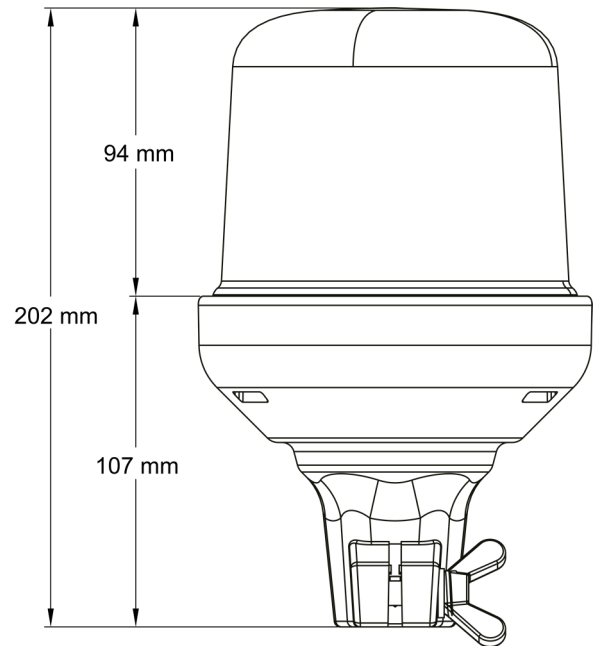

ROTATING BEACONS

515F-DV-CLOR

Beacon | LED | flexible tube mounting | 12-24V | clear lens | amber

EAN: 5414184019706

Specifications

Color	Amber	Light source	LED
Colour of LEDs	Amber	Mounting	Tube mounting, flexible
Colour of lens	Clear	Number of LEDs	10
Connection	Tube mounting	Number of flash patterns	14
Diameter mm	130 mm	Operating voltage	12V - 24V
ECE R65 Class1	Yes	Operation temperature	-30°C / +65°C
EMC	EMC R10	Packing	POS packaging
EMC R10	Yes	Supplied with	Manual
Height mm	202 mm	Synchronisable	No
Height range	171 - 210 mm	To be ordered by	1
IP-degree	IPX5	Weight (kg)	0,587 Kg