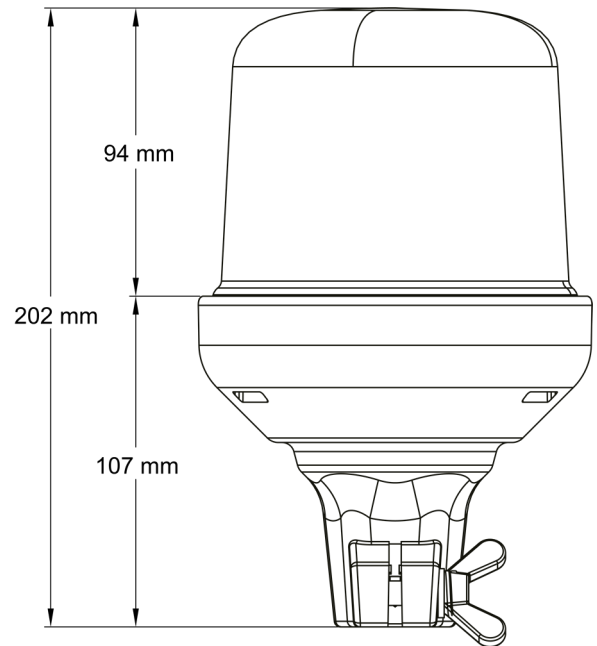

ROTATING BEACONS

515F-DV-CLOR

Beacon | LED | flexible tube mounting | 12-24V | clear lens | amber

EAN: 5414184019706

Specifications

Color	Amber	Light source	LED
Colour of LEDs	Amber	Mounting	Flexible tube mounting
Colour of lens	Clear	Number of LEDs	10
Connection	Tube mounting	Number of flash patterns	14
Diameter mm	130 mm	Operating voltage	12V - 24V
ECE R65 Class1	Yes	Operation temperature	-30°C / +65°C
EMC	EMC R10	Packing	POS packaging
EMC R10	Yes	Supplied with	Manual
Height mm	202 mm	Synchronisable	No
Height range	171 - 210 mm	To be ordered by	1
IP-degree	IPX5	Weight (kg)	0,587 Kg