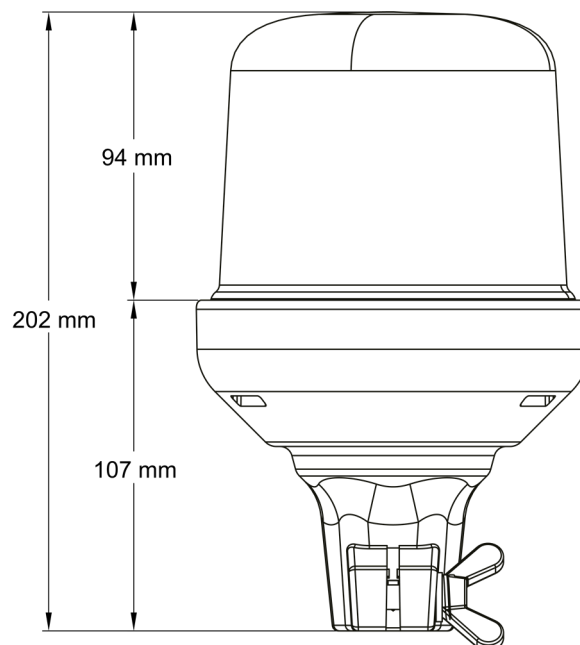

ROTATING BEACONS

515F-DV-CLBL

Beacon | LED | flexible tube mounting | 12-24V | clear lens | blue

EAN: 5414184019690

Specifications

Color	Blue
Colour of LEDs	Blue
Colour of lens	Clear
Connection	Tube mounting
Diameter mm	130 mm
ECE R65 Class 1	Yes
EMC	EMC R10
EMC R10	Yes
Height mm	202 mm
Height range	171 - 210 mm
IP-degree	IPX5

Light source	LED
Mounting	Flexible tube mounting
Number of LEDs	10
Number of flash patterns	14
Operating voltage	12V - 24V
Operation temperature	-30°C / +65°C
Packing	POS packaging
Supplied with	Manual
Synchronisable	No
To be ordered by	1
Weight (kg)	0,58 Kg