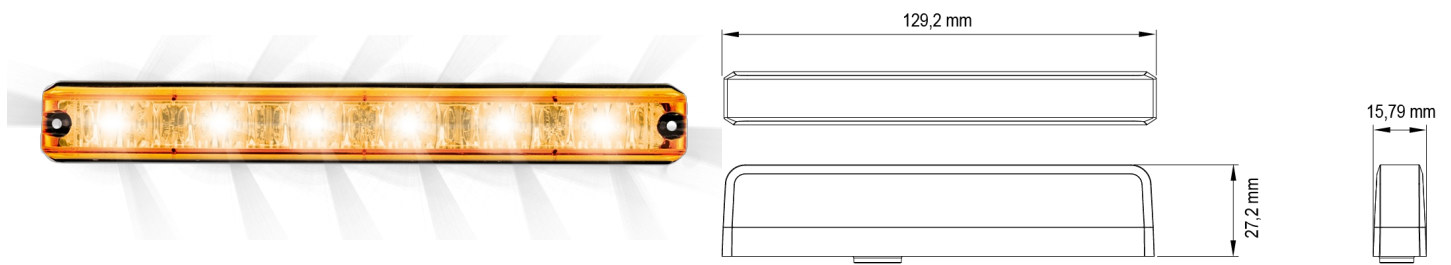

# LED FLASHERS

ES6-OR

LED Flasher | 6 LEDs | 12-24V | amber

EAN: 5414184019829

## Specifications

Color	Amber	Number of flash patterns	23
Colour of lens	Clear	Operating voltage	12V - 24V
Connection	Open cable ends	Operation temperature	-30°C / +65°C
Dimensions	129 x 27 x 16 mm	Series	ES EDGE SABER
ECE R65 Class 1	Yes	Shape	Rectangular/long/elongated
EMC	EMC R10	Supplied with	Mounting screws, 2 different types of mounting brackets
EMC R10	Yes	Synchronisable	Yes
IP-degree	IPX8	To be ordered by	1
Length of cable (m)	0,25 m	Weight (kg)	0,129 Kg
Light source	LED		
Mounting	Surface mount		
Number of LEDs	6		