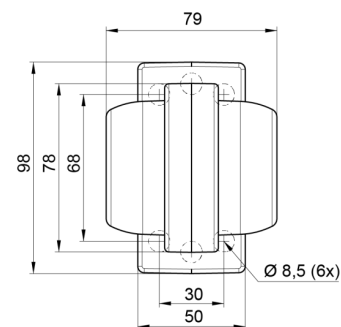

MARKERLIGHTS

MAVERICKI-
OR/OR

LED marker light | left+right | 12-24V | amber/amber

EAN: 5414184000803

Specifications

Characteristics	Compatible with Gylle lights	Light source	LED
Color	Amber/Amber	Material	Rubber
Colour of lens	Amber	Mounting	Surface mount
Connection	Open cable ends	Mounting side	Side
Diameter mm	78 mm	Operating voltage	12V - 24V
Dimensions	98 x 79 x 108 mm	Operation temperature	-30°C / +65°C
EMC	EMC R10	Packing	POS packaging
EMC R10	Yes	To be ordered by	1
Functions	Outline marker 2 functions	Weight (kg)	0,226 Kg
IP-degree	IP66+IP68		