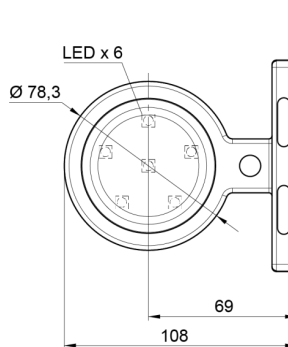

MARKERLIGHTS

MAVERICKI-
OR/OR

LED marker light | left+right | 12-24V | amber/amber

EAN: 5414184000803

Specifications

Characteristics	Compatible with Gylle lights	Light source	LED
Color	Amber/Amber	Material	Rubber
Colour of lens	Amber	Mounting	Surface mount
Connection	Open cable ends	Mounting side	Side
Diameter mm	78 mm	Operating voltage	12V - 24V
Dimensions	98 x 79 x 108 mm	Operation temperature	-30°C / +65°C
EMC	EMC R10	Packing	POS packaging
EMC R10	Yes	To be ordered by	1
Functions	Outline marker 2 functions	Weight (kg)	0,226 Kg
IP-degree	IP66+IP68		