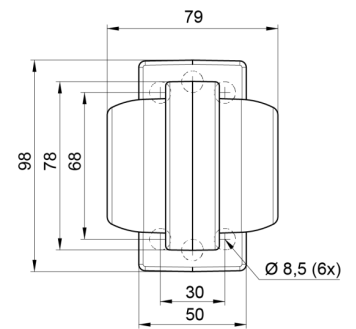

MARKERLIGHTS

MAVERICKI-
OR/OR

LED marker light | left+right | 12-24V | amber/amber

EAN: 5414184000803

Specifications

Characteristics	Compatible with Gylle lights	Light source	LED
Color	Amber/Amber	Material	Rubber
Colour of lens	Amber	Mounting	Surface mount
Connection	Open cable ends	Mounting side	Side
Diameter mm	78 mm	Operating voltage	12V - 24V
Dimensions	98 x 79 x 108 mm	Operation temperature	-30°C / +65°C
EMC	EMC R10	Packing	POS packaging
EMC R10	Yes	To be ordered by	1
Functions	Outline marker 2 functions	Weight (kg)	0,226 Kg
IP-degree	IP66+IP68		