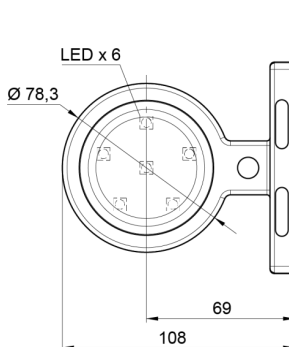

MARKERLIGHTS

MAVERICKI-
OR/OR

LED marker light | left+right | 12-24V | amber/amber

EAN: 5414184000803

Specifications

Characteristics	Compatible with Gylle lights	Light source	LED
Color	Amber/Amber	Material	Rubber
Colour of lens	Amber	Mounting	Surface mount
Connection	Open cable ends	Mounting side	Side
Diameter mm	78 mm	Operating voltage	12V - 24V
Dimensions	98 x 79 x 108 mm	Operation temperature	-30°C / +65°C
EMC	EMC R10	Packing	POS packaging
EMC R10	Yes	To be ordered by	1
Functions	Outline marker 2 functions	Weight (kg)	0,226 Kg
IP-degree	IP66+IP68		