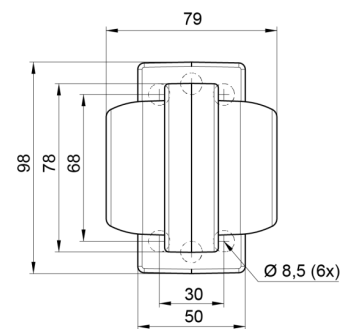

MARKERLIGHTS

MAVERICKI-
OR/OR

LED marker light | left+right | 12-24V | amber/amber

EAN: 5414184000803

Specifications

Characteristics	Compatible with Gylle lights	Light source	LED
Color	Amber/Amber	Material	Rubber
Colour of lens	Amber	Mounting	Surface mount
Connection	Open cable ends	Mounting side	Side
Diameter mm	78 mm	Operating voltage	12V - 24V
Dimensions	98 x 79 x 108 mm	Operation temperature	-30°C / +65°C
EMC	EMC R10	Packing	POS packaging
EMC R10	Yes	To be ordered by	1
Functions	Outline marker 2 functions	Weight (kg)	0,226 Kg
IP-degree	IP66+IP68		