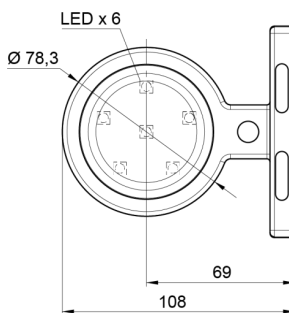

MARKERLIGHTS

MAVERICKI-
OR/OR

LED marker light | left+right | 12-24V | amber/amber

EAN: 5414184000803

Specifications

Characteristics	Compatible with Gylle lights	Light source	LED
Color	Amber/Amber	Material	Rubber
Colour of lens	Amber	Mounting	Surface mount
Connection	Open cable ends	Mounting side	Side
Diameter mm	78 mm	Operating voltage	12V - 24V
Dimensions	98 x 79 x 108 mm	Operation temperature	-30°C / +65°C
EMC	EMC R10	Packing	POS packaging
EMC R10	Yes	To be ordered by	1
Functions	Outline marker 2 functions	Weight (kg)	0,226 Kg
IP-degree	IP66+IP68		