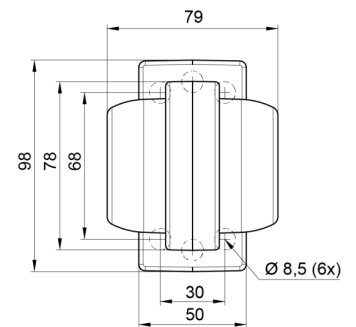

# MARKERLIGHTS

MAVERICKI-  
OR/RO

LED marker light | left+right | 12-24V | amber/red

EAN: 5414184000810

## Specifications

Characteristics	Compatible with Gylle lights	Light source	LED
Color	Amber/red	Material	Rubber
Colour of lens	Amber/red	Mounting	Surface mount
Connection	Open cable ends	Mounting side	Side
Diameter mm	78 mm	Operating voltage	12V - 24V
Dimensions	98 x 79 x 108 mm	Operation temperature	-30°C / +65°C
EMC	EMC R10	Packing	POS packaging
EMC R10	Yes	To be ordered by	1
Functions	Outline marker 2 functions	Weight (kg)	0,226 Kg
IP-degree	IP66+IP68		