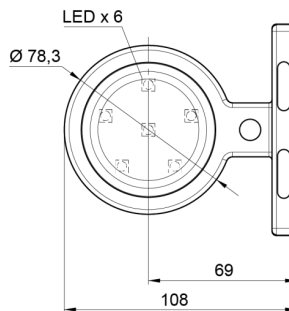

# MARKERLIGHTS

MAVERICKI-  
OR/RO

LED marker light | left+right | 12-24V | amber/red

EAN: 5414184000810

## Specifications

Characteristics	Compatible with Gylle lights	Light source	LED
Color	Amber/red	Material	Rubber
Colour of lens	Amber/red	Mounting	Surface mount
Connection	Open cable ends	Mounting side	Side
Diameter mm	78 mm	Operating voltage	12V - 24V
Dimensions	98 x 79 x 108 mm	Operation temperature	-30°C / +65°C
EMC	EMC R10	Packing	POS packaging
EMC R10	Yes	To be ordered by	1
Functions	Outline marker 2 functions	Weight (kg)	0,226 Kg
IP-degree	IP66+IP68		