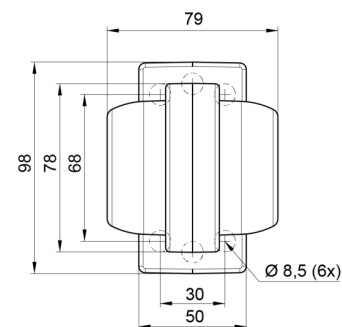

MARKERLIGHTS

MAVERICKI-
OR/RO

LED marker light | left+right | 12-24V | amber/red

EAN: 5414184000810

Specifications

Characteristics	Compatible with Gylle lights	Light source	LED
Color	Amber/red	Material	Rubber
Colour of lens	Amber/red	Mounting	Surface mount
Connection	Open cable ends	Mounting side	Side
Diameter mm	78 mm	Operating voltage	12V - 24V
Dimensions	98 x 79 x 108 mm	Operation temperature	-30°C / +65°C
EMC	EMC R10	Packing	POS packaging
EMC R10	Yes	To be ordered by	1
Functions	Outline marker 2 functions	Weight (kg)	0,226 Kg
IP-degree	IP66+IP68		