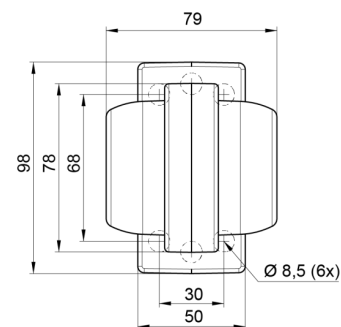

MARKERLIGHTS

MAVERICKI-OR/RO

LED marker light | left+right | 12-24V | amber/red

EAN: 5414184000810

Specifications

Characteristics	Compatible with Gylle lights	Light source	LED
Color	Amber/red	Material	Rubber
Colour of lens	Amber/red	Mounting	Surface mount
Connection	Open cable ends	Mounting side	Side
Diameter mm	78 mm	Operating voltage	12V - 24V
Dimensions	98 x 79 x 108 mm	Operation temperature	-30°C / +65°C
EMC	EMC R10	Packing	POS packaging
EMC R10	Yes	To be ordered by	1
Functions	Outline marker 2 functions	Weight (kg)	0,226 Kg
IP-degree	IP66+IP68		