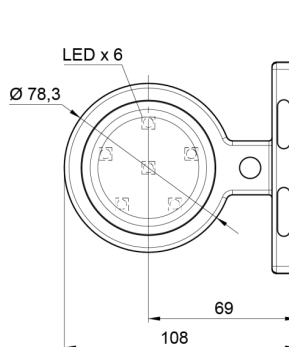

MARKERLIGHTS

MAVERICKI-OR/RO

LED marker light | left+right | 12-24V | amber/red

EAN: 5414184000810

Specifications

Characteristics	Compatible with Gylle lights	Light source	LED
Color	Amber/red	Material	Rubber
Colour of lens	Amber/red	Mounting	Surface mount
Connection	Open cable ends	Mounting side	Side
Diameter mm	78 mm	Operating voltage	12V - 24V
Dimensions	98 x 79 x 108 mm	Operation temperature	-30°C / +65°C
EMC	EMC R10	Packing	POS packaging
EMC R10	Yes	To be ordered by	1
Functions	Outline marker 2 functions	Weight (kg)	0,226 Kg
IP-degree	IP66+IP68		