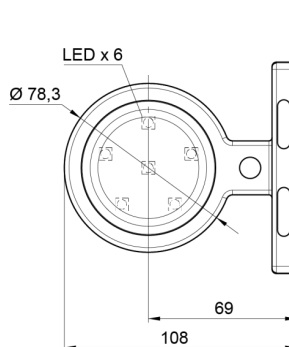

MARKERLIGHTS

MAVERICKI-
OR/RO

LED marker light | left+right | 12-24V | amber/red

EAN: 5414184000810

Specifications

Characteristics	Compatible with Gylle lights	Light source	LED
Color	Amber/red	Material	Rubber
Colour of lens	Amber/red	Mounting	Surface mount
Connection	Open cable ends	Mounting side	Side
Diameter mm	78 mm	Operating voltage	12V - 24V
Dimensions	98 x 79 x 108 mm	Operation temperature	-30°C / +65°C
EMC	EMC R10	Packing	POS packaging
EMC R10	Yes	To be ordered by	1
Functions	Outline marker 2 functions	Weight (kg)	0,226 Kg
IP-degree	IP66+IP68		