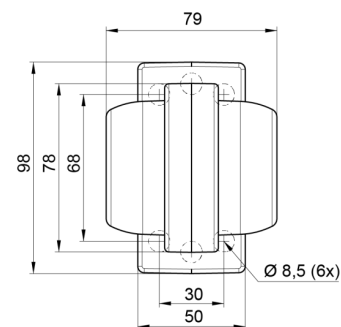

MARKERLIGHTS

MAVERICKI-OR/RO

LED marker light | left+right | 12-24V | amber/red

EAN: 5414184000810

Specifications

Characteristics	Compatible with Gylle lights	Light source	LED
Color	Amber/red	Material	Rubber
Colour of lens	Amber/red	Mounting	Surface mount
Connection	Open cable ends	Mounting side	Side
Diameter mm	78 mm	Operating voltage	12V - 24V
Dimensions	98 x 79 x 108 mm	Operation temperature	-30°C / +65°C
EMC	EMC R10	Packing	POS packaging
EMC R10	Yes	To be ordered by	1
Functions	Outline marker 2 functions	Weight (kg)	0,226 Kg
IP-degree	IP66+IP68