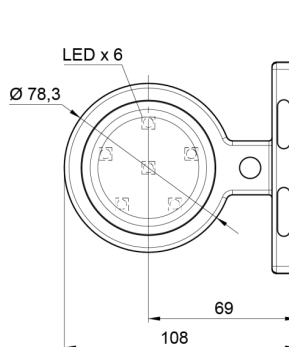

# MARKERLIGHTS

MAVERICKI-OR/RO

LED marker light | left+right | 12-24V | amber/red

EAN: 5414184000810

## Specifications

Characteristics	Compatible with Gylle lights	Light source	LED
Color	Amber/red	Material	Rubber
Colour of lens	Amber/red	Mounting	Surface mount
Connection	Open cable ends	Mounting side	Side
Diameter mm	78 mm	Operating voltage	12V - 24V
Dimensions	98 x 79 x 108 mm	Operation temperature	-30°C / +65°C
EMC	EMC R10	Packing	POS packaging
EMC R10	Yes	To be ordered by	1
Functions	Outline marker 2 functions	Weight (kg)	0,226 Kg
IP-degree	IP66+IP68		