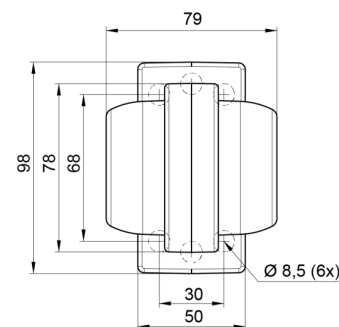

MARKERLIGHTS

MAVERICK2-
OR/OR

LED marker light | left+right | 12-24V | amber/amber

EAN: 5414184000827

Specifications

Characteristics	Compatible with Gylle lights	Light source	LED
Color	Amber/Amber	Material	Rubber
Colour of lens	Amber	Mounting	Surface mount
Connection	Open cable ends	Mounting side	Side
Diameter mm	78 mm	Operating voltage	12V - 24V
Dimensions	98 x 79 x 108 mm	Operation temperature	-30°C / +65°C
EMC	EMC R10	Packing	POS packaging
EMC R10	Yes	To be ordered by	1
Functions	Outline marker 2 functions	Weight (kg)	0,226 Kg
IP-degree	IP66+IP68