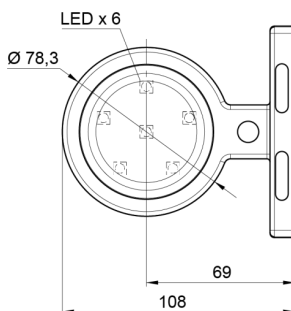

# MARKERLIGHTS

MAVERICK2-  
OR/OR

LED marker light | left+right | 12-24V | amber/amber

EAN: 5414184000827

## Specifications

Characteristics	Compatible with Gylle lights	Light source	LED
Color	Amber/Amber	Material	Rubber
Colour of lens	Amber	Mounting	Surface mount
Connection	Open cable ends	Mounting side	Side
Diameter mm	78 mm	Operating voltage	12V - 24V
Dimensions	98 x 79 x 108 mm	Operation temperature	-30°C / +65°C
EMC	EMC R10	Packing	POS packaging
EMC R10	Yes	To be ordered by	1
Functions	Outline marker 2 functions	Weight (kg)	0,226 Kg
IP-degree	IP66+IP68		