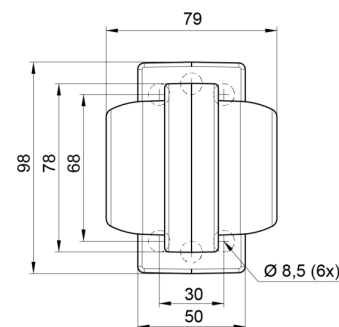

MARKERLIGHTS

MAVERICK2-
OR/OR

LED marker light | left+right | 12-24V | amber/amber

EAN: 5414184000827

Specifications

Characteristics	Compatible with Gylle lights	Light source	LED
Color	Amber/Amber	Material	Rubber
Colour of lens	Amber	Mounting	Surface mount
Connection	Open cable ends	Mounting side	Side
Diameter mm	78 mm	Operating voltage	12V - 24V
Dimensions	98 x 79 x 108 mm	Operation temperature	-30°C / +65°C
EMC	EMC R10	Packing	POS packaging
EMC R10	Yes	To be ordered by	1
Functions	Outline marker 2 functions	Weight (kg)	0,226 Kg
IP-degree	IP66+IP68		