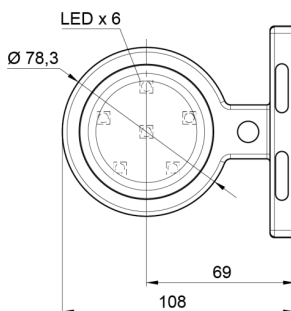

MARKERLIGHTS

MAVERICK2-
OR/OR

LED marker light | left+right | 12-24V | amber/amber

EAN: 5414184000827

Specifications

Characteristics	Compatible with Gylle lights	Light source	LED
Color	Amber/Amber	Material	Rubber
Colour of lens	Amber	Mounting	Surface mount
Connection	Open cable ends	Mounting side	Side
Diameter mm	78 mm	Operating voltage	12V - 24V
Dimensions	98 x 79 x 108 mm	Operation temperature	-30°C / +65°C
EMC	EMC R10	Packing	POS packaging
EMC R10	Yes	To be ordered by	1
Functions	Outline marker 2 functions	Weight (kg)	0,226 Kg
IP-degree	IP66+IP68		