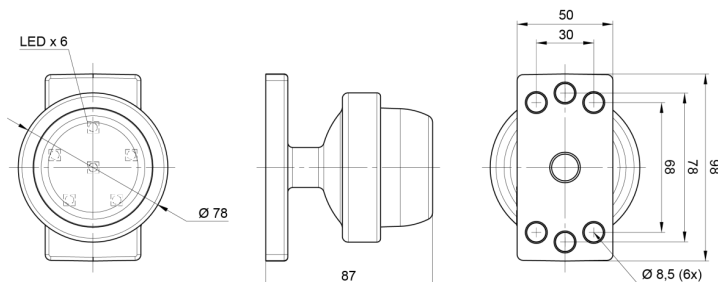

MARKERLIGHTS

MAVERICK3-RO

LED marker light | 12-24V | red

EAN: 5414184000872

Specifications

Certification	ECE R91	IP-degree	IP66+IP68
Characteristics	Compatible with Gylle lights	Light source	LED
Color	Red	Material	Rubber
Colour of lens	Red	Mounting	Surface mount
Connection	Open cable ends	Mounting side	Rear
Diameter mm	78 mm	Operating voltage	12V - 24V
Dimensions	98 x 79 x 87 mm	Operation temperature	-30°C / +65°C
EMC	EMC R10	Packing	POS packaging
EMC R10	Yes	To be ordered by	1
Functions	Rear end-outline lamp	Weight (kg)	0,226 Kg