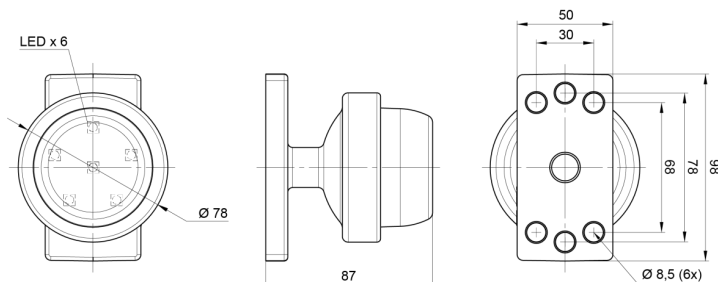

MARKERLIGHTS

MAVERICK3-CR

LED marker light | 12-24V | white

EAN: 5414184000858

Specifications

Characteristics	Compatible with Gylle lights	Light source	LED
Color	White	Material	Rubber
Colour of lens	Clear	Mounting	Surface mount
Connection	Open cable ends	Mounting side	Front
Diameter mm	78 mm	Operating voltage	12V - 24V
Dimensions	98 x 79 x 87 mm	Operation temperature	-30°C / +65°C
EMC	EMC R10	Packing	POS packaging
EMC R10	Yes	To be ordered by	1
Functions	Front end-outline light	Weight (kg)	0,226 Kg
IP-degree	IP66+IP68		