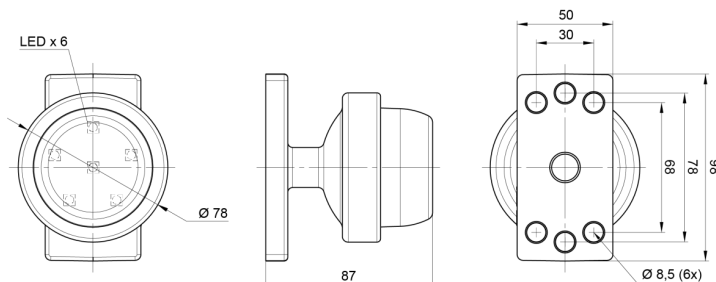

MARKERLIGHTS

MAVERICK3-CR

LED marker light | 12-24V | white

EAN: 5414184000858

Specifications

Characteristics	Compatible with Gylle lights	Light source	LED
Color	White	Material	Rubber
Colour of lens	Clear	Mounting	Surface mount
Connection	Open cable ends	Mounting side	Front
Diameter mm	78 mm	Operating voltage	12V - 24V
Dimensions	98 x 79 x 87 mm	Operation temperature	-30°C / +65°C
EMC	EMC R10	Packing	POS packaging
EMC R10	Yes	To be ordered by	1
Functions	Front end-outline light	Weight (kg)	0,226 Kg
IP-degree	IP66+IP68		