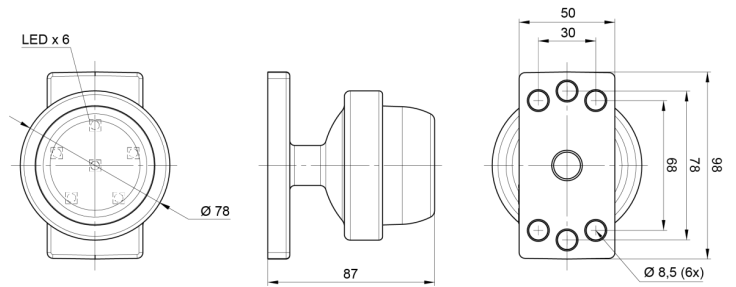

# MARKERLIGHTS

MAVERICK3-CR

LED marker light | 12-24V | white

EAN: 5414184000858

## Specifications

Characteristics	Compatible with Gylle lights	Light source	LED
Color	White	Material	Rubber
Colour of lens	Clear	Mounting	Surface mount
Connection	Open cable ends	Mounting side	Front
Diameter mm	78 mm	Operating voltage	12V - 24V
Dimensions	98 x 79 x 87 mm	Operation temperature	-30°C / +65°C
EMC	EMC R10	Packing	POS packaging
EMC R10	Yes	To be ordered by	1
Functions	Front end-outline light	Weight (kg)	0,226 Kg
IP-degree	IP66+IP68		