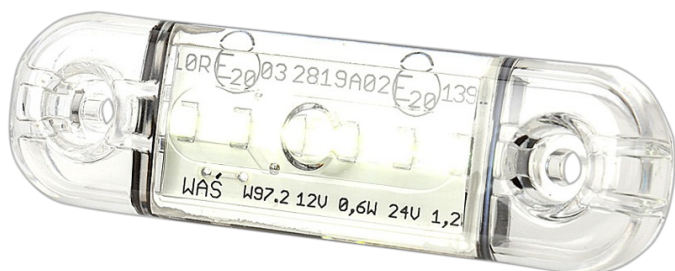

MARKERLIGHTS

201-DV-CR-6LED

LED marker light | 6 LEDs | 12-24V | white

EAN: 5414184001404

Specifications

Certification	ECE R7
Color	White
Colour of lens	Clear
Connection	Open cable ends
Dimensions	84 x 24 x 10,4 mm
EMC	EMC R10
EMC R10	Yes
Functions	Front end-outline light
IP-degree	IP66+IP68
Length of cable (m)	0,20 m

Light source	LED
Mounting	Surface mount
Mounting side	Front
Number of LEDs	6
Operating voltage	12V - 24V
Operation temperature	-30°C / +65°C
Packing	POS packaging
To be ordered by	1
Weight (kg)	0,030 Kg