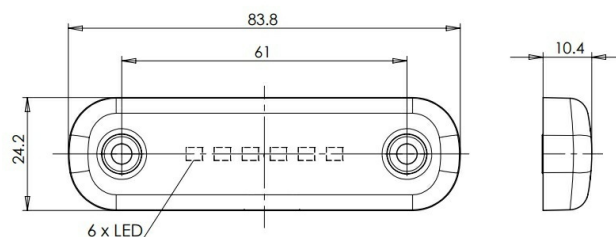

MARKERLIGHTS

201-DV-CR-6LED

LED marker light | 6 LEDs | 12-24V | white

EAN: 5414184001404

Specifications

Certification	ECE R7
Color	White
Colour of lens	Clear
Connection	Open cable ends
Dimensions	84 x 24 x 10,4 mm
EMC	EMC R10
EMC R10	Yes
Functions	Front end-outline light
IP-degree	IP66+IP68
Length of cable (m)	0,20 m

Light source	LED
Mounting	Surface mount
Mounting side	Front
Number of LEDs	6
Operating voltage	12V - 24V
Operation temperature	-30°C / +65°C
Packing	POS packaging
To be ordered by	1
Weight (kg)	0,030 Kg