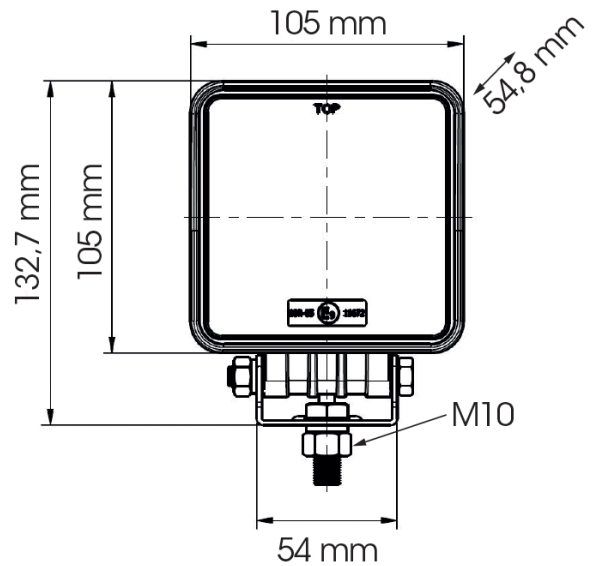

WORK LIGHTS

486 LED

LED worklamp | 10-30V | square | 2000 lumen

EAN: 5414184565609

Specifications

Color	White	Lumen range	Medium (800 - 2000 Lumen)
Colour of LEDs	White	Mounting	Bolt
Colour of lens	Clear	Number of LEDs	9
Connection	Open cable ends	Operating voltage	12V - 24V
Dimensions	105 x 105 x 54.8 mm	Operation temperature	-30°C / +65°C
EMC	EMC R10	Packing	White box with label
EMC R10	Yes	Supplied with	Mounting screws
IP-degree	IP67	To be ordered by	1
Length of cable (m)	3 m	Type	Square
Light source	LED	Watt	27 Watt
Lumen	2000	Weight (kg)	0,608 Kg