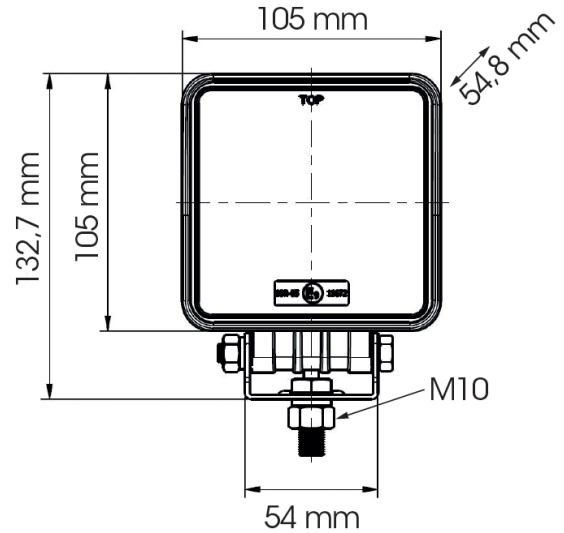

WORK LIGHTS

486 LED

LED worklamp | 10-30V | square | 2000 lumen

EAN: 5414184565609

Specifications

Color	White
Colour of LEDs	White
Colour of lens	Clear
Connection	Open cable ends
Dimensions	105 mm x 105 mm x 54.8 mm
EMC	EMC R10
EMC R10	Yes
IP-degree	IP67
Length of cable (m)	3 m
Light source	LED
Lumen	2000

Lumen range	Medium 800 - 2000 Lumen
Mounting	Bolt
Number of LEDs	9
Operating voltage	12V - 24V
Operation temperature	-30°C / +65°C
Packing	White box with label
Supplied with	Mounting screws
To be ordered by	1
Type	Square
Watt	27 Watt
Weight (kg)	0,6 Kg