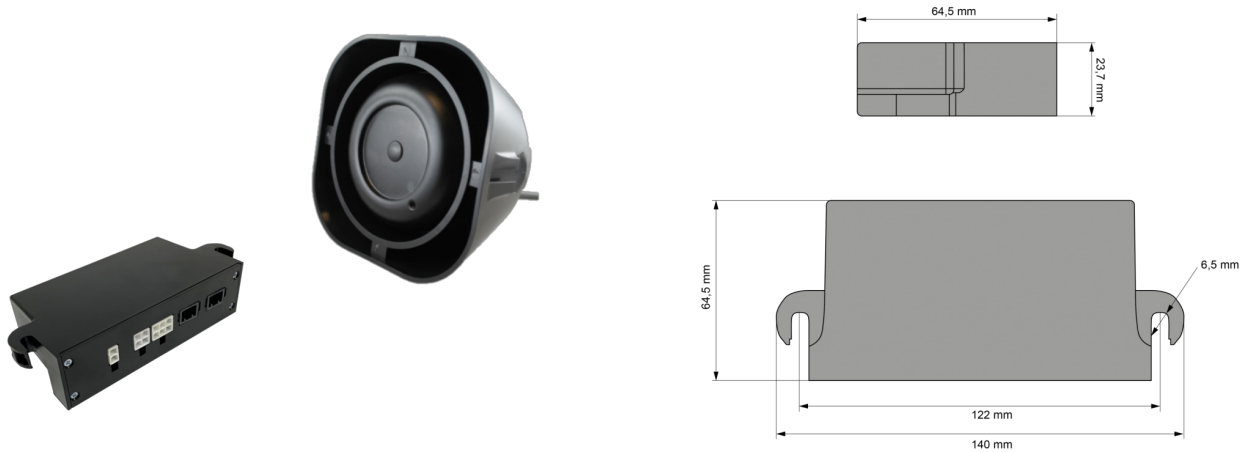

# CONTROLS, SIRENS

KIT MOD-SPA-US  
B

Siren + Speaker | 150 watt- 115 dB

EAN: 5414184001442

## Specifications

Characteristics	1 output 3.5 Amp, 1 output speaker 100W-150W, 1 DAY/NIGHT, 1 Horn
Decibel	122 dB(A) @ 3,5 m
Dimensions	Siren : 140 x 64,5 x 23,7 mm - Speaker : 160 x 160 x 80 mm
EMC	EMC
Mounting	Surface mount
Operating voltage	12V - 24V

Specifications	1x3,5A, 100-150W outputs / ON-OFF buttons
Supplied with	Complete set
To be ordered by	1
Tones	Wail - Yelp - Hi/Lo
Type	Siren & speaker
Weight (kg)	2 Kg