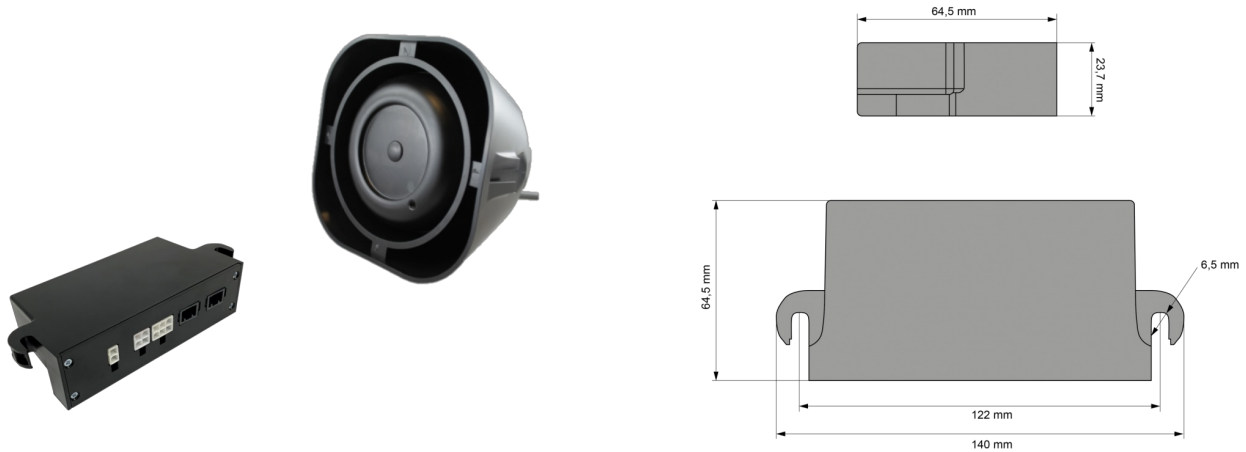

SIRENS AND SPEAKERS

KIT MOD-SPA-US
B

Siren + Speaker | 150 watt- 115 dB

EAN: 5414184001442

Specifications

Characteristics	1 output 3.5 Amp, 1 output speaker 100W-150W, 1 DAY/NIGHT, 1 Horn
Decibel	122 dB(A) @ 3,5 m
Dimensions	Siren : 140 x 64,5 x 23,7 mm - Speaker : 160 x 160 x 80 mm
EMC	EMC
Mounting	Surface mount
Operating voltage	12V - 24V

Specifications	1x3,5A, 100-150W outputs / ON-OFF buttons
Supplied with	Complete set
To be ordered by	1
Tones	Wail - Yelp - Hi/Lo
Type	Siren & speaker
Weight (kg)	2 Kg