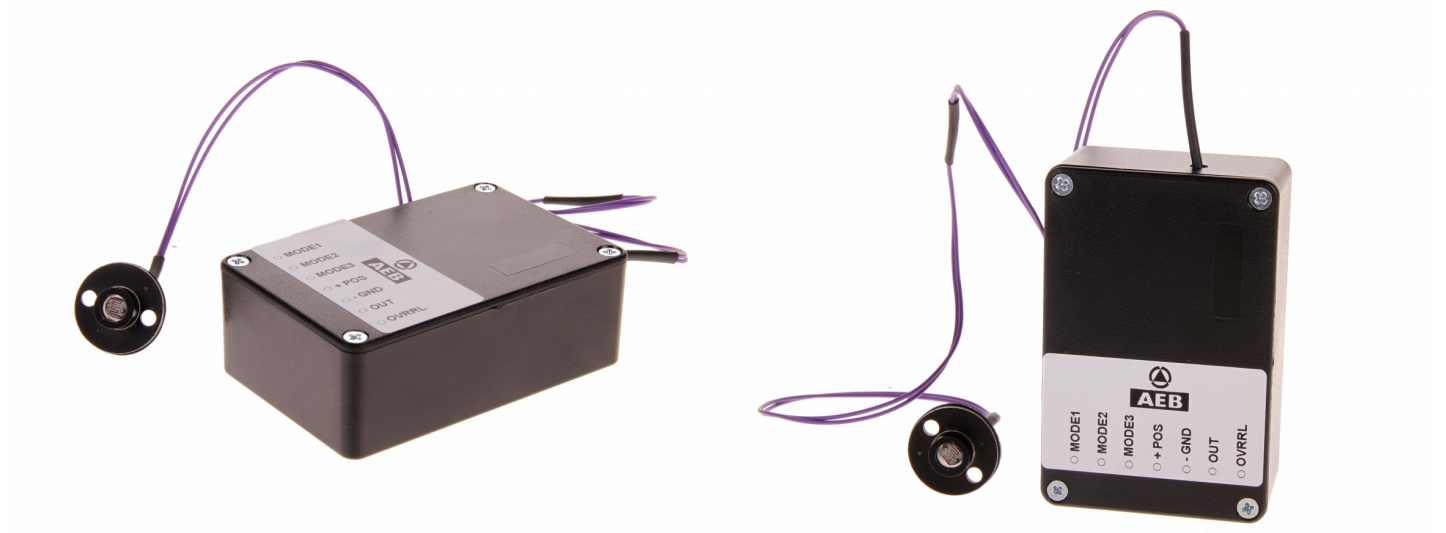

EAN: 5414184001336

Specifications

Operating voltage	12V	Weight (kg)	0,067 Kg
To be ordered by	1		
Type	Day/night module		
Type of use	Automatic switching between day and night mode		