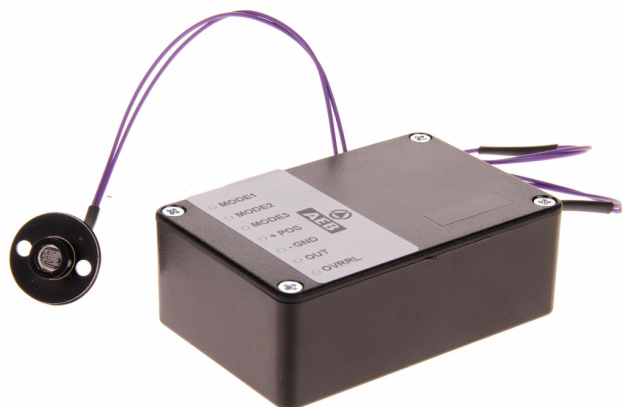

**AUTODIM-24**

Day/night module

EAN: 5414184001343

## Specifications

Operating voltage	24V
To be ordered by	1
Type	Day/night module
Type of use	Automatic switching between day and night mode

Weight (kg)	0,070 Kg
-------------	----------