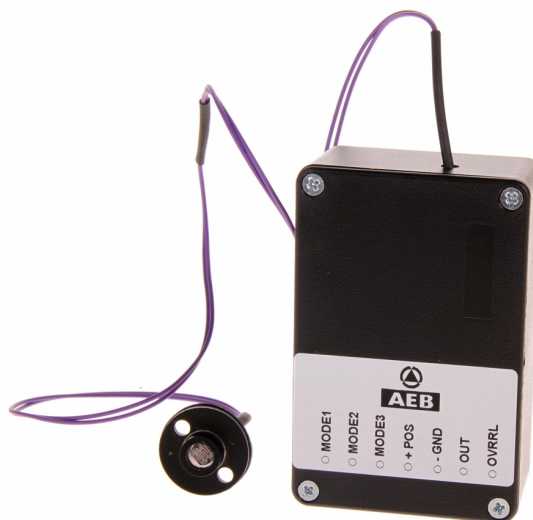

**AUTODIM-24**

Day/night module

EAN: 5414184001343

## Specifications

Operating voltage	24V
To be ordered by	1
Type	Day/night module
Type of use	Automatic switching between day and night mode

Weight (kg)	0,070 Kg
-------------	----------