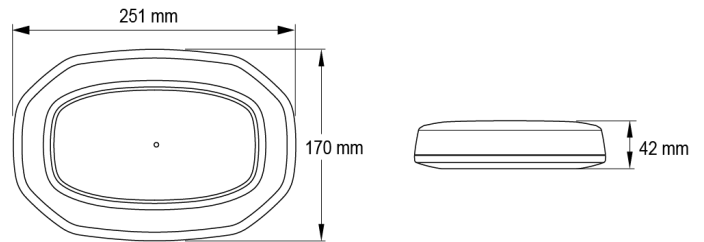

# LED LIGHTBARS

LEGMICRO-OR

LEGION micro LED lightbar | 25 cm | amber | 12?24V

EAN: 5414184001503

## Specifications

Characteristics	Without control box, without roof connector
Color	Amber
Colour of lens	Clear
Connection	Open cable ends
Dimensions	251 mm x 170 mm x 42 mm
ECE R65 Class 1	Yes
EMC	EMC R10
EMC R10	Yes
Length	Mini (0-100 cm)
Light source	LED
Mounting	Fixed
Number of LEDs	24

Number of flash patterns	29
Operating voltage	12V - 24V
Packing	POS packaging
Series	Legion
Supplied with	Mounting screws, manual
Synchronisable	Yes
To be ordered by	1
Waterproof	Yes
Weight (kg)	0,97 Kg