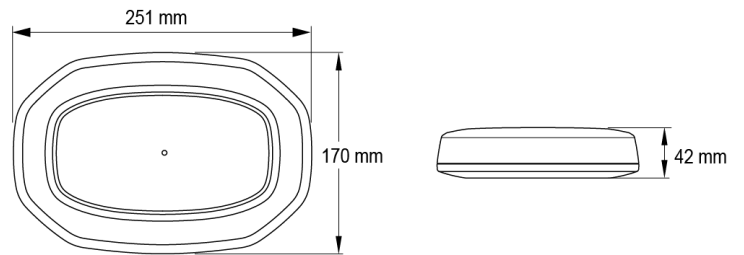

# LED LIGHTBARS

LEGMICRO-OR

LEGION micro LED lightbar | 25 cm | amber | 12?24V

EAN: 5414184001503

## Specifications

Characteristics	Without control box, no roof connector
Color	Amber
Colour of lens	Clear
Connection	Open cable ends
Dimensions	251 mm x 170 mm x 42 mm
ECE R65 Class 1	Yes
EMC	EMC R10
EMC R10	Yes
Length	MINI (0-100 cm)
Light source	LED
Mounting	Fixed
Number of LEDs	24

Number of flash patterns	29
Operating voltage	12V - 24V
Packing	POS packaging
Series	Legion
Supplied with	Mounting screws, manual
Synchronisable	Yes
To be ordered by	1
Waterproof	Yes
Weight (kg)	0,968 Kg