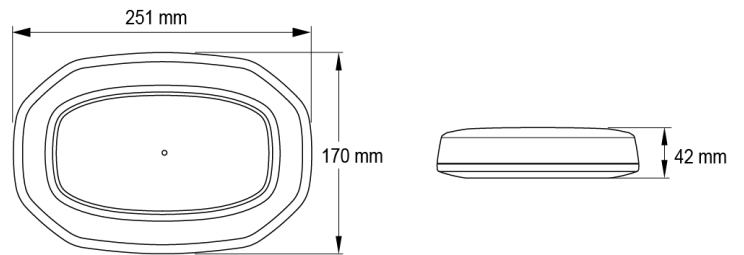

LED LIGHTBARS

LEGMICRO-OR

LEGION micro LED lightbar | 25 cm | amber | 12?24V

EAN: 5414184001503

Specifications

Characteristics	Without control box, no roof connector
Color	Amber
Colour of lens	Clear
Connection	Open cable ends
Dimensions	251 mm x 170 mm x 42 mm
ECE R65 Class 1	Yes
EMC	EMC R10
EMC R10	Yes
Length	MINI (0-100 cm)
Light source	LED
Mounting	Fixed
Number of LEDs	24

Number of flash patterns	29
Operating voltage	12V - 24V
Packing	POS packaging
Series	Legion
Supplied with	Mounting screws, manual
Synchronisable	Yes
To be ordered by	1
Waterproof	Yes
Weight (kg)	0,968 Kg