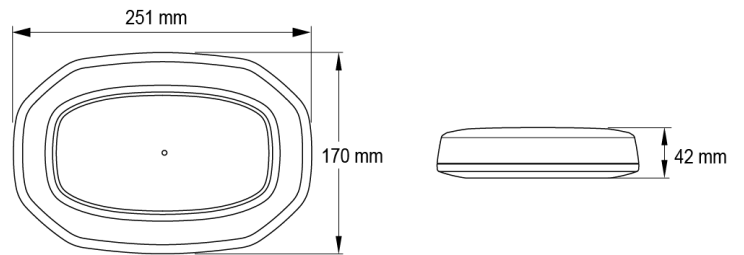

# LED LIGHTBARS

LEGMICRO-OR

LEGION micro LED lightbar | 25 cm | amber | 12?24V

EAN: 5414184001503

## Specifications

Characteristics	Without control box, no roof connector	Number of flash patterns	29
Color	Amber	Operating voltage	12V - 24V
Colour of lens	Clear	Packing	POS packaging
Connection	Open cable ends	Series	Legion
Dimensions	251 mm x 170 mm x 42 mm	Supplied with	Mounting screws, manual
ECE R65 Class 1	Yes	Synchronisable	Yes
EMC	EMC R10	To be ordered by	1
EMC R10	Yes	Waterproof	Yes
Length	MINI (0-100 cm)	Weight (kg)	0,968 Kg
Light source	LED		
Mounting	Fixed		
Number of LEDs	24		