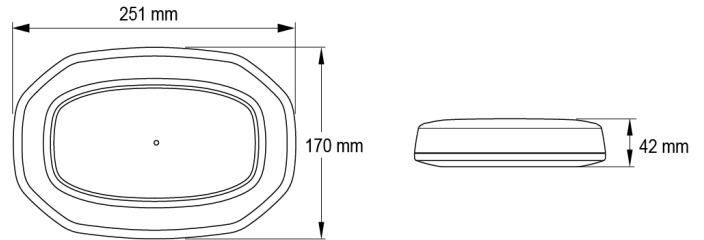

LED LIGHTBARS

LEGMICRO-OR-O

LEGION micro LED lightbar | 25 cm | amber | 12?24V

EAN: 5414184001510

Specifications

Characteristics	Without control box, without roof connector
Color	Amber
Colour of lens	Amber
Connection	Open cable ends
Dimensions	251 mm x 170 mm x 42 mm
ECE R65 Class 1	Yes
EMC	EMC R10
EMC R10	Yes
Length	Mini (0-100 cm)
Light source	LED
Mounting	Fixed
Number of LEDs	24

Number of flash patterns	29
Operating voltage	12V - 24V
Packing	POS packaging
Series	Legion
Supplied with	Mounting screws, manual
Synchronisable	Yes
To be ordered by	1
Waterproof	Yes
Weight (kg)	1,1 Kg