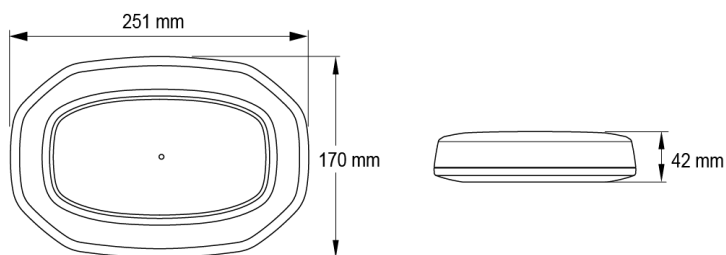

LED LIGHTBARS

LEGMICRO-M-OR

LEGION mini LED lightbar | magnetic | 25 cm | amber | 12-24V

EAN: 5414184001527

Specifications

Characteristics	Without control box, no roof connector
Color	Amber
Colour of lens	Clear
Connection	Cigar-lighter plug
Dimensions	251 mm x 170 mm x 42 mm
ECE R65 Class 1	Yes
EMC	EMC R10
EMC R10	Yes
Length range	MINI (0-100 cm)
Light source	LED
Mounting	Magnetic
Number of LEDs	24

Number of flash patterns	29
Operating voltage	12V - 24V
Packing	POS packaging
Series	Legion
Supplied with	Manual
Synchronisable	No
To be ordered by	1
Waterproof	Yes
Weight (kg)	1,498 Kg