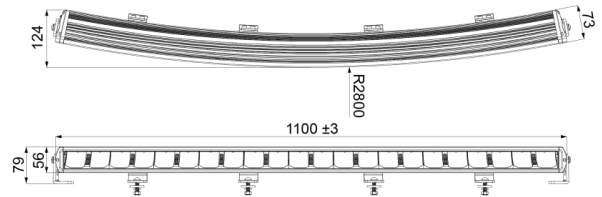

LIGHTS FRONT AND REAR

WILDCAT110

Curved LED bar | 110 cm | dual amber and white position light

EAN: 5414184565555

Specifications

Certification	ECE R112+R7	Mounting	Bolt M8
Color	White	Mounting side	Front
Colour of lens	Clear	Operating voltage	12V - 24V
Connection	Deutsch connector	Operation temperature	-40°C / +60°C
Dimensions	1100 x 56 x 73 (124) mm	Packing	POS packaging
EMC	EMC R10	Raw Lumen	20900
EMC R10	Yes	Reference mark	50
IP-degree	IP66+IP69K	Specifications	262144 candela
Kelvin value	6500K	To be ordered by	1
Length of cable (m)	0,45 m	Type	Driving light LED bar
Light source	LED	Weight (kg)	5,00 Kg
Lumen	17000		