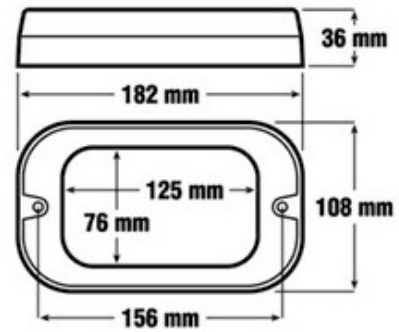

## Specifications

Certification	ECE
Characteristics	Lens in PC ensures that this light is virtually unbreakable
Color	Amber/red
Colour of lens	Clear
Connection	Open cable ends
Dimensions	182 x 108 x 36 mm
IP-degree	IP67
Length of cable (m)	0,24 m
Light source	LED
Mounting	Surface mount

Mounting side	Rear - Left & right
Operating voltage	12V - 24V
To be ordered by	1
Type	Rear lights
Weight (kg)	0,278 Kg
With Direction indicator	Yes
With Tail-Stop	Yes