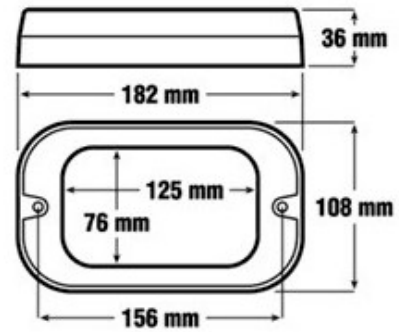

LIGHTS FRONT AND REAR

PM 850-1

LED rear light | left+right | 12-24V

EAN: 5414184002302

Specifications

Certification	ECE
Characteristics	Lens in PC ensures that this light is virtually unbreakable
Color	Amber/red
Colour of lens	Clear
Connection	Open cable ends
Dimensions	182 x 108 x 36 mm
IP-degree	IP67
Length of cable (m)	0,24 m
Light source	LED
Mounting	Surface mount

Mounting side	Rear - Left & right
Operating voltage	12V - 24V
To be ordered by	1
Type	Rear lights
Weight (kg)	0,278 Kg
With Direction indicator	Yes
With Tail-Stop	Yes