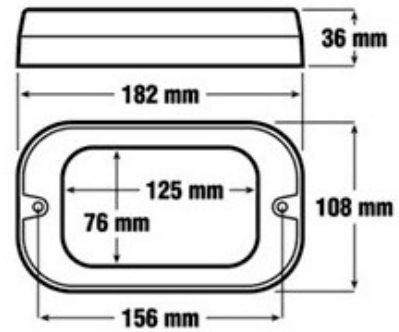

LIGHTS FRONT AND REAR

PM 850-1

LED rear light | left+right | 12-24V

EAN: 5414184002302

Specifications

Certification	ECE	Mounting side	Rear - Left & right
Characteristics	Lens in PC ensures that this light is virtually unbreakable	Operating voltage	12V - 24V
Color	Amber/red	To be ordered by	1
Colour of lens	Clear	Type	Rear lights
Connection	Open cable ends	Weight (kg)	0,278 Kg
Dimensions	182 x 108 x 36 mm	With Direction indicator	Yes
IP-degree	IP67	With Tail-Stop	Yes
Length of cable (m)	0,24 m		
Light source	LED		
Mounting	Surface mount		