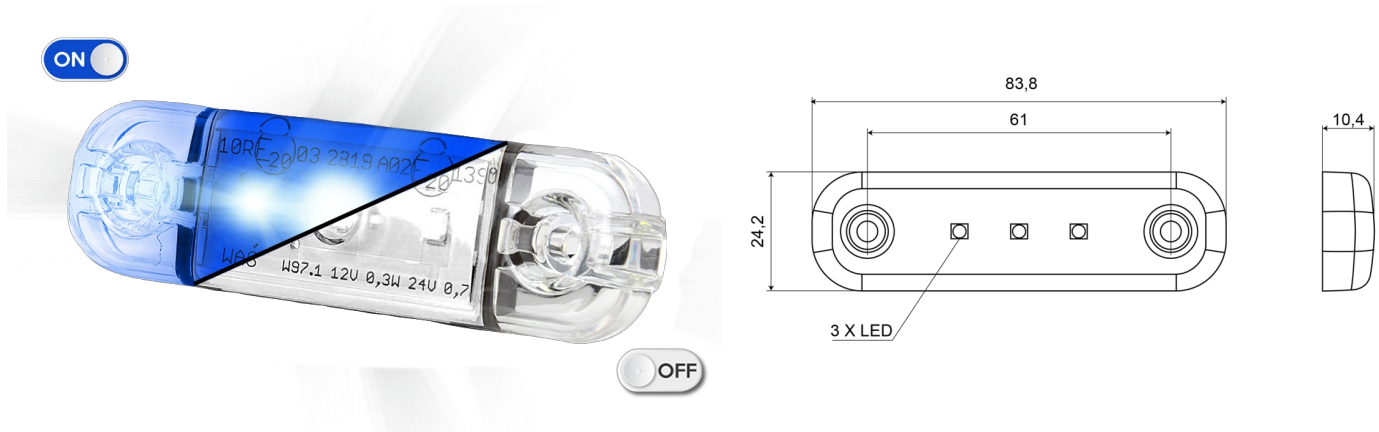

MARKERLIGHTS

201-DV-CLBL

LED marker light | 3 LEDs | 12-24V | blue

EAN: 5414184565586

Specifications

Color	Blue	Mounting	Surface mount
Colour of lens	Clear	Number of LEDs	3
Connection	Open cable ends	Operating voltage	12V - 24V
Dimensions	84 x 24 x 10,4 mm	Operation temperature	-30°C / +65°C
EMC	EMC R10	Packing	POS packaging
EMC R10	Yes	To be ordered by	1
Functions	Markerlight	Weight (kg)	0,030 Kg
IP-degree	IP66+IP68		
Length of cable (m)	0,20 m		
Light source	LED		