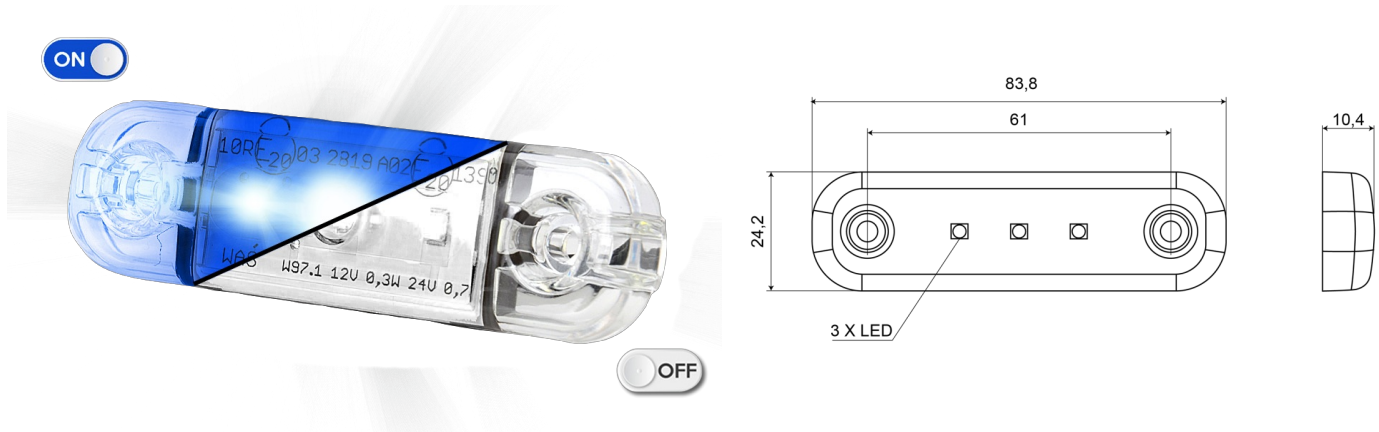

# MARKERLIGHTS

201-DV-CLBL

LED marker light | 3 LEDs | 12-24V | blue

EAN: 5414184565586

## Specifications

Color	Blue	Mounting	Surface mount
Colour of lens	Clear	Number of LEDs	3
Connection	Open cable ends	Operating voltage	12V - 24V
Dimensions	84 x 24 x 10,4 mm	Operation temperature	-30°C / +65°C
EMC	EMC R10	Packing	POS packaging
EMC R10	Yes	To be ordered by	1
Functions	Markerlight	Weight (kg)	0,030 Kg
IP-degree	IP66+IP68		
Length of cable (m)	0,20 m		
Light source	LED		