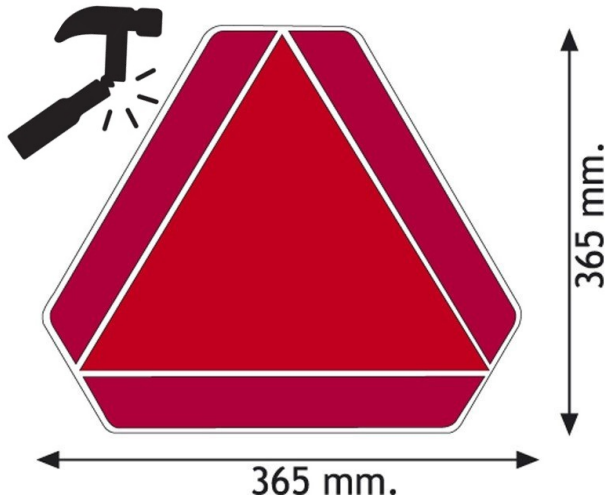

# PANELS

3098.0000ABS

Triangle | slow moving vehicles | unbreakable ABS

EAN: 5414184005440

## Specifications

Certification	ECE 69.01	Thickness mm	6 mm
Color	Red/amber	To be ordered by	1
Height mm	365 mm	Type	Panel
Length mm	365 mm	Type of use	Panels for slow moving vehicle
Material	ABS	Weight (kg)	0,502 Kg
Mounting side	Rear		