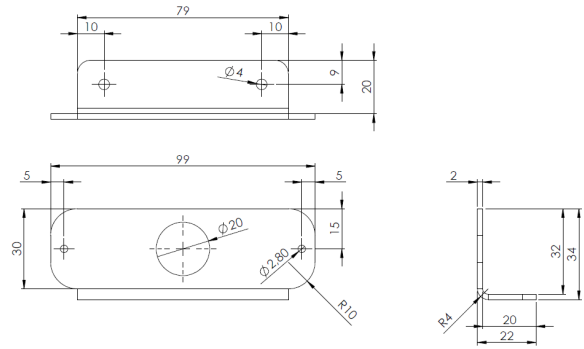

# MOUNTING PLATES/RUBBER/DECORATIVE & COVER PLATES

TF4-SUP

Mounting bracket for TF4

EAN: 5414184006430

## Specifications

Color	Black	Specifically suitable for	TF4 LED flashers
Mounting	Surface mount	To be ordered by	1