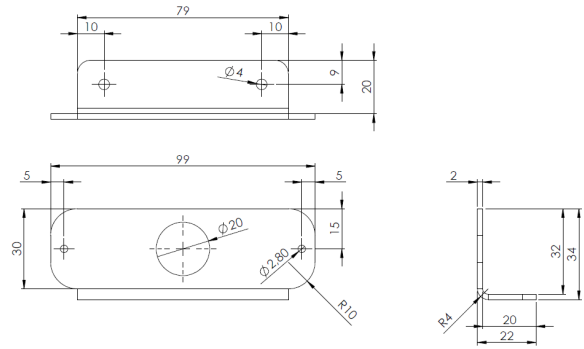

MOUNTING PLATES/RUBBER/DECORATIVE & COVER PLATES

TF4-SUP

Mounting bracket for TF4

EAN: 5414184006430

Specifications

Color	Black	Specifically suitable for	TF4 LED flashers
Mounting	Surface mount	To be ordered by	1