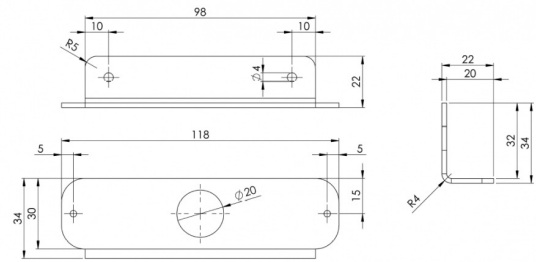

# MOUNTING PLATES/RUBBER/DECORATIVE & COVER PLATES

TF6-SUP

Mounting bracket for TF6

EAN: 5414184006447

## Specifications

Color	Black	Specifically suitable for	TF6 LED flashers
Mounting	Surface mount	To be ordered by	1