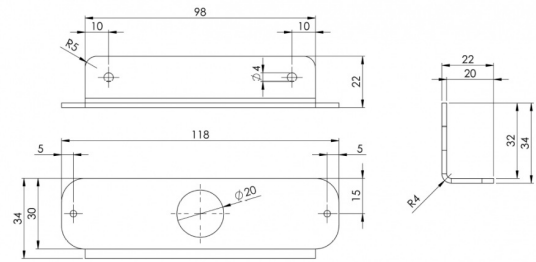

# MOUNTING PLATES/RUBBER/DECORATIVE & COVER PLATES

TF6-SUP

Mounting bracket for TF6

EAN: 5414184006447

## Specifications

Mounting	Surface mount	To be ordered by	1
Specifically suitable for	TF6 LED flashers		