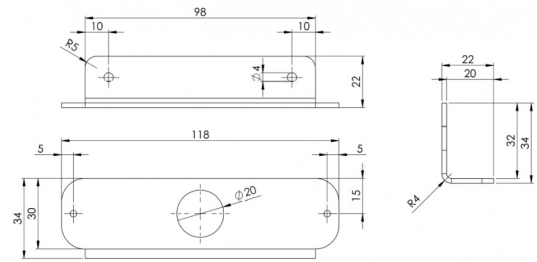

MOUNTING PLATES/RUBBER/DECORATIVE & COVER PLATES

TF6-SUP

Mounting bracket for TF6

EAN: 5414184006447

Specifications

Mounting	Surface mount	To be ordered by	1
Specifically suitable for	TF6 LED flashers		