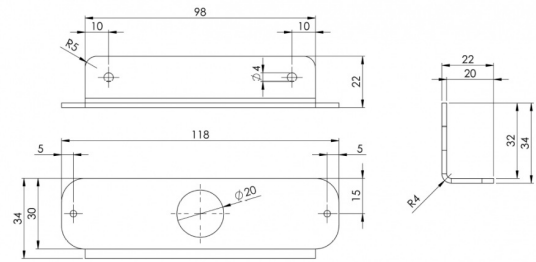

MOUNTING PLATES/RUBBER/DECORATIVE & COVER PLATES

TF6-SUP

Mounting bracket for TF6

EAN: 5414184006447

Specifications

Color	Black	Specifically suitable for	TF6 LED flashers
Mounting	Surface mount	To be ordered by	1