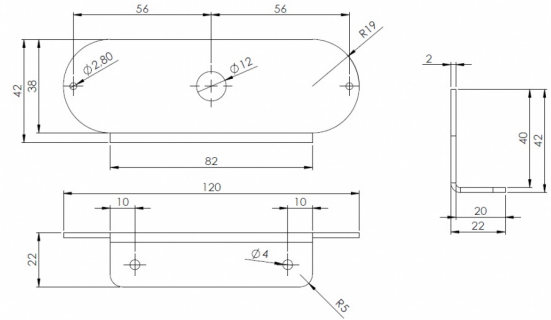

MOUNTING PLATES/RUBBER/DECORATIVE & COVER PLATES

TFS6-SUP

Mounting bracket for TF6S

EAN: 5414184006454

Specifications

Color	Black	Specifically suitable for	TF6S LED flashers with DRL
Mounting	Surface mount	To be ordered by	1