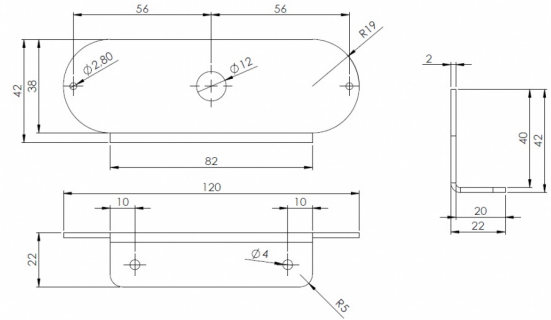

TFS6-SUP

Mounting bracket for TF6S

EAN: 5414184006454

Specifications

Mounting	Surface mount	To be ordered by	1
Specifically suitable for	TF6S LED flashers with DRL		