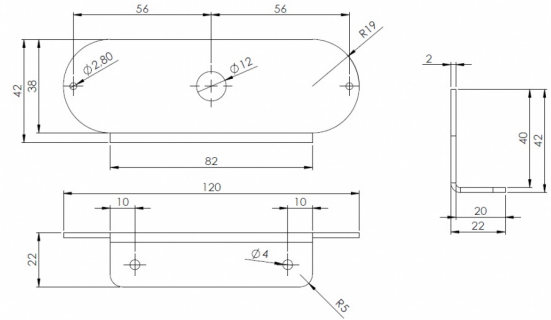

TFS6-SUP

Mounting bracket for TF6S

EAN: 5414184006454

## Specifications

Mounting	Surface mount	To be ordered by	1
Specifically suitable for	TF6S LED flashers with DRL		