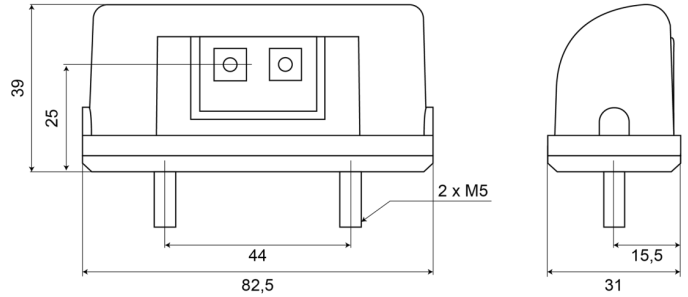

LIGHTS FRONT AND REAR

69 LED-6,0

Licence plate light | 6 meter cable

EAN: 5414184899506

Specifications

Certification	ECE R4	Mounting	2 bolts
Colour of lens	Clear	Mounting side	Rear
Connection	Open cable ends	Number of LEDs	2
Dimensions	82,5 mm x 31 mm x 39 mm	Operating voltage	12V - 24V
IP-degree	IP66+IP68	Packing	POS packaging
Length of cable (m)	6 m	To be ordered by	1
Light source	LED	Type	Licence plate lights
Material	ABS/PMMA	Weight (kg)	0,072 Kg