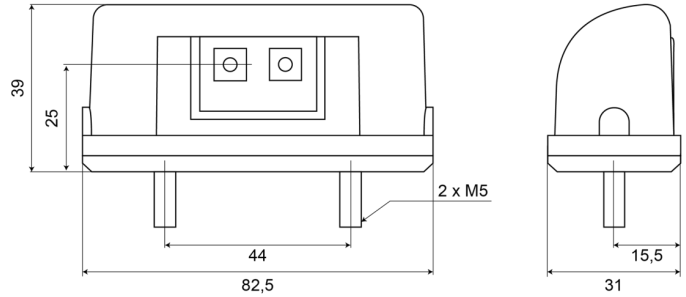

## Specifications

Certification	ECE R4	Mounting	2 bolts
Colour of lens	Clear	Mounting side	Rear
Connection	Open cable ends	Number of LEDs	2
Dimensions	82,5 mm x 31 mm x 39 mm	Operating voltage	12V - 24V
IP-degree	IP66+IP68	Packing	POS packaging
Length of cable (m)	6 m	To be ordered by	1
Light source	LED	Type	Licence plate lights
Material	ABS/PMMA	Weight (kg)	0,072 Kg