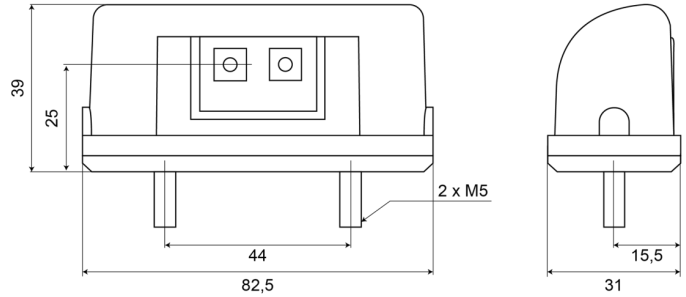

LIGHTS FRONT AND REAR

69 LED-6,0

Licence plate light | 6 meter cable

EAN: 5414184899506

Specifications

Certification	ECE R4	Mounting	2 bolts
Colour of lens	Clear	Mounting side	Rear
Connection	Open cable ends	Number of LEDs	2
Dimensions	82,5 mm x 31 mm x 39 mm	Operating voltage	12V - 24V
IP-degree	IP66+IP68	Packing	POS packaging
Length of cable (m)	6 m	To be ordered by	1
Light source	LED	Type	Licence plate lights
Material	ABS/PMMA	Weight (kg)	0,072 Kg