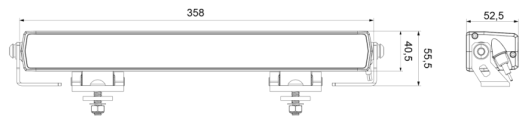

LIGHTS FRONT AND REAR

SPHYNX36

Driving light SLIM LED bar | 36 cm | dual position light
amber+white

EAN: 5414184005600

Specifications

Certification	ECE R112+R7	Lumen	5400
Color	White	Mounting	Bolt M8
Colour of lens	Clear	Mounting side	Usually placed in front
Connection	Deutsch connector	Operating voltage	12V - 24V
Dimensions	358 x 40.5 x 52.5 mm	Operation temperature	-40°C / +60°C
EMC	EMC R10	Packing	POS packaging
EMC R10	Yes	Raw Lumen	6400
IP-degree	IP66+IP69K	Reference mark	37.5
Kelvin value	6000K	Specifications	159000 candela
Length mm	358 mm	To be ordered by	1
Length of cable (m)	0,45 m	Type	Driving light LED bar
Light source	LED		