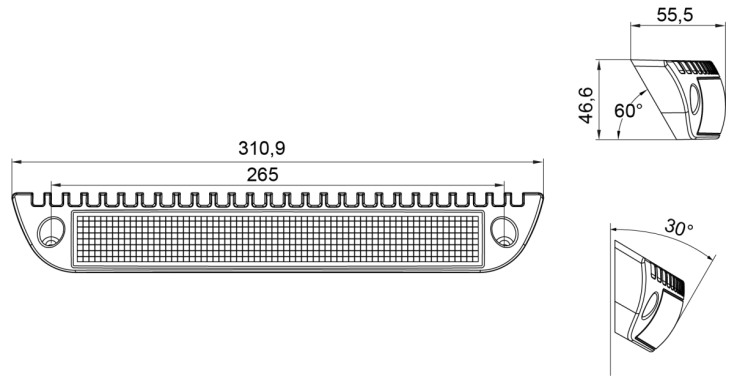

WORK LIGHTS

CL-C-2500-RO

LED scene-light | 12-24V | Red RAL3020 | 2500 lumen

EAN: 5414184005631

Specifications

Color	White	Lumen range	High (2000 - 4000 Lumen)
Color body	Red RAL3020	Mounting	Surface mount
Colour of LEDs	White	Number of LEDs	30
Colour of lens	Clear	Operating voltage	12V - 24V
Connection	Open cable ends	Operation temperature	-40°C / +50°C
Dimensions	311 x 47 x 55 mm	Packing	White box with label
EMC	EMC R10	Supplied with	Mounting screws, gasket
EMC R10	Yes	To be ordered by	1
IP-degree	IP67	Type	Rectangular-angled
Length of cable (m)	0,35 m	Watt	30 Watt
Light source	LED	Weight (kg)	0,750 Kg
Lumen	2500		