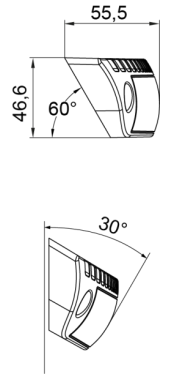

## Specifications

Color	White	Lumen range	High (2000 - 4000 Lumen)
Color body	Red RAL3020	Mounting	Surface mount
Colour of LEDs	White	Number of LEDs	30
Colour of lens	Clear	Operating voltage	12V - 24V
Connection	Open cable ends	Operation temperature	-40°C / +50°C
Dimensions	311 x 47 x 55 mm	Packing	White box with label
EMC	EMC R10	Supplied with	Mounting screws, gasket
EMC R10	Yes	To be ordered by	1
IP-degree	IP67	Type	Rectangular-angled
Length of cable (m)	0,35 m	Watt	30 Watt
Light source	LED	Weight (kg)	0,750 Kg
Lumen	2500		