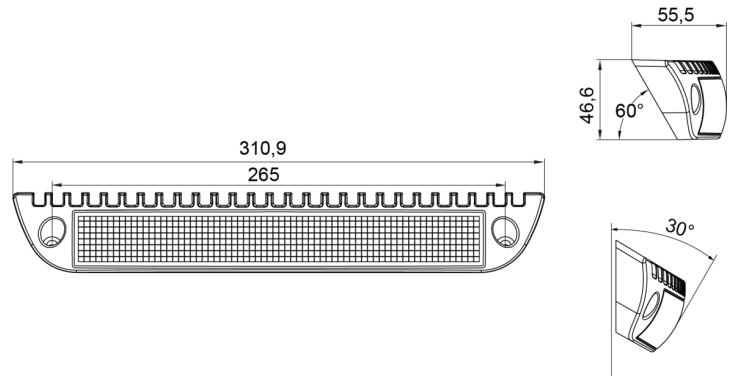

WORK LIGHTS

CL-C-2500-RO

LED scene-light | 12-24V | Red RAL3020 | 2500 lumen

EAN: 5414184005631

Specifications

Color	White	Lumen range	High (2000 - 4000 Lumen)
Color body	Red RAL3020	Mounting	Surface mount
Colour of LEDs	White	Number of LEDs	30
Colour of lens	Clear	Operating voltage	12V - 24V
Connection	Open cable ends	Operation temperature	-40°C / +50°C
Dimensions	311 x 47 x 55 mm	Packing	White box with label
EMC	EMC R10	Supplied with	Mounting screws, gasket
EMC R10	Yes	To be ordered by	1
IP-degree	IP67	Type	Rectangular-angled
Length of cable (m)	0,35 m	Watt	30 Watt
Light source	LED	Weight (kg)	0,750 Kg
Lumen	2500		