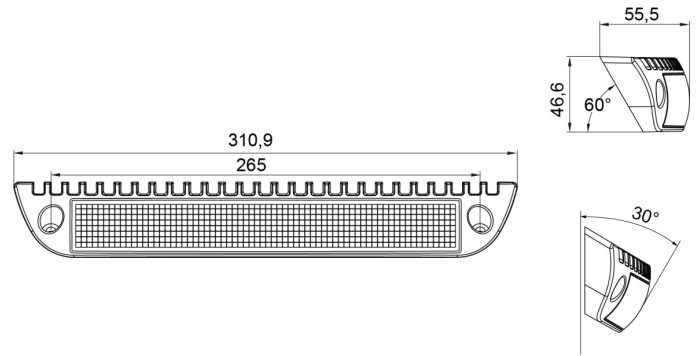

WORK LIGHTS

CL-C-2500-RO

LED scene-light | 12-24V | Red RAL3020 | 2500 lumen

EAN: 5414184005631

Specifications

Color	White
Color body	Red RAL3020
Colour of LEDs	White
Colour of lens	Clear
Connection	Open cable ends
Dimensions	311 mm x 47 mm x 55 mm
EMC	EMC R10
EMC R10	Yes
IP-degree	IP67
Length of cable (m)	0,35 m
Light source	LED
Lumen	2500

Lumen range	High 2000 - 4000 Lumen
Mounting	Surface mount
Number of LEDs	30
Operating voltage	12V - 24V
Operation temperature	-40°C / +50°C
Packing	White box with label
Supplied with	Mounting screws, gasket
To be ordered by	1
Type	Rectangular-angled
Watt	30 Watt
Weight (kg)	0,75 Kg

Good to know

Ideal on the side or rear.