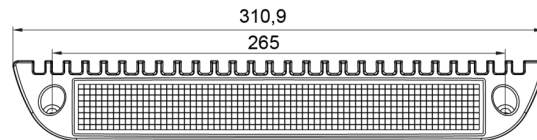

# WORK LIGHTS

CL-C-2500-RO

LED scene-light | 12-24V | Red RAL3020 | 2500 lumen

EAN: 5414184005631

## Specifications

Color	White	Lumen range	High (2000 - 4000 Lumen)
Color body	Red RAL3020	Mounting	Surface mount
Colour of LEDs	White	Number of LEDs	30
Colour of lens	Clear	Operating voltage	12V - 24V
Connection	Open cable ends	Operation temperature	-40°C / +50°C
Dimensions	311 x 47 x 55 mm	Packing	White box with label
EMC	EMC R10	Supplied with	Mounting screws, gasket
EMC R10	Yes	To be ordered by	1
IP-degree	IP67	Type	Rectangular-angled
Length of cable (m)	0,35 m	Watt	30 Watt
Light source	LED	Weight (kg)	0,750 Kg
Lumen	2500		