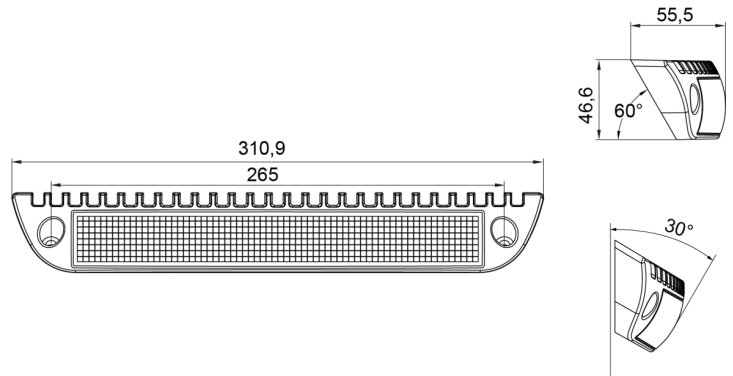

# WORK LIGHTS

CL-C-2500-RO

LED scene-light | 12-24V | Red RAL3020 | 2500 lumen

EAN: 5414184005631

## Specifications

Color	White	Lumen range	High (2000 - 4000 Lumen)
Color body	Red RAL3020	Mounting	Surface mount
Colour of LEDs	White	Number of LEDs	30
Colour of lens	Clear	Operating voltage	12V - 24V
Connection	Open cable ends	Operation temperature	-40°C / +50°C
Dimensions	311 x 47 x 55 mm	Packing	White box with label
EMC	EMC R10	Supplied with	Mounting screws, gasket
EMC R10	Yes	To be ordered by	1
IP-degree	IP67	Type	Rectangular-angled
Length of cable (m)	0,35 m	Watt	30 Watt
Light source	LED	Weight (kg)	0,750 Kg
Lumen	2500		