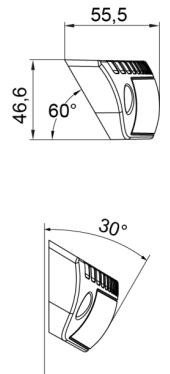

WORK LIGHTS

CL-C-2500-GE

LED scenelight | 12-24V | Yellow RAL1016 | 2500 lumen

EAN: 5414184005648

Specifications

Color	White	Lumen range	High (2000 - 4000 Lumen)
Color body	Yellow RAL1016	Mounting	Surface mount
Colour of LEDs	White	Number of LEDs	30
Colour of lens	Clear	Operating voltage	12V - 24V
Connection	Open cable ends	Operation temperature	-40°C / +50°C
Dimensions	311 x 47 x 55 mm	Packing	White box with label
EMC	EMC R10	Supplied with	Mounting screws, gasket
EMC R10	Yes	To be ordered by	1
IP-degree	IP67	Type	Rectangular-angled
Length of cable (m)	0,35 m	Watt	30 Watt
Light source	LED	Weight (kg)	0,750 Kg
Lumen	2500		