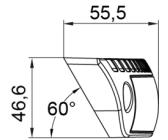

WORK LIGHTS

CL-C-2500-GE

LED scenelight | 12-24V | Yellow RAL1016 | 2500 lumen

EAN: 5414184005648

Specifications

Color	White	Lumen range	High (2000 - 4000 Lumen)
Color body	Yellow RAL1016	Mounting	Surface mount
Colour of LEDs	White	Number of LEDs	30
Colour of lens	Clear	Operating voltage	12V - 24V
Connection	Open cable ends	Operation temperature	-40°C / +50°C
Dimensions	311 x 47 x 55 mm	Packing	White box with label
EMC	EMC R10	Supplied with	Mounting screws, gasket
EMC R10	Yes	To be ordered by	1
IP-degree	IP67	Type	Rectangular-angled
Length of cable (m)	0,35 m	Watt	30 Watt
Light source	LED	Weight (kg)	0,750 Kg
Lumen	2500		