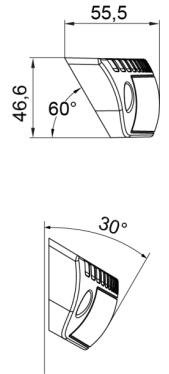

WORK LIGHTS

CL-C-2500-GE

LED scenelight | 12-24V | Yellow RAL1016 | 2500 lumen

EAN: 5414184005648

Specifications

Color	White	Lumen range	High (2000 - 4000 Lumen)
Color body	Yellow RAL1016	Mounting	Surface mount
Colour of LEDs	White	Number of LEDs	30
Colour of lens	Clear	Operating voltage	12V - 24V
Connection	Open cable ends	Operation temperature	-40°C / +50°C
Dimensions	311 x 47 x 55 mm	Packing	White box with label
EMC	EMC R10	Supplied with	Mounting screws, gasket
EMC R10	Yes	To be ordered by	1
IP-degree	IP67	Type	Rectangular-angled
Length of cable (m)	0,35 m	Watt	30 Watt
Light source	LED	Weight (kg)	0,750 Kg
Lumen	2500		