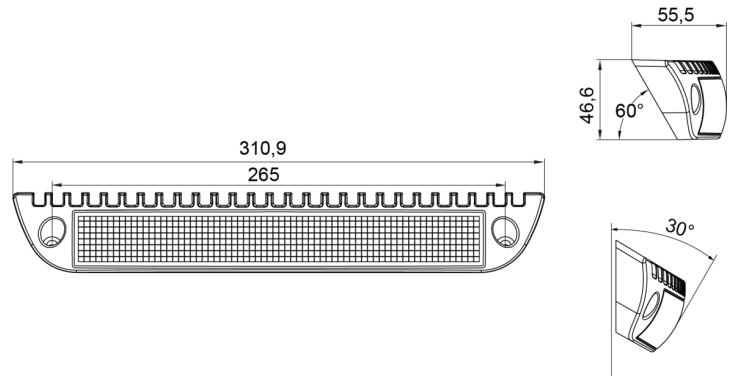

WORK LIGHTS

CL-C-2500-GE

LED scenelight | 12-24V | Yellow RAL1016 | 2500 lumen

EAN: 5414184005648

Specifications

Color	White	Lumen range	High (2000 - 4000 Lumen)
Color body	Yellow RAL1016	Mounting	Surface mount
Colour of LEDs	White	Number of LEDs	30
Colour of lens	Clear	Operating voltage	12V - 24V
Connection	Open cable ends	Operation temperature	-40°C / +50°C
Dimensions	311 x 47 x 55 mm	Packing	White box with label
EMC	EMC R10	Supplied with	Mounting screws, gasket
EMC R10	Yes	To be ordered by	1
IP-degree	IP67	Type	Rectangular-angled
Length of cable (m)	0,35 m	Watt	30 Watt
Light source	LED	Weight (kg)	0,750 Kg
Lumen	2500		