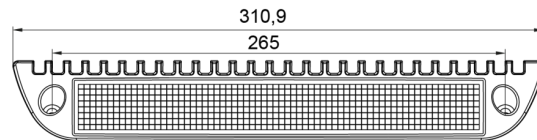

WORK LIGHTS

CL-C-2500-GE

LED scenelight | 12-24V | Yellow RAL1016 | 2500 lumen

EAN: 5414184005648

Specifications

Color	White	Lumen range	High (2000 - 4000 Lumen)
Color body	Yellow RAL1016	Mounting	Surface mount
Colour of LEDs	White	Number of LEDs	30
Colour of lens	Clear	Operating voltage	12V - 24V
Connection	Open cable ends	Operation temperature	-40°C / +50°C
Dimensions	311 x 47 x 55 mm	Packing	White box with label
EMC	EMC R10	Supplied with	Mounting screws, gasket
EMC R10	Yes	To be ordered by	1
IP-degree	IP67	Type	Rectangular-angled
Length of cable (m)	0,35 m	Watt	30 Watt
Light source	LED	Weight (kg)	0,750 Kg
Lumen	2500		