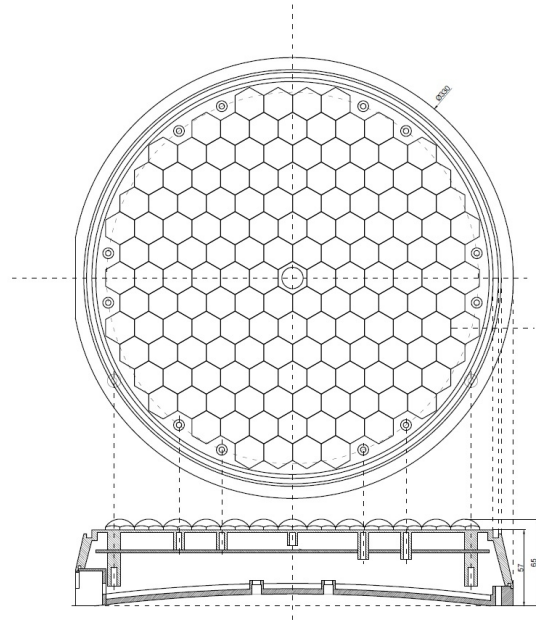

# LED FLASHERS

GT-300-12V-OR-SL

Road safety lamp | 300 mm | 150 LEDS | 12V | slave

EAN: 5414184005754

## Specifications

Certification	EN12352 L9M, L9H	Light source	LED
Color	Amber	Mounting	Surface mount
Colour of lens	Clear	Number of LEDs	150
Connection	Open cable ends	Number of flash patterns	Depends on external controller
Diameter mm	300 mm	Operating voltage	12V
ECE R65	No	Shape	Round
Good to know	This version has no pre-programmed flash patterns. This lamp can only be used as a 'SLAVE' in combination with an external controller.	Synchronisable	No
IP-degree	IP67	Thickness mm	65 mm
Length of cable (m)	2 m	To be ordered by	1