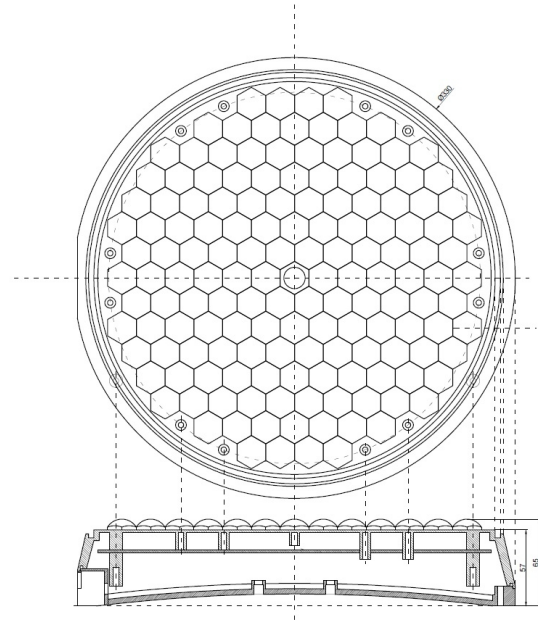

LED FLASHERS

GT-300-12V-OR-SL

Road safety lamp | 300 mm | 150 LEDS | 12V | slave

EAN: 5414184005754

Specifications

Certification	EN12352 L9M, L9H	Light source	LED
Color	Amber	Mounting	Surface mount
Colour of lens	Clear	Number of LEDs	150
Connection	Open cable ends	Number of flash patterns	Depends on external controller
Diameter mm	300 mm	Operating voltage	12V
ECE R65	No	Shape	Round
Good to know	This version has no pre-programmed flash patterns. This lamp can only be used as a 'SLAVE' in combination with an external controller.	Synchronisable	No
IP-degree	IP67	Thickness mm	65 mm
Length of cable (m)	2 m	To be ordered by	1