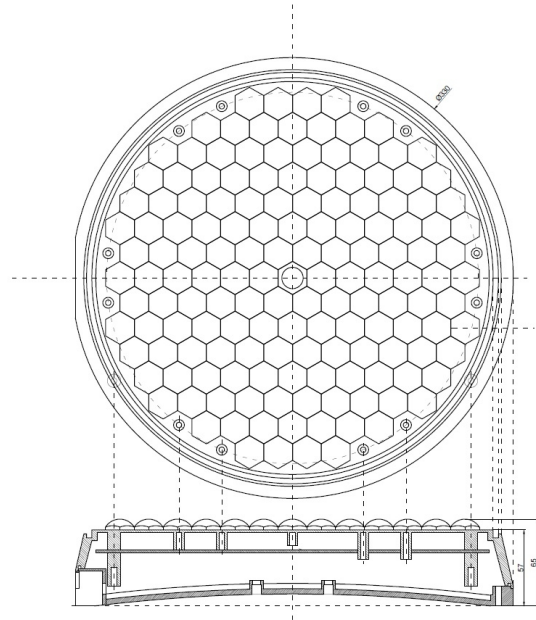

LED FLASHERS

GT-300-12V-OR-SL

Road safety lamp | 300 mm | 150 LEDS | 12V | slave

EAN: 5414184005754

Specifications

Certification	EN12352 L9M, L9H	Light source	LED
Color	Amber	Mounting	Surface mount
Colour of lens	Clear	Number of LEDs	150
Connection	Open cable ends	Number of flash patterns	Depends on external controller
Diameter mm	300 mm	Operating voltage	12V
ECE R65	No	Shape	Round
Good to know	This version has no pre-programmed flash patterns. This lamp can only be used as a 'SLAVE' in combination with an external controller.	Synchronisable	No
IP-degree	IP67	Thickness mm	65 mm
Length of cable (m)	2 m	To be ordered by	1