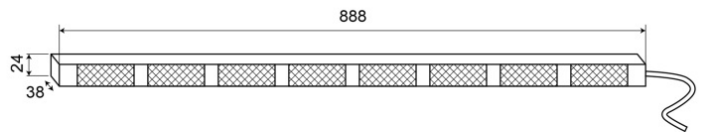

# LED TRAFFIC ADVISORS

TRAFLED8-O-30

LED traffic advisor | 8 modules | 12-24V | 30m cable | amber

EAN: 5414184005792

## Specifications

Color	Amber	Mounting	Surface mount
Colour of LEDs	Amber	Number of LEDs	8x3
Colour of lens	Clear	Number of flash patterns	20 warning +11 arrow
Dimensions	888 mm x 38 mm x 24 mm	Number of modules	8
EMC	EMC R10	Operating voltage	12V - 24V
EMC R10	Yes	Operation temperature	-30°C / +65°C
IP-degree	IP67	Supplied with	Control box, universal mounting brackets, cables, manual
Length of cable (m)	30 m	To be ordered by	1
Light source	LED	Watt	24,40 Watt