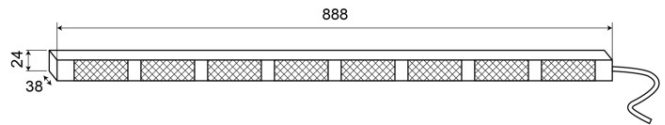

LED TRAFFIC ADVISORS

TRAFLED8-O-30

LED traffic advisor | 8 modules | 12-24V | amber | 30 meter cable

EAN: 5414184005792

Specifications

Color	Amber
Colour of LEDs	Amber
Colour of lens	Clear
Dimensions	888 mm x 38 mm x 24 mm
EMC	EMC R10
EMC R10	Yes
IP-degree	IP67
Length of cable (m)	30 m
Light source	LED

Mounting	Surface mount
Number of LEDs	8x3
Number of flash patterns	20 warning +11 arrow
Number of modules	8
Operating voltage	12V - 24V
Operation temperature	-30°C / +65°C
Supplied with	Control box, universal mounting brackets, cables, manual
To be ordered by	1
Watt	24,40 Watt