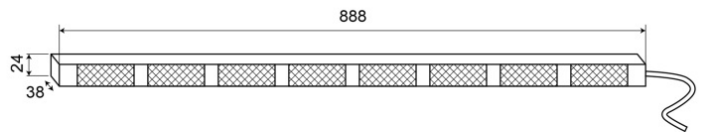

LED TRAFFIC ADVISORS

TRAFLED8-O-30

LED traffic advisor | 8 modules | 12-24V | 30m cable | amber

EAN: 5414184005792

Specifications

Color	Amber	Mounting	Surface mount
Colour of LEDs	Amber	Number of LEDs	8x3
Colour of lens	Clear	Number of flash patterns	20 warning +11 arrow
Dimensions	888 mm x 38 mm x 24 mm	Number of modules	8
EMC	EMC R10	Operating voltage	12V - 24V
EMC R10	Yes	Operation temperature	-30°C / +65°C
IP-degree	IP67	Supplied with	Control box, universal mounting brackets, cables, manual
Length of cable (m)	30 m	To be ordered by	1
Light source	LED	Watt	24,40 Watt