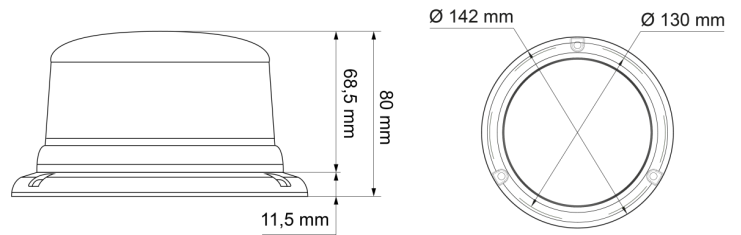

# ROTATING BEACONS

510-DV-BL-CL2

Beacon | LED | 3 bolt mounting | 12-24V | blue

EAN: 5414184005914

## Specifications

Color	Blue	Mounting	3 bolt mounting
Colour of lens	Blue	Number of LEDs	8
Connection	Open cable ends	Number of flash patterns	14
Diameter mm	130 mm	Operating voltage	12V - 24V
ECE R65 Class 2	Yes	Operation temperature	-30°C / +65°C
EMC R10	Yes	Packing	POS packaging
Height mm	80 mm	Supplied with	Manual, mounting screws
Height range	70 - 110 mm	Synchronisable	Yes
IP-degree	IPX5	To be ordered by	1
Light source	LED	Weight (kg)	0,587 Kg