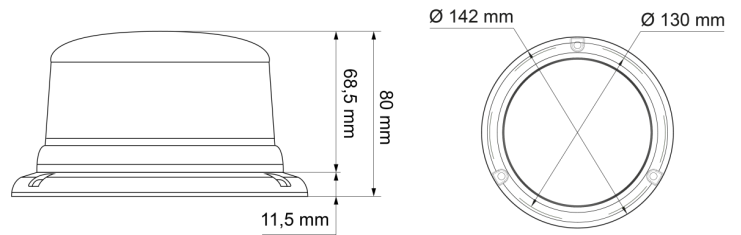

ROTATING BEACONS

510-DV-BL-CL2

Beacon | LED | 3 bolt mounting | 12-24V | blue

EAN: 5414184005914

Specifications

Color	Blue	Mounting	3 bolt mounting
Colour of lens	Blue	Number of LEDs	8
Connection	Open cable ends	Number of flash patterns	14
Diameter mm	130 mm	Operating voltage	12V - 24V
ECE R65 Class 2	Yes	Operation temperature	-30°C / +65°C
EMC R10	Yes	Packing	POS packaging
Height mm	80 mm	Supplied with	Manual, mounting screws
Height range	70 - 110 mm	Synchronisable	Yes
IP-degree	IPX5	To be ordered by	1
Light source	LED	Weight (kg)	0,587 Kg