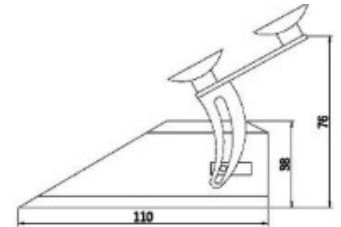

LED FLASHERS

PILOT3-REM-BL

Flasher | LED | windshield | 12-24V | blue

EAN: 5414184628441

FRONT

SIDE

Specifications

Color	Blue	Number of flash patterns	3
Colour of lens	Clear	Operating voltage	12V - 24V
Connection	Cigar-lighter plug	Shape	Rectangular/long/elongated
Dimensions	110 mm x 30 mm	To be ordered by	1
EMC	EMC R10	Watt	18 Watt
Light source	LED		
Mounting	Windscreen - side window - rear window		
Number of LEDs	6		