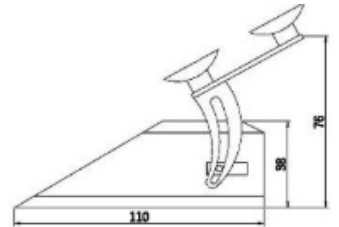

LED FLASHERS

PILOT3-REM-BL

Flasher | LED | windshield | 12-24V | blue

EAN: 5414184628441

FRONT

SIDE

Specifications

Color	Blue	Number of flash patterns	3
Colour of lens	Clear	Operating voltage	12V - 24V
Connection	Cigar-lighter plug	Shape	Rectangular/long/elongated
Dimensions	110 mm x 30 mm	To be ordered by	1
EMC	EMC R10	Watt	18 Watt
Light source	LED		
Mounting	Windscreen - side window - rear window		
Number of LEDs	6		