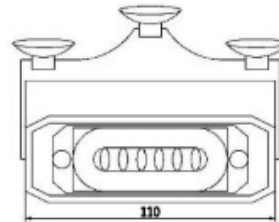

LED FLASHERS

PILOT3-REM-BL

Flasher | LED | windshield | 12-24V | blue

EAN: 5414184628441

FRONT

SIDE

Specifications

Color	Blue	Number of flash patterns	3
Colour of lens	Clear	Operating voltage	12V - 24V
Connection	Cigar-lighter plug	Shape	Rectangular/long/elongated
Dimensions	110 mm x 30 mm	To be ordered by	1
EMC	EMC R10	Watt	18 Watt
Light source	LED		
Mounting	Windscreen - side window - rear window		
Number of LEDs	6		