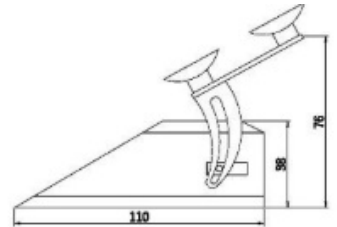

LED FLASHERS

PILOT3-REM-BL

Flasher | LED | windshield | 12-24V | blue

EAN: 5414184628441

FRONT

SIDE

Specifications

Color	Blue	Number of flash patterns	3
Colour of lens	Clear	Operating voltage	12V - 24V
Connection	Cigar-lighter plug	Shape	Rectangular/long/elongated
Dimensions	110 mm x 30 mm	To be ordered by	1
EMC	EMC R10	Watt	18 Watt
Light source	LED		
Mounting	Windscreen - side window - rear window		
Number of LEDs	6		