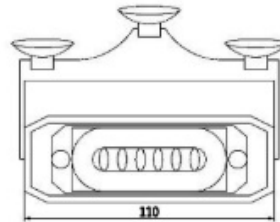

# LED FLASHERS

PILOT3-REM-BL

Flasher | LED | windshield | 12-24V | blue

EAN: 5414184628441

FRONT

SIDE

## Specifications

Color	Blue	Number of flash patterns	3
Colour of lens	Clear	Operating voltage	12V - 24V
Connection	Cigar-lighter plug	Shape	Rectangular/long/elongated
Dimensions	110 mm x 30 mm	To be ordered by	1
EMC	EMC R10	Watt	18 Watt
Light source	LED		
Mounting	Windscreen - side window - rear window		
Number of LEDs	6		