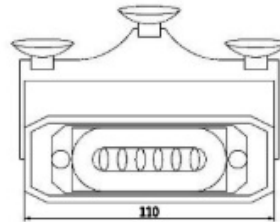

LED FLASHERS

PILOT3-REM-BL

Flasher | LED | windshield | 12-24V | blue

EAN: 5414184628441

FRONT

SIDE

Specifications

Color	Blue	Number of flash patterns	3
Colour of lens	Clear	Operating voltage	12V - 24V
Connection	Cigar-lighter plug	Shape	Rectangular/long/elongated
Dimensions	110 mm x 30 mm	To be ordered by	1
EMC	EMC R10	Watt	18 Watt
Light source	LED		
Mounting	Windscreen - side window - rear window		
Number of LEDs	6		