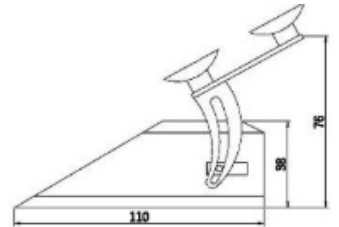

# LED FLASHERS

PILOT3-REM-BL

Flasher | LED | windshield | 12-24V | blue

EAN: 5414184628441

FRONT

SIDE

## Specifications

Color	Blue	Number of flash patterns	3
Colour of lens	Clear	Operating voltage	12V - 24V
Connection	Cigar-lighter plug	Shape	Rectangular/long/elongated
Dimensions	110 mm x 30 mm	To be ordered by	1
EMC	EMC R10	Watt	18 Watt
Light source	LED		
Mounting	Windscreen - side window - rear window		
Number of LEDs	6		