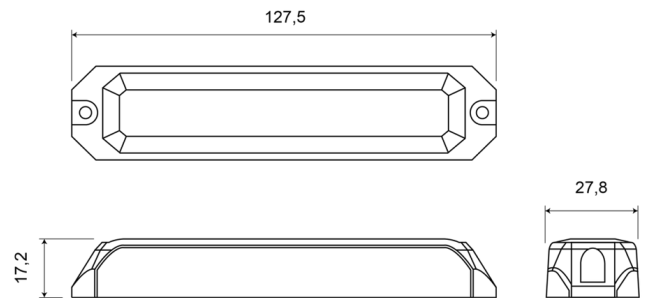

LED FLASHERS

STARLED6-OR-
CL2

LED Flasher | 6 LEDs | 12-24V | amber

EAN: 5414184006317

Specifications

Color	Amber	Mounting	Surface mount
Colour of lens	Clear	Number of LEDs	6
Connection	Open cable ends	Number of flash patterns	5
Dimensions	127,50 mm x 27,80 mm x 17,20 mm	Operating voltage	12V - 24V
ECE R65 Class 2	Yes	Operation temperature	-30°C / +65°C
EMC R10	Yes	Supplied with	Mounting screws, gasket, manual
IP-degree	IP67	Synchronisable	Yes
Length of cable (m)	0,16 m	To be ordered by	1
Light source	LED	Weight (kg)	0,112 Kg