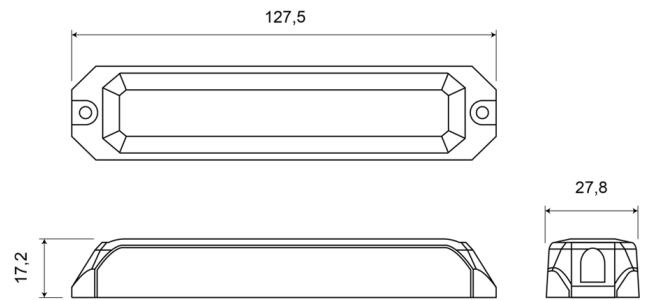

LED FLASHERS

STARLED6-OR-
CL2

LED Flasher | 6 LEDs | 12-24V | amber

EAN: 5414184006317

Specifications

Color	Amber	Number of LEDs	6
Colour of lens	Clear	Number of flash patterns	5
Connection	Open cable ends	Operating voltage	12V - 24V
Dimensions	127,50 mm x 27,80 mm x 17,20 mm	Operation temperature	-30°C / +65°C
ECE R65 Class 2	Yes	Series	STARLED
EMC R10	Yes	Supplied with	Mounting screws, gasket, manual
IP-degree	IP67	Synchronisable	Yes
Length of cable (m)	0,16 m	To be ordered by	1
Light source	LED	Weight (kg)	0,112 Kg
Mounting	Surface mount		