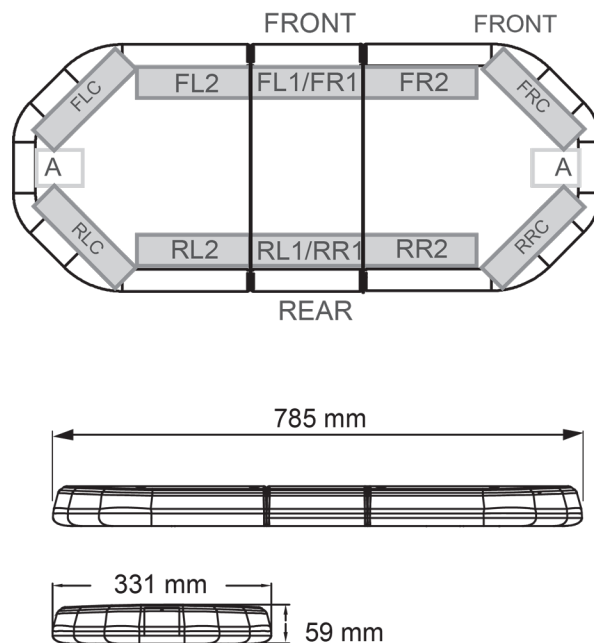

LED LIGHTBARS

LEG78B12

LEGION LED lightbar | 78 cm | blue | 12V

EAN: 5414184006652

Specifications

| | |
|---------------------|---|
| Characteristics | Without control box, no roof connector |
| Color | Blue |
| Colour of lens | Clear |
| Connection | Open cable ends |
| Current draw Amp | 7 Amp |
| Dimensions | 785 mm x 331 mm x 59 mm (without mounting brackets) |
| ECE R65 Class 2 | Yes |
| EMC | EMC R10 |
| EMC R10 | Yes |
| Length of cable (m) | 4,50 m |
| Length range | MINI (0-100 cm) |

| | |
|-------------------|--|
| Light source | LED |
| Mounting | Fixed |
| Number of LEDs | 84 |
| Operating voltage | 12V |
| Packing | Brown box with label |
| Roof connector | No, but possible as an option |
| Series | Legion |
| Supplied with | Cable, universal mounting brackets, manual |
| To be ordered by | 1 |
| Waterproof | Yes |
| Weight (kg) | 9,500 Kg |