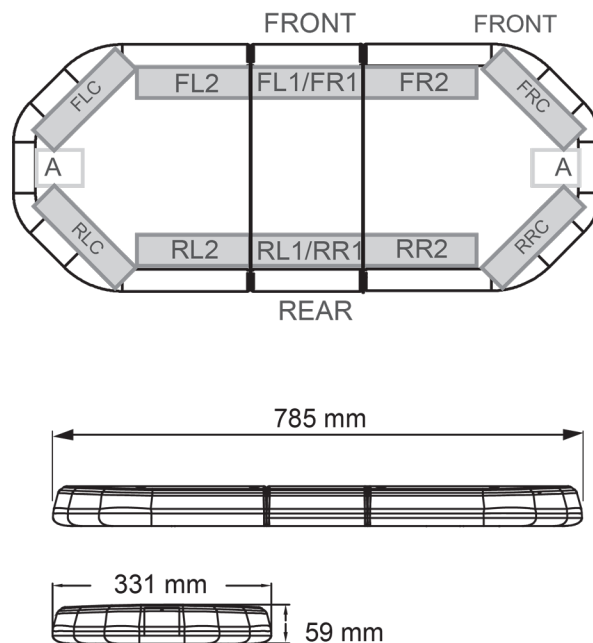

LED LIGHTBARS

LEG78B12

LEGION LED lightbar | 78 cm | blue | 12V

EAN: 5414184006652

Specifications

Characteristics	Without control box, no roof connector
Color	Blue
Colour of lens	Clear
Connection	Open cable ends
Current draw Amp	7 Amp
Dimensions	785 mm x 331 mm x 59 mm (without mounting brackets)
ECE R65 Class 2	Yes
EMC	EMC R10
EMC R10	Yes
Length	MINI (0-100 cm)
Length of cable (m)	4,50 m

Light source	LED
Mounting	Fixed
Number of LEDs	84
Operating voltage	12V
Packing	Brown box with label
Roof connector	No, but possible as an option
Series	Legion
Supplied with	Cable, universal mounting brackets, manual
To be ordered by	1
Waterproof	Yes
Weight (kg)	9,500 Kg