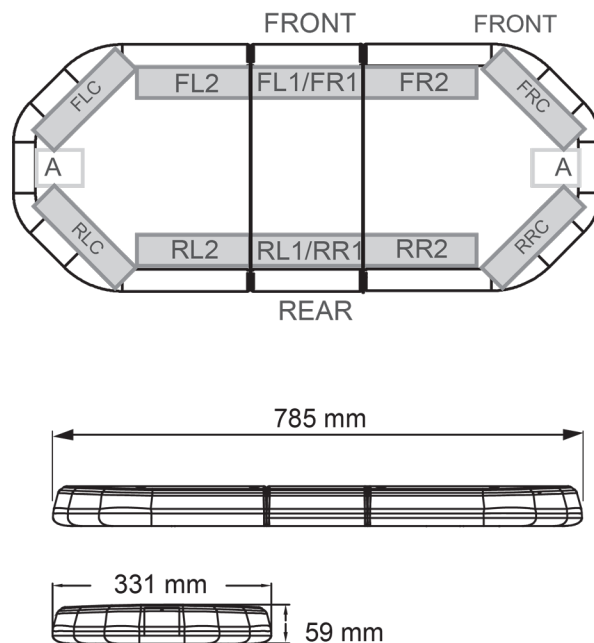

LED LIGHTBARS

LEG78B12

LEGION LED lightbar | 78 cm | blue | 12V

EAN: 5414184006652

Specifications

Characteristics	Without control box, no roof connector
Color	Blue
Colour of lens	Clear
Connection	Open cable ends
Current draw Amp	7 Amp
Dimensions	785 mm x 331 mm x 59 mm (without mounting brackets)
ECE R65 Class 2	Yes
EMC	EMC R10
EMC R10	Yes
Length	MINI (0-100 cm)
Length of cable (m)	4,50 m

Light source	LED
Mounting	Fixed
Number of LEDs	84
Operating voltage	12V
Packing	Brown box with label
Roof connector	No, but possible as an option
Series	Legion
Supplied with	Cable, universal mounting brackets, manual
To be ordered by	1
Waterproof	Yes
Weight (kg)	9,500 Kg