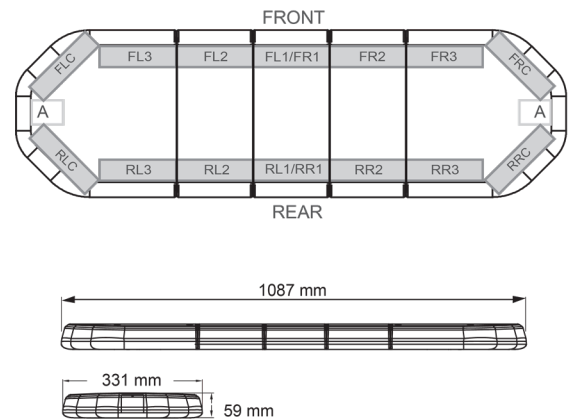

# LED LIGHTBARS

LEG109B24CB

LEGION LED lightbar | 109 cm | blue | 24V + control box

EAN: 5414184006706

## Specifications

Characteristics	With control box (TRAFLEDCONTR.REV1)
Color	Blue
Colour of lens	Clear
Connection	Open cable ends
Dimensions	1087 mm x 331 mm x 59 mm (without mounting brackets)
ECE R65 Class 2	Yes
EMC	EMC R10
EMC R10	Yes
Length	Medium (101 - 130 cm)
Length of cable (m)	4,50 m
Light source	LED
Mounting	Fixed

Number of LEDs	108
Operating voltage	24V
Packing	Brown box with label
Roof connector	No, but possible as an option
Series	Legion
Supplied with	Cable, universal mounting brackets, control box, manual
To be ordered by	1
Waterproof	Yes
Weight (kg)	13,8 Kg