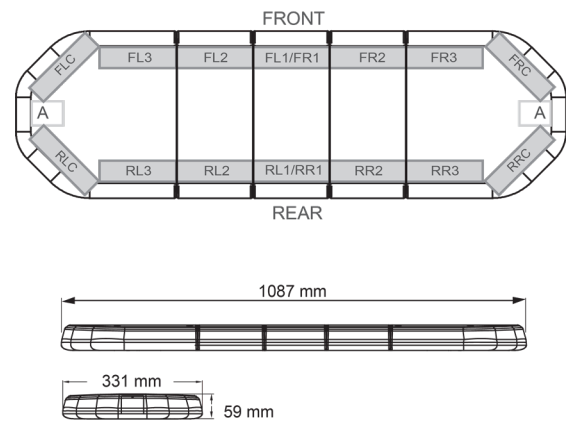

# LED LIGHTBARS

LEG109B24CB

LEGION LED lightbar | 109 cm | blue | 24V + control box

EAN: 5414184006706

## Specifications

Characteristics	With control box (TRAFLEDCONTR.REV1)
Color	Blue
Colour of lens	Clear
Connection	Open cable ends
Dimensions	1087 mm x 331 mm x 59 mm (without mounting brackets)
ECE R65 Class 2	Yes
EMC	EMC R10
EMC R10	Yes
Length	MEDIUM (101 - 130 cm)
Length of cable (m)	4,50 m
Light source	LED
Mounting	Fixed

Number of LEDs	108
Operating voltage	24V
Packing	Brown box with label
Roof connector	No, but possible as an option
Series	Legion
Supplied with	Cable, universal mounting brackets, control box, manual
To be ordered by	1
Waterproof	Yes
Weight (kg)	13,800 Kg