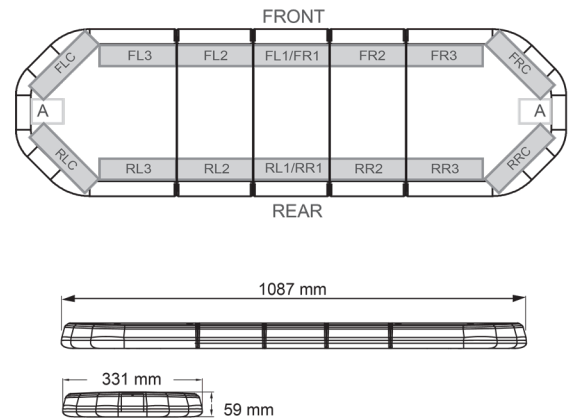

# LED LIGHTBARS

LEG109B24CB

LEGION LED lightbar | 109 cm | blue | 24V + control box

EAN: 5414184006706

## Specifications

Characteristics	With control box (TRAFLEDCONTR.REV1)	Number of LEDs	108
Color	Blue	Operating voltage	24V
Colour of lens	Clear	Packing	Brown box with label
Connection	Open cable ends	Roof connector	No, but possible as an option
Dimensions	1087 mm x 331 mm x 59 mm (without mounting brackets)	Series	Legion
ECE R65 Class 2	Yes	Supplied with	Cable, universal mounting brackets, control box, manual
EMC	EMC R10	To be ordered by	1
EMC R10	Yes	Waterproof	Yes
Length of cable (m)	4,50 m	Weight (kg)	13,800 Kg
Length range	MEDIUM (101 - 130 cm)		
Light source	LED		
Mounting	Fixed		