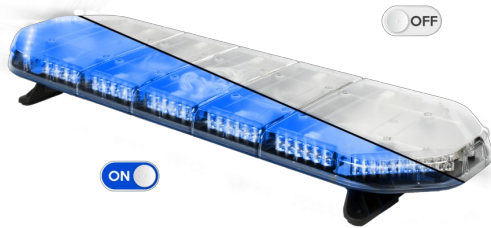

# LED LIGHTBARS

LEG109B24CB

LEGION LED lightbar | 109 cm | blue | 24V + control box

EAN: 5414184006706

## Specifications

Characteristics	With control box (TRAFLEDCONTR.REV1)
Color	Blue
Colour of lens	Clear
Connection	Open cable ends
Dimensions	1087 mm x 331 mm x 59 mm (without mounting brackets)
ECE R65 Class 2	Yes
EMC	EMC R10
EMC R10	Yes
Length	Medium (101 - 130 cm)
Length of cable (m)	4,50 m
Light source	LED
Mounting	Fixed

Number of LEDs	108
Operating voltage	24V
Packing	Brown box with label
Roof connector	No, but possible as an option
Series	Legion
Supplied with	Cable, universal mounting brackets, control box, manual
To be ordered by	1
Waterproof	Yes
Weight (kg)	13,8 Kg