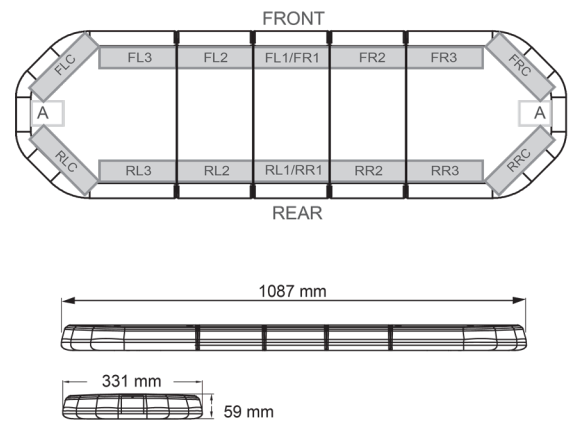

# LED LIGHTBARS

LEG109B24CB

LEGION LED lightbar | 109 cm | blue | 24V + control box

EAN: 5414184006706

## Specifications

Characteristics	With control box (TRAFLEDCONTR.REV1)
Color	Blue
Colour of lens	Clear
Connection	Open cable ends
Dimensions	1087 mm x 331 mm x 59 mm (without mounting brackets)
ECE R65 Class 2	Yes
EMC	EMC R10
EMC R10	Yes
Length	MEDIUM (101 - 130 cm)
Length of cable (m)	4,50 m
Light source	LED
Mounting	Fixed

Number of LEDs	108
Operating voltage	24V
Packing	Brown box with label
Roof connector	No, but possible as an option
Series	Legion
Supplied with	Cable, universal mounting brackets, control box, manual
To be ordered by	1
Waterproof	Yes
Weight (kg)	13,800 Kg