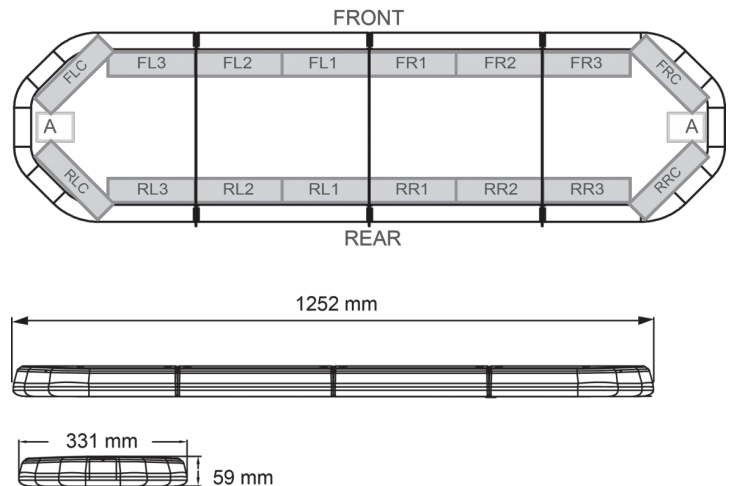

LED LIGHTBARS

LEG125B12

LEGION LED lightbar | 125 cm | blue | 12V

EAN: 5414184006713

Specifications

Characteristics	Without control box, no roof connector	Light source	LED
Color	Blue	Mounting	Fixed
Colour of lens	Clear	Number of LEDs	120
Connection	Open cable ends	Operating voltage	12V
Current draw Amp	16 Amp	Packing	Brown box with label
Dimensions	1252 mm x 331 mm x 59 mm (without mounting brackets)	Roof connector	No, but possible as an option
ECE R65 Class 2	Yes	Series	Legion
EMC	EMC R10	Supplied with	Cable, universal mounting brackets, manual
EMC R10	Yes	To be ordered by	1
Length of cable (m)	4,50 m	Waterproof	Yes
Length range	MEDIUM (101 - 130 cm)	Weight (kg)	14,100 Kg