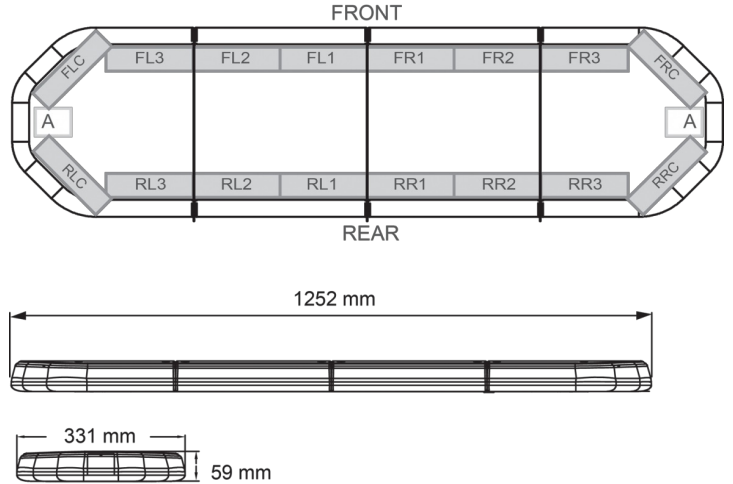

LED LIGHTBARS

LEG125B12

LEGION LED lightbar | 125 cm | blue | 12V

EAN: 5414184006713

Specifications

Characteristics	Without control box, no roof connector	Light source	LED
Color	Blue	Mounting	Fixed
Colour of lens	Clear	Number of LEDs	120
Connection	Open cable ends	Operating voltage	12V
Current draw Amp	16 Amp	Packing	Brown box with label
Dimensions	1252 mm x 331 mm x 59 mm (without mounting brackets)	Roof connector	No, but possible as an option
ECE R65 Class 2	Yes	Series	Legion
EMC	EMC R10	Supplied with	Cable, universal mounting brackets, manual
EMC R10	Yes	To be ordered by	1
Length	MEDIUM (101 - 130 cm)	Waterproof	Yes
Length of cable (m)	4,50 m	Weight (kg)	14,100 Kg