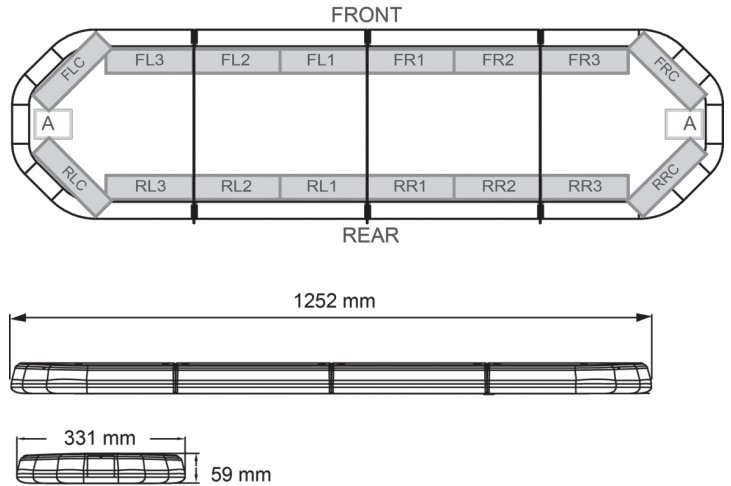

LED LIGHTBARS

LEG125B12

LEGION LED lightbar | 125 cm | blue | 12V

EAN: 5414184006713

Specifications

Characteristics	Without control box, no roof connector	Light source	LED
Color	Blue	Mounting	Fixed
Colour of lens	Clear	Number of LEDs	120
Connection	Open cable ends	Operating voltage	12V
Current draw Amp	16 Amp	Packing	Brown box with label
Dimensions	1252 mm x 331 mm x 59 mm (without mounting brackets)	Roof connector	No, but possible as an option
ECE R65 Class 2	Yes	Series	Legion
EMC	EMC R10	Supplied with	Cable, universal mounting brackets, manual
EMC R10	Yes	To be ordered by	1
Length	MEDIUM (101 - 130 cm)	Waterproof	Yes
Length of cable (m)	4,50 m	Weight (kg)	14,100 Kg