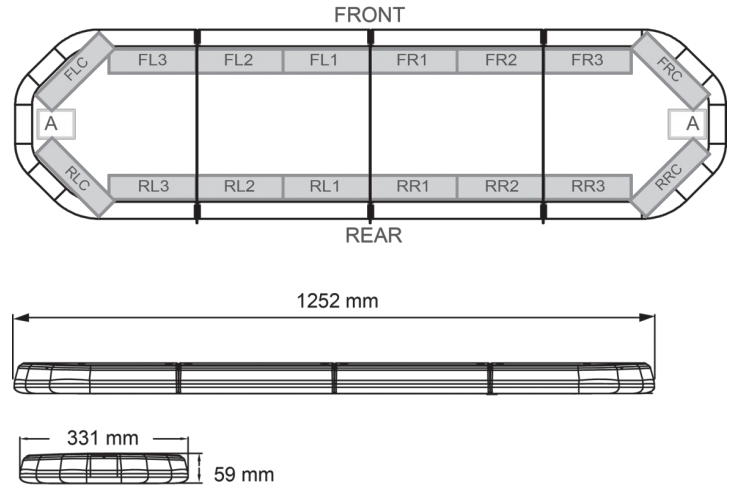

LED LIGHTBARS

LEG125B12CB

LEGION LED lightbar | 125 cm | blue | 12V + control box

EAN: 5414184006720

Specifications

Characteristics	With control box (TRAFLEDCONTR.REV1)
Color	Blue
Colour of lens	Clear
Connection	Open cable ends
Current draw Amp	16 Amp
Dimensions	1252 mm x 331 mm x 59 mm (without mounting brackets)
ECE R65 Class 2	Yes
EMC R10	Yes
Length	MEDIUM (101 - 130 cm)
Length of cable (m)	4,50 m
Light source	LED
Mounting	Fixed

Number of LEDs	120
Operating voltage	12V
Packing	Brown box with label
Roof connector	No, but possible as an option
Series	Legion
Supplied with	Cable, universal mounting brackets, control box, manual
To be ordered by	1
Waterproof	Yes
Weight (kg)	14,300 Kg