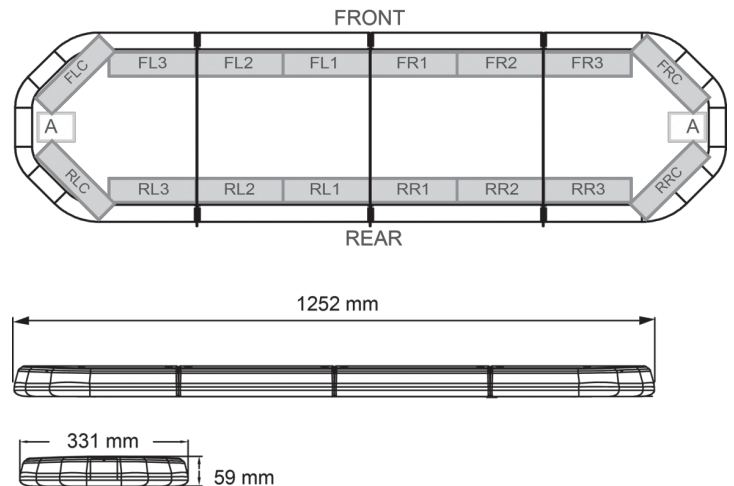

# LED LIGHTBARS

LEG125B12CB

LEGION LED lightbar | 125 cm | blue | 12V + control box

EAN: 5414184006720

## Specifications

Characteristics	With control box (TRAFLEDCONTR.REV1)
Color	Blue
Colour of lens	Clear
Connection	Open cable ends
Current draw Amp	16 Amp
Dimensions	1252 mm x 331 mm x 59 mm (without mounting brackets)
ECE R65 Class 2	Yes
EMC R10	Yes
Length	MEDIUM (101 - 130 cm)
Length of cable (m)	4,50 m
Light source	LED
Mounting	Fixed

Number of LEDs	120
Operating voltage	12V
Packing	Brown box with label
Roof connector	No, but possible as an option
Series	Legion
Supplied with	Cable, universal mounting brackets, control box, manual
To be ordered by	1
Waterproof	Yes
Weight (kg)	14,300 Kg