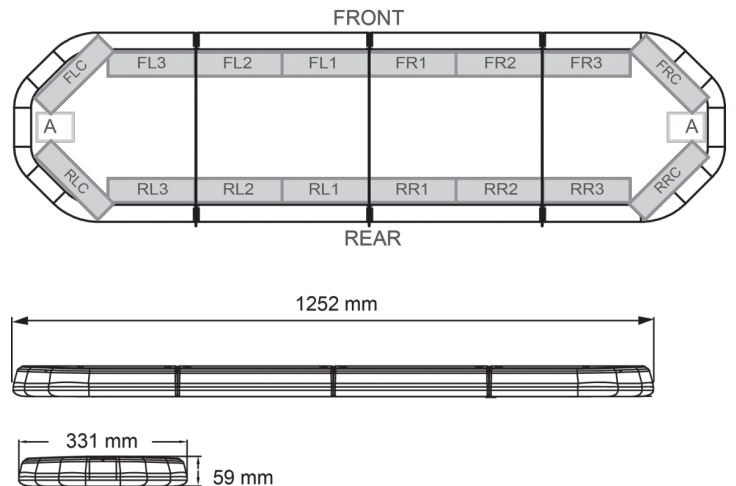

# LED LIGHTBARS

LEG125B12CB

LEGION LED lightbar | 125 cm | blue | 12V + control box

EAN: 5414184006720

## Specifications

Characteristics	With control box (TRAFLEDCONTR.REV1)	Number of LEDs	120
Color	Blue	Operating voltage	12V
Colour of lens	Clear	Packing	Brown box with label
Connection	Open cable ends	Roof connector	No, but possible as an option
Current draw Amp	16 Amp	Series	Legion
Dimensions	1252 mm x 331 mm x 59 mm (without mounting brackets)	Supplied with	Cable, universal mounting brackets, control box, manual
ECE R65 Class 2	Yes	To be ordered by	1
EMC R10	Yes	Waterproof	Yes
Length	MEDIUM (101 - 130 cm)	Weight (kg)	14,300 Kg
Length of cable (m)	4,50 m		
Light source	LED		
Mounting	Fixed		