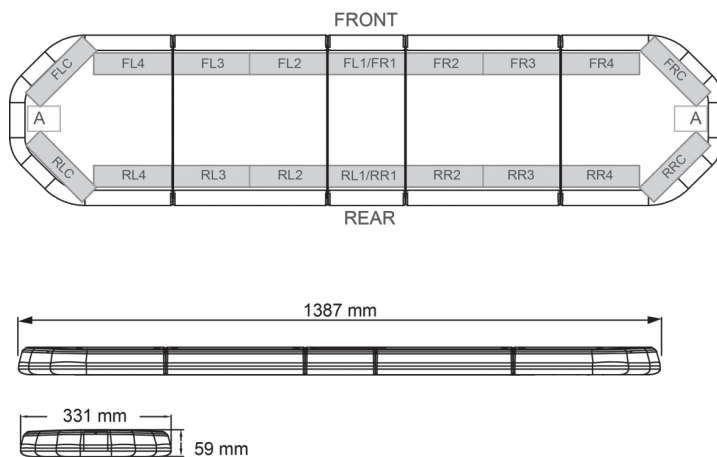

LED LIGHTBARS

LEGI39B12

LEGION LED lightbar | 139 cm | blue | 12V

EAN: 5414184006751

Specifications

Characteristics	Without control box, no roof connector
Color	Blue
Colour of lens	Clear
Connection	Open cable ends
Current draw Amp	17 Amp
Dimensions	1387 mm x 331 mm x 59 mm (without mounting brackets)
ECE R65 Class 2	Yes
EMC	EMC R10
EMC R10	Yes
Length	LARGE (131 - 150 cm)
Length of cable (m)	4,50 m

Light source	LED
Mounting	Fixed
Number of LEDs	132
Operating voltage	12V
Packing	Brown box with label
Roof connector	No, but possible as an option
Series	Legion
Supplied with	Cable, universal mounting brackets, manual
To be ordered by	1
Waterproof	Yes
Weight (kg)	15,600 Kg