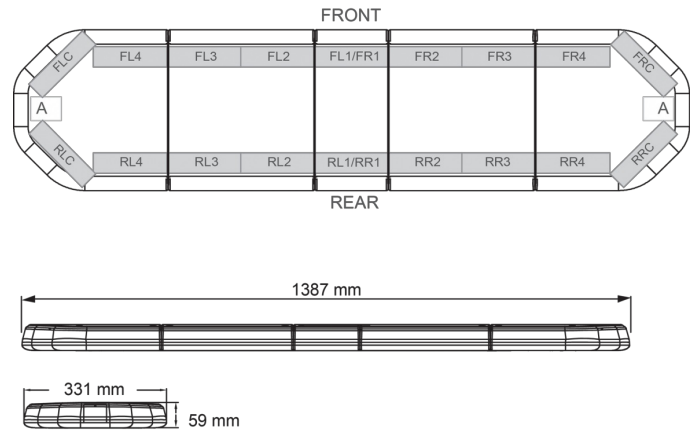

LED LIGHTBARS

LEG139B12

LEGION LED lightbar | 139 cm | blue | 12V

EAN: 5414184006751

Specifications

Characteristics	Without control box, without roof connector
Color	Blue
Colour of lens	Clear
Connection	Open cable ends
Current draw Amp	17 Amp
Dimensions	1387 mm x 331 mm x 59 mm (without mounting brackets)
ECE R65 Class 2	Yes
EMC	EMC R10
EMC R10	Yes
Length	Large (131 - 150 cm)
Length of cable (m)	4,50 m

Light source	LED
Mounting	Fixed
Number of LEDs	132
Operating voltage	12V
Packing	Brown box with label
Roof connector	No, but possible as an option
Series	Legion
Supplied with	Cable, universal mounting brackets, manual
To be ordered by	1
Waterproof	Yes
Weight (kg)	15,6 Kg