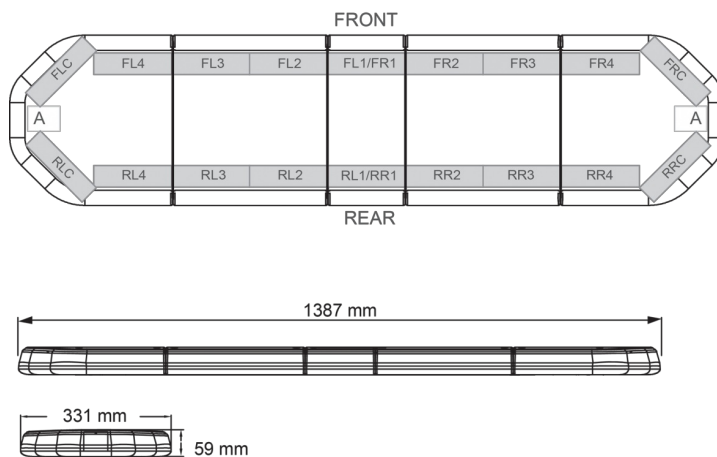

# LED LIGHTBARS

LEGI39B12

LEGION LED lightbar | 139 cm | blue | 12V

EAN: 5414184006751

## Specifications

Characteristics	Without control box, no roof connector
Color	Blue
Colour of lens	Clear
Connection	Open cable ends
Current draw Amp	17 Amp
Dimensions	1387 mm x 331 mm x 59 mm (without mounting brackets)
ECE R65 Class 2	Yes
EMC	EMC R10
EMC R10	Yes
Length	LARGE (131 - 150 cm)
Length of cable (m)	4,50 m

Light source	LED
Mounting	Fixed
Number of LEDs	132
Operating voltage	12V
Packing	Brown box with label
Roof connector	No, but possible as an option
Series	Legion
Supplied with	Cable, universal mounting brackets, manual
To be ordered by	1
Waterproof	Yes
Weight (kg)	15,600 Kg