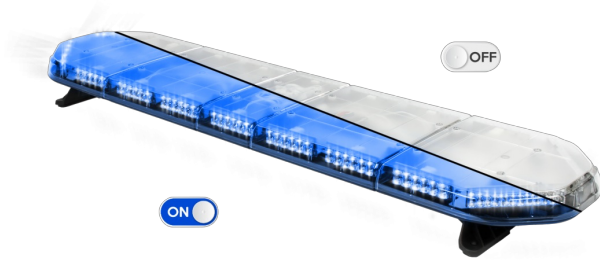

LED LIGHTBARS

LEG139B12

LEGION LED lightbar | 139 cm | blue | 12V

EAN: 5414184006751

Specifications

Characteristics	Without control box, without roof connector
Color	Blue
Colour of lens	Clear
Connection	Open cable ends
Current draw Amp	17 Amp
Dimensions	1387 mm x 331 mm x 59 mm (without mounting brackets)
ECE R65 Class 2	Yes
EMC	EMC R10
EMC R10	Yes
Length	Large (131 - 150 cm)
Length of cable (m)	4,50 m

Light source	LED
Mounting	Fixed
Number of LEDs	132
Operating voltage	12V
Packing	Brown box with label
Roof connector	No, but possible as an option
Series	Legion
Supplied with	Cable, universal mounting brackets, manual
To be ordered by	1
Waterproof	Yes
Weight (kg)	15,6 Kg