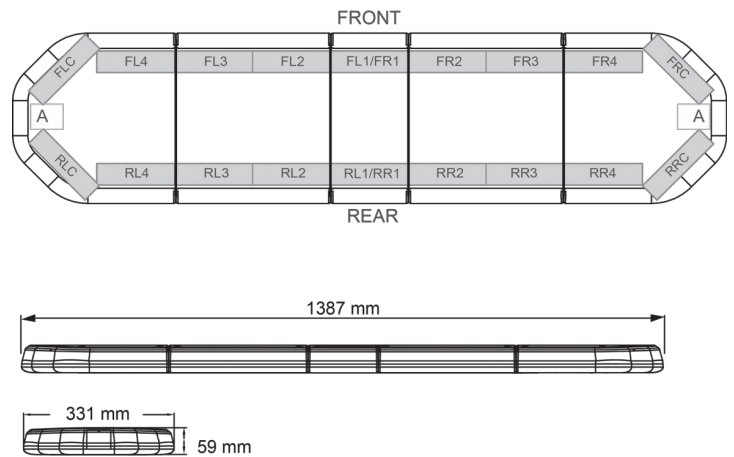

LED LIGHTBARS

LEGI39B12

LEGION LED lightbar | 139 cm | blue | 12V

EAN: 5414184006751

Specifications

Characteristics	Without control box, no roof connector	Light source	LED
Color	Blue	Mounting	Fixed
Colour of lens	Clear	Number of LEDs	132
Connection	Open cable ends	Operating voltage	12V
Current draw Amp	17 Amp	Packing	Brown box with label
Dimensions	1387 mm x 331 mm x 59 mm (without mounting brackets)	Roof connector	No, but possible as an option
ECE R65 Class 2	Yes	Series	Legion
EMC	EMC R10	Supplied with	Cable, universal mounting brackets, manual
EMC R10	Yes	To be ordered by	1
Length of cable (m)	4,50 m	Waterproof	Yes
Length range	LARGE (131 - 150 cm)	Weight (kg)	15,600 Kg