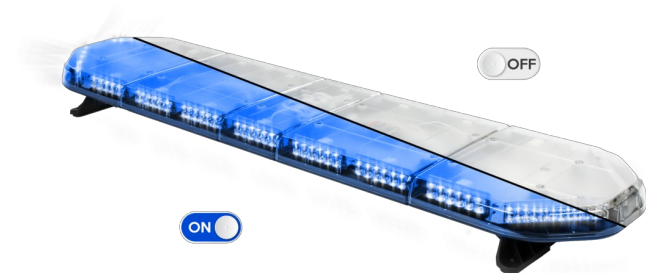

# LED LIGHTBARS

LEGI39B12

LEGION LED lightbar | 139 cm | blue | 12V

EAN: 5414184006751

## Specifications

Characteristics	Without control box, no roof connector
Color	Blue
Colour of lens	Clear
Connection	Open cable ends
Current draw Amp	17 Amp
Dimensions	1387 mm x 331 mm x 59 mm (without mounting brackets)
ECE R65 Class 2	Yes
EMC	EMC R10
EMC R10	Yes
Length	LARGE (131 - 150 cm)
Length of cable (m)	4,50 m

Light source	LED
Mounting	Fixed
Number of LEDs	132
Operating voltage	12V
Packing	Brown box with label
Roof connector	No, but possible as an option
Series	Legion
Supplied with	Cable, universal mounting brackets, manual
To be ordered by	1
Waterproof	Yes
Weight (kg)	15,600 Kg