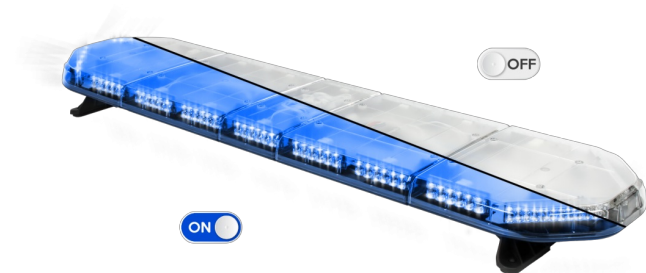

LED LIGHTBARS

LEGI39B12

LEGION LED lightbar | 139 cm | blue | 12V

EAN: 5414184006751

Specifications

Characteristics	Without control box, no roof connector
Color	Blue
Colour of lens	Clear
Connection	Open cable ends
Current draw Amp	17 Amp
Dimensions	1387 mm x 331 mm x 59 mm (without mounting brackets)
ECE R65 Class 2	Yes
EMC	EMC R10
EMC R10	Yes
Length	LARGE (131 - 150 cm)
Length of cable (m)	4,50 m

Light source	LED
Mounting	Fixed
Number of LEDs	132
Operating voltage	12V
Packing	Brown box with label
Roof connector	No, but possible as an option
Series	Legion
Supplied with	Cable, universal mounting brackets, manual
To be ordered by	1
Waterproof	Yes
Weight (kg)	15,600 Kg