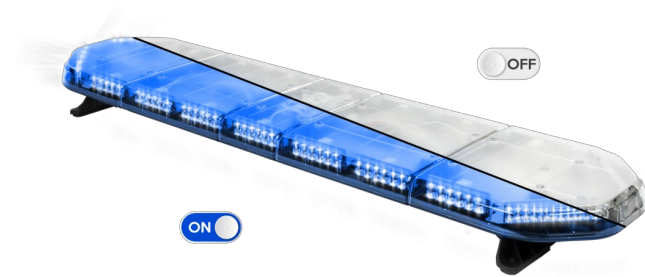

LED LIGHTBARS

LEGI39B12

LEGION LED lightbar | 139 cm | blue | 12V

EAN: 5414184006751

Specifications

Characteristics	Without control box, no roof connector	Light source	LED
Color	Blue	Mounting	Fixed
Colour of lens	Clear	Number of LEDs	132
Connection	Open cable ends	Operating voltage	12V
Current draw Amp	17 Amp	Packing	Brown box with label
Dimensions	1387 mm x 331 mm x 59 mm (without mounting brackets)	Roof connector	No, but possible as an option
ECE R65 Class 2	Yes	Series	Legion
EMC	EMC R10	Supplied with	Cable, universal mounting brackets, manual
EMC R10	Yes	To be ordered by	1
Length of cable (m)	4,50 m	Waterproof	Yes
Length range	LARGE (131 - 150 cm)	Weight (kg)	15,600 Kg