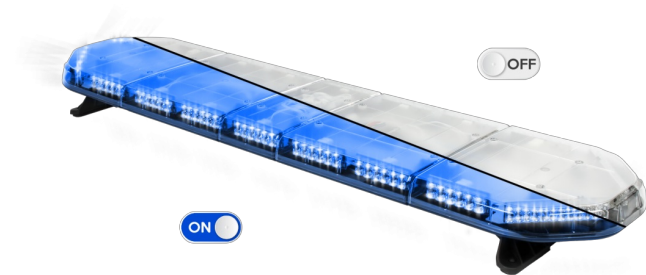

LED LIGHTBARS

LEGI39B12

LEGION LED lightbar | 139 cm | blue | 12V

EAN: 5414184006751

Specifications

Characteristics	Without control box, no roof connector
Color	Blue
Colour of lens	Clear
Connection	Open cable ends
Current draw Amp	17 Amp
Dimensions	1387 mm x 331 mm x 59 mm (without mounting brackets)
ECE R65 Class 2	Yes
EMC	EMC R10
EMC R10	Yes
Length	LARGE (131 - 150 cm)
Length of cable (m)	4,50 m

Light source	LED
Mounting	Fixed
Number of LEDs	132
Operating voltage	12V
Packing	Brown box with label
Roof connector	No, but possible as an option
Series	Legion
Supplied with	Cable, universal mounting brackets, manual
To be ordered by	1
Waterproof	Yes
Weight (kg)	15,600 Kg