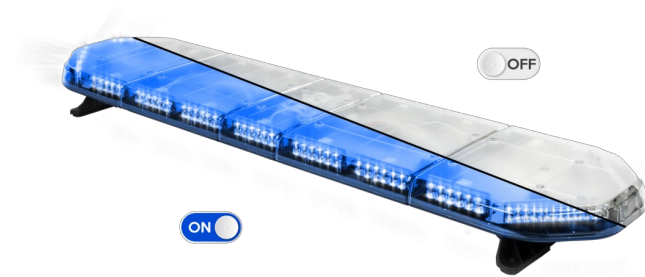

LED LIGHTBARS

LEGI39B12CB

LEGION LED lightbar | 139 cm | blue | 12V + control box

EAN: 5414184006768

Specifications

Characteristics	With control box (TRAFLEDCONTR.REV1)	Light source	LED
Color	Blue	Mounting	Fixed
Colour of lens	Clear	Number of LEDs	132
Connection	Open cable ends	Operating voltage	12V
Current draw Amp	17 Amp	Packing	Brown box with label
Dimensions	1387 mm x 331 mm x 59 mm (without mounting brackets)	Roof connector	No, but possible as an option
ECE R65 Class 2	Yes	Series	Legion
EMC	EMC R10	Supplied with	Cable, universal mounting brackets, control box, manual
EMC R10	Yes	To be ordered by	1
Length of cable (m)	4,50 m	Waterproof	Yes
Length range	LARGE (131 - 150 cm)	Weight (kg)	15,800 Kg