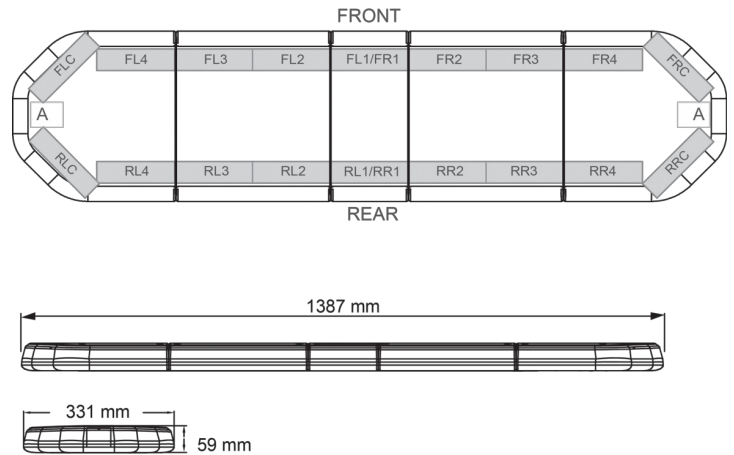

LED LIGHTBARS

LEGI39B12CB

LEGION LED lightbar | 139 cm | blue | 12V + control box

EAN: 5414184006768

Specifications

Characteristics	With control box (TRAFLEDCONTR.REV1)	Light source	LED
Color	Blue	Mounting	Fixed
Colour of lens	Clear	Number of LEDs	132
Connection	Open cable ends	Operating voltage	12V
Current draw Amp	17 Amp	Packing	Brown box with label
Dimensions	1387 mm x 331 mm x 59 mm (without mounting brackets)	Roof connector	No, but possible as an option
ECE R65 Class 2	Yes	Series	Legion
EMC	EMC R10	Supplied with	Cable, universal mounting brackets, control box, manual
EMC R10	Yes	To be ordered by	1
Length of cable (m)	4,50 m	Waterproof	Yes
Length range	LARGE (131 - 150 cm)	Weight (kg)	15,800 Kg