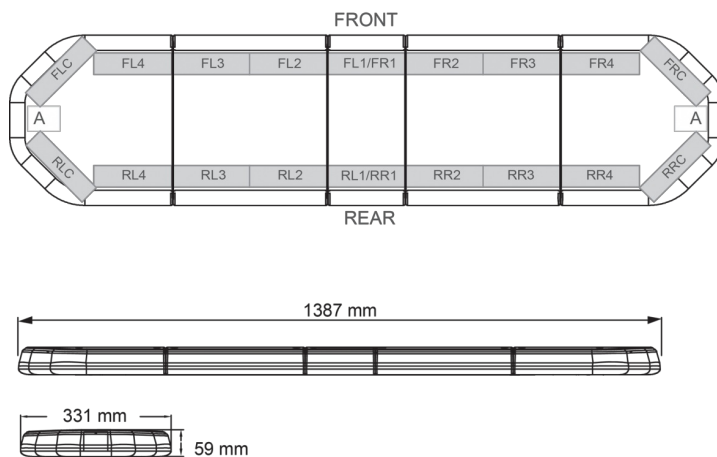

LED LIGHTBARS

LEGI39B12CB

LEGION LED lightbar | 139 cm | blue | 12V + control box

EAN: 5414184006768

Specifications

Characteristics	With control box (TRAFLEDCONTR.REV1)	Light source	LED
Color	Blue	Mounting	Fixed
Colour of lens	Clear	Number of LEDs	132
Connection	Open cable ends	Operating voltage	12V
Current draw Amp	17 Amp	Packing	Brown box with label
Dimensions	1387 mm x 331 mm x 59 mm (without mounting brackets)	Roof connector	No, but possible as an option
ECE R65 Class 2	Yes	Series	Legion
EMC	EMC R10	Supplied with	Cable, universal mounting brackets, control box, manual
EMC R10	Yes	To be ordered by	1
Length	LARGE (131 - 150 cm)	Waterproof	Yes
Length of cable (m)	4,50 m	Weight (kg)	15,800 Kg