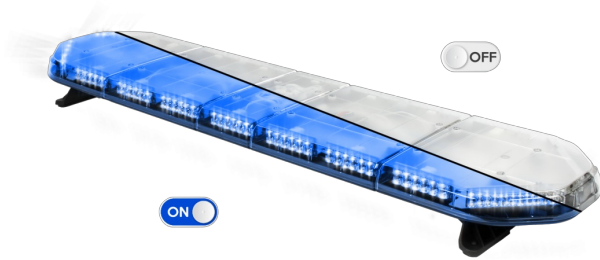

LED LIGHTBARS

LEG139B12CB

LEGION LED lightbar | 139 cm | blue | 12V + control box

EAN: 5414184006768

Specifications

Characteristics	With control box (TRAFLEDCONTR.REV1)
Color	Blue
Colour of lens	Clear
Connection	Open cable ends
Current draw Amp	17 Amp
Dimensions	1387 mm x 331 mm x 59 mm (without mounting brackets)
ECE R65 Class 2	Yes
EMC	EMC R10
EMC R10	Yes
Length	Large (131 - 150 cm)
Length of cable (m)	4,50 m

Light source	LED
Mounting	Fixed
Number of LEDs	132
Operating voltage	12V
Packing	Brown box with label
Roof connector	No, but possible as an option
Series	Legion
Supplied with	Cable, universal mounting brackets, control box, manual
To be ordered by	1
Waterproof	Yes
Weight (kg)	15,8 Kg