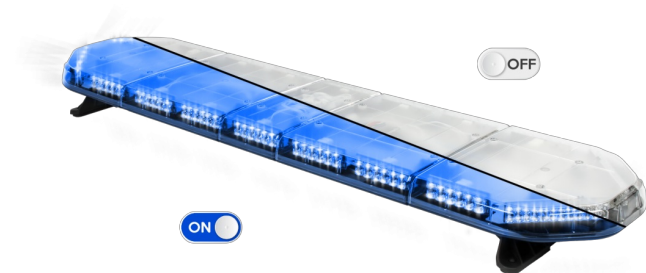

LED LIGHTBARS

LEGI39B12CB

LEGION LED lightbar | 139 cm | blue | 12V + control box

EAN: 5414184006768

Specifications

Characteristics	With control box (TRAFLEDCONTR.REV1)
Color	Blue
Colour of lens	Clear
Connection	Open cable ends
Current draw Amp	17 Amp
Dimensions	1387 mm x 331 mm x 59 mm (without mounting brackets)
ECE R65 Class 2	Yes
EMC	EMC R10
EMC R10	Yes
Length	LARGE (131 - 150 cm)
Length of cable (m)	4,50 m

Light source	LED
Mounting	Fixed
Number of LEDs	132
Operating voltage	12V
Packing	Brown box with label
Roof connector	No, but possible as an option
Series	Legion
Supplied with	Cable, universal mounting brackets, control box, manual
To be ordered by	1
Waterproof	Yes
Weight (kg)	15,800 Kg