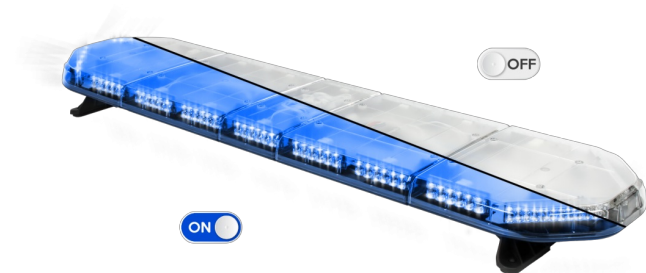

# LED LIGHTBARS

LEGI39B12CB

LEGION LED lightbar | 139 cm | blue | 12V + control box

EAN: 5414184006768

## Specifications

Characteristics	With control box (TRAFLEDCONTR.REV1)	Light source	LED
Color	Blue	Mounting	Fixed
Colour of lens	Clear	Number of LEDs	132
Connection	Open cable ends	Operating voltage	12V
Current draw Amp	17 Amp	Packing	Brown box with label
Dimensions	1387 mm x 331 mm x 59 mm (without mounting brackets)	Roof connector	No, but possible as an option
ECE R65 Class 2	Yes	Series	Legion
EMC	EMC R10	Supplied with	Cable, universal mounting brackets, control box, manual
EMC R10	Yes	To be ordered by	1
Length	LARGE (131 - 150 cm)	Waterproof	Yes
Length of cable (m)	4,50 m	Weight (kg)	15,800 Kg