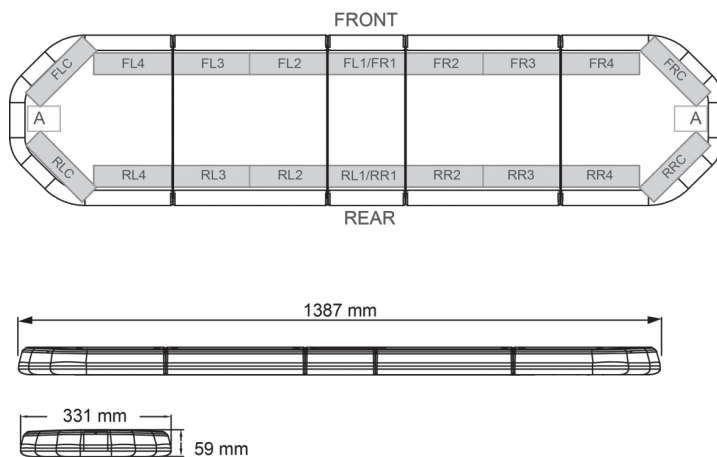

LED LIGHTBARS

LEGI39B12CB

LEGION LED lightbar | 139 cm | blue | 12V + control box

EAN: 5414184006768

Specifications

Characteristics	With control box (TRAFLEDCONTR.REV1)
Color	Blue
Colour of lens	Clear
Connection	Open cable ends
Current draw Amp	17 Amp
Dimensions	1387 mm x 331 mm x 59 mm (without mounting brackets)
ECE R65 Class 2	Yes
EMC	EMC R10
EMC R10	Yes
Length	LARGE (131 - 150 cm)
Length of cable (m)	4,50 m

Light source	LED
Mounting	Fixed
Number of LEDs	132
Operating voltage	12V
Packing	Brown box with label
Roof connector	No, but possible as an option
Series	Legion
Supplied with	Cable, universal mounting brackets, control box, manual
To be ordered by	1
Waterproof	Yes
Weight (kg)	15,800 Kg