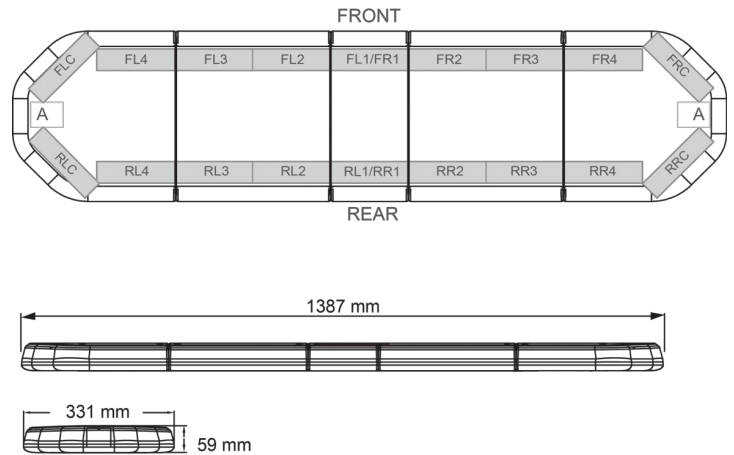

LED LIGHTBARS

LEGI39B12CB

LEGION LED lightbar | 139 cm | blue | 12V + control box

EAN: 5414184006768

Specifications

Characteristics	With control box (TRAFLEDCONTR.REV1)	Light source	LED
Color	Blue	Mounting	Fixed
Colour of lens	Clear	Number of LEDs	132
Connection	Open cable ends	Operating voltage	12V
Current draw Amp	17 Amp	Packing	Brown box with label
Dimensions	1387 mm x 331 mm x 59 mm (without mounting brackets)	Roof connector	No, but possible as an option
ECE R65 Class 2	Yes	Series	Legion
EMC	EMC R10	Supplied with	Cable, universal mounting brackets, control box, manual
EMC R10	Yes	To be ordered by	1
Length	LARGE (131 - 150 cm)	Waterproof	Yes
Length of cable (m)	4,50 m	Weight (kg)	15,800 Kg