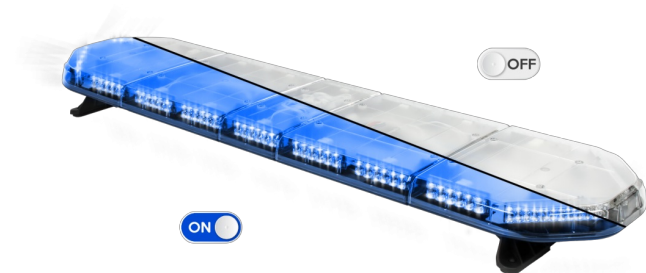

LED LIGHTBARS

LEGI39B12CB

LEGION LED lightbar | 139 cm | blue | 12V + control box

EAN: 5414184006768

Specifications

Characteristics	With control box (TRAFLEDCONTR.REV1)	Light source	LED
Color	Blue	Mounting	Fixed
Colour of lens	Clear	Number of LEDs	132
Connection	Open cable ends	Operating voltage	12V
Current draw Amp	17 Amp	Packing	Brown box with label
Dimensions	1387 mm x 331 mm x 59 mm (without mounting brackets)	Roof connector	No, but possible as an option
ECE R65 Class 2	Yes	Series	Legion
EMC	EMC R10	Supplied with	Cable, universal mounting brackets, control box, manual
EMC R10	Yes	To be ordered by	1
Length	LARGE (131 - 150 cm)	Waterproof	Yes
Length of cable (m)	4,50 m	Weight (kg)	15,800 Kg