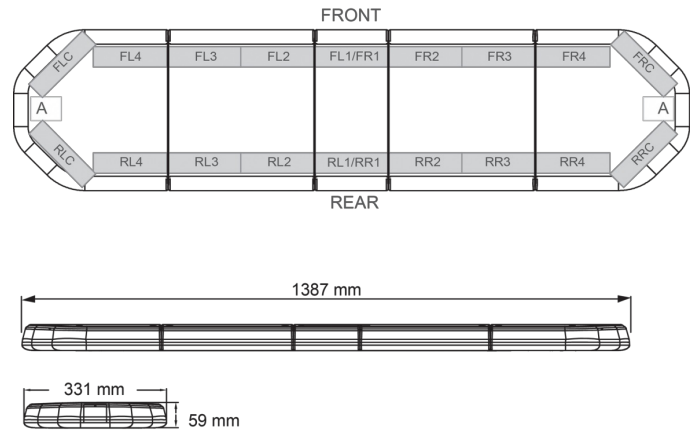

LED LIGHTBARS

LEG139B12CB

LEGION LED lightbar | 139 cm | blue | 12V + control box

EAN: 5414184006768

Specifications

Characteristics	With control box (TRAFLEDCONTR.REV1)
Color	Blue
Colour of lens	Clear
Connection	Open cable ends
Current draw Amp	17 Amp
Dimensions	1387 mm x 331 mm x 59 mm (without mounting brackets)
ECE R65 Class 2	Yes
EMC	EMC R10
EMC R10	Yes
Length	Large (131 - 150 cm)
Length of cable (m)	4,50 m

Light source	LED
Mounting	Fixed
Number of LEDs	132
Operating voltage	12V
Packing	Brown box with label
Roof connector	No, but possible as an option
Series	Legion
Supplied with	Cable, universal mounting brackets, control box, manual
To be ordered by	1
Waterproof	Yes
Weight (kg)	15,8 Kg