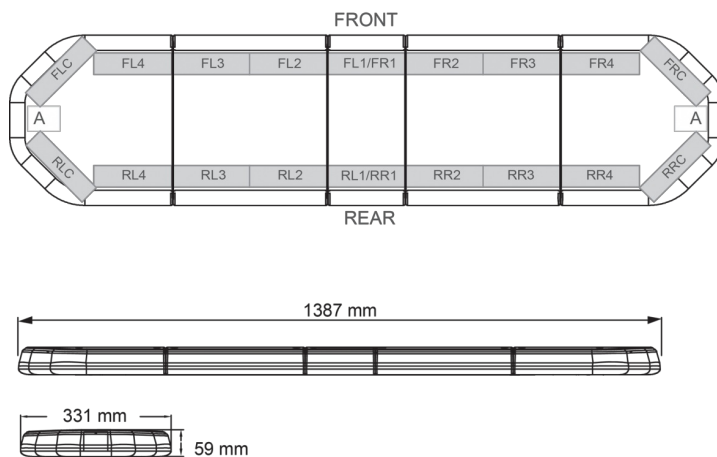

# LED LIGHTBARS

LEGI39B12CB

LEGION LED lightbar | 139 cm | blue | 12V + control box

EAN: 5414184006768

## Specifications

Characteristics	With control box (TRAFLEDCONTR.REV1)	Light source	LED
Color	Blue	Mounting	Fixed
Colour of lens	Clear	Number of LEDs	132
Connection	Open cable ends	Operating voltage	12V
Current draw Amp	17 Amp	Packing	Brown box with label
Dimensions	1387 mm x 331 mm x 59 mm (without mounting brackets)	Roof connector	No, but possible as an option
ECE R65 Class 2	Yes	Series	Legion
EMC	EMC R10	Supplied with	Cable, universal mounting brackets, control box, manual
EMC R10	Yes	To be ordered by	1
Length	LARGE (131 - 150 cm)	Waterproof	Yes
Length of cable (m)	4,50 m	Weight (kg)	15,800 Kg