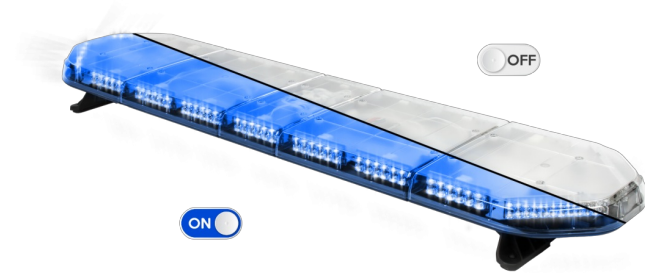

LED LIGHTBARS

LEGI39B12CB

LEGION LED lightbar | 139 cm | blue | 12V + control box

EAN: 5414184006768

Specifications

Characteristics	With control box (TRAFLEDCONTR.REV1)	Light source	LED
Color	Blue	Mounting	Fixed
Colour of lens	Clear	Number of LEDs	132
Connection	Open cable ends	Operating voltage	12V
Current draw Amp	17 Amp	Packing	Brown box with label
Dimensions	1387 mm x 331 mm x 59 mm (without mounting brackets)	Roof connector	No, but possible as an option
ECE R65 Class 2	Yes	Series	Legion
EMC	EMC R10	Supplied with	Cable, universal mounting brackets, control box, manual
EMC R10	Yes	To be ordered by	1
Length	LARGE (131 - 150 cm)	Waterproof	Yes
Length of cable (m)	4,50 m	Weight (kg)	15,800 Kg