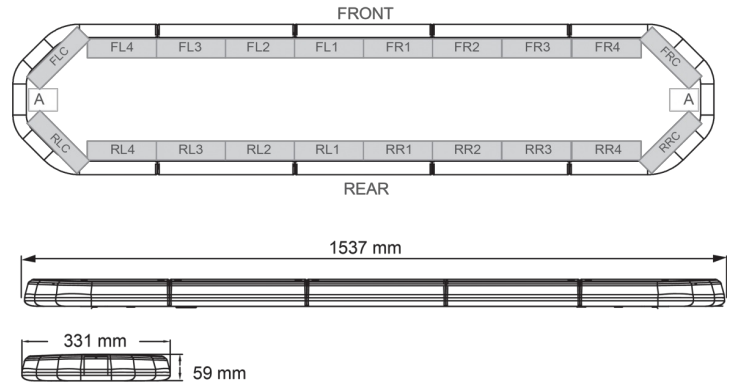

# LED LIGHTBARS

LEG154B12

LEGION LED lightbar | 154 cm | blue | 12V

EAN: 5414184006782

## Specifications

Characteristics	Without control box, no roof connector	Light source	LED
Color	Blue	Mounting	Fixed
Colour of lens	Clear	Number of LEDs	144
Connection	Open cable ends	Operating voltage	12V
Current draw Amp	18 Amp	Packing	Brown box with label
Dimensions	1537 mm x 331 mm x 59 mm (without mounting brackets)	Roof connector	No, but possible as an option
ECE R65 Class 2	Yes	Series	Legion
EMC	EMC R10	Supplied with	Cable, universal mounting brackets, manual
EMC R10	Yes	To be ordered by	1
Length	X-LARGE (151 - 200 cm)	Waterproof	Yes
Length of cable (m)	4,50 m	Weight (kg)	16,500 Kg