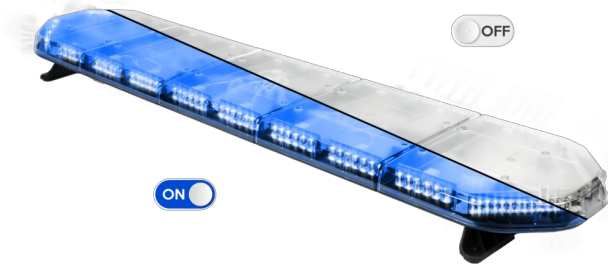

# LED LIGHTBARS

LEG154B12

LEGION LED lightbar | 154 cm | blue | 12V

EAN: 5414184006782

## Specifications

Characteristics	Without control box, no roof connector	Light source	LED
Color	Blue	Mounting	Fixed
Colour of lens	Clear	Number of LEDs	144
Connection	Open cable ends	Operating voltage	12V
Current draw Amp	18 Amp	Packing	Brown box with label
Dimensions	1537 mm x 331 mm x 59 mm (without mounting brackets)	Roof connector	No, but possible as an option
ECE R65 Class 2	Yes	Series	Legion
EMC	EMC R10	Supplied with	Cable, universal mounting brackets, manual
EMC R10	Yes	To be ordered by	1
Length	X-LARGE (151 - 200 cm)	Waterproof	Yes
Length of cable (m)	4,50 m	Weight (kg)	16,500 Kg