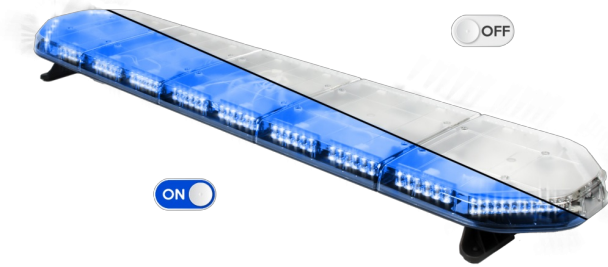

LED LIGHTBARS

LEG154B12

LEGION LED lightbar | 154 cm | blue | 12V

EAN: 5414184006782

Specifications

Characteristics	Without control box, no roof connector	Light source	LED
Color	Blue	Mounting	Fixed
Colour of lens	Clear	Number of LEDs	144
Connection	Open cable ends	Operating voltage	12V
Current draw Amp	18 Amp	Packing	Brown box with label
Dimensions	1537 mm x 331 mm x 59 mm (without mounting brackets)	Roof connector	No, but possible as an option
ECE R65 Class 2	Yes	Series	Legion
EMC	EMC R10	Supplied with	Cable, universal mounting brackets, manual
EMC R10	Yes	To be ordered by	1
Length	X-LARGE (151 - 200 cm)	Waterproof	Yes
Length of cable (m)	4,50 m	Weight (kg)	16,500 Kg