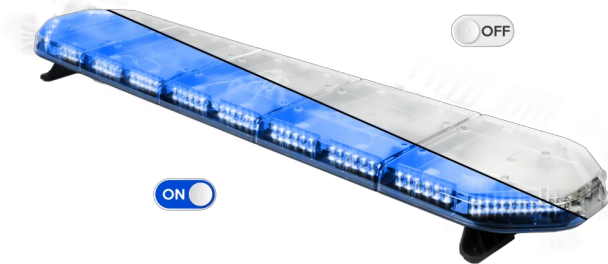

LED LIGHTBARS

LEG154B12

LEGION LED lightbar | 154 cm | blue | 12V

EAN: 5414184006782

Specifications

Characteristics	Without control box, no roof connector	Light source	LED
Color	Blue	Mounting	Fixed
Colour of lens	Clear	Number of LEDs	144
Connection	Open cable ends	Operating voltage	12V
Current draw Amp	18 Amp	Packing	Brown box with label
Dimensions	1537 mm x 331 mm x 59 mm (without mounting brackets)	Roof connector	No, but possible as an option
ECE R65 Class 2	Yes	Series	Legion
EMC	EMC R10	Supplied with	Cable, universal mounting brackets, manual
EMC R10	Yes	To be ordered by	1
Length of cable (m)	4,50 m	Waterproof	Yes
Length range	X-LARGE (151 - 200 cm)	Weight (kg)	16,500 Kg