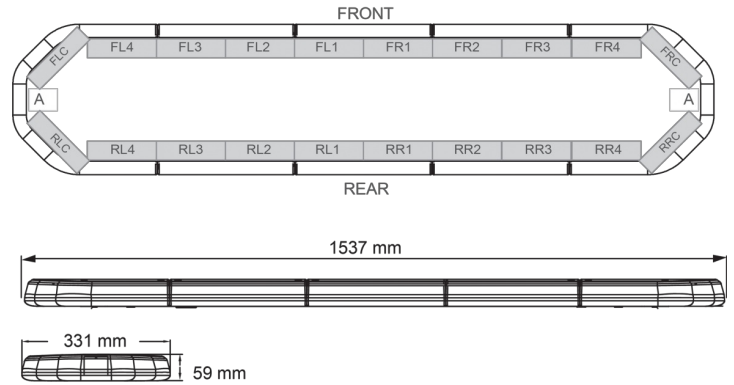

LED LIGHTBARS

LEG154B12

LEGION LED lightbar | 154 cm | blue | 12V

EAN: 5414184006782

Specifications

Characteristics	Without control box, no roof connector	Light source	LED
Color	Blue	Mounting	Fixed
Colour of lens	Clear	Number of LEDs	144
Connection	Open cable ends	Operating voltage	12V
Current draw Amp	18 Amp	Packing	Brown box with label
Dimensions	1537 mm x 331 mm x 59 mm (without mounting brackets)	Roof connector	No, but possible as an option
ECE R65 Class 2	Yes	Series	Legion
EMC	EMC R10	Supplied with	Cable, universal mounting brackets, manual
EMC R10	Yes	To be ordered by	1
Length of cable (m)	4,50 m	Waterproof	Yes
Length range	X-LARGE (151 - 200 cm)	Weight (kg)	16,500 Kg