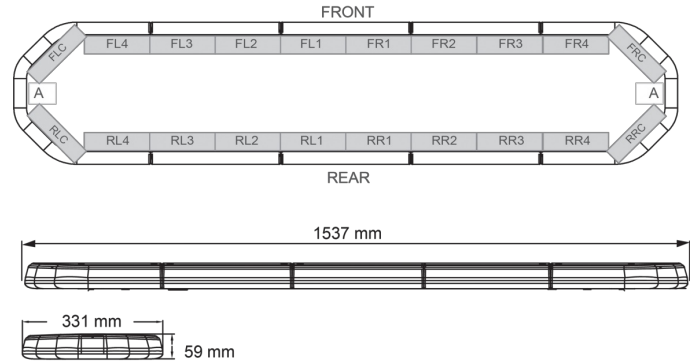

LED LIGHTBARS

LEG154B12

LEGION LED lightbar | 154 cm | blue | 12V

EAN: 5414184006782

Specifications

Characteristics	Without control box, without roof connector
Color	Blue
Colour of lens	Clear
Connection	Open cable ends
Current draw Amp	18 Amp
Dimensions	1537 mm x 331 mm x 59 mm (without mounting brackets)
ECE R65 Class 2	Yes
EMC	EMC R10
EMC R10	Yes
Length	X-Large (151 - 200 cm)
Length of cable (m)	4,50 m

Light source	LED
Mounting	Fixed
Number of LEDs	144
Operating voltage	12V
Packing	Brown box with label
Roof connector	No, but possible as an option
Series	Legion
Supplied with	Cable, universal mounting brackets, manual
To be ordered by	1
Waterproof	Yes
Weight (kg)	16,5 Kg