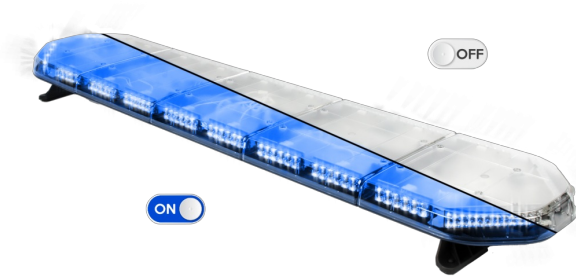

LED LIGHTBARS

LEG154B12

LEGION LED lightbar | 154 cm | blue | 12V

EAN: 5414184006782

Specifications

Characteristics	Without control box, without roof connector
Color	Blue
Colour of lens	Clear
Connection	Open cable ends
Current draw Amp	18 Amp
Dimensions	1537 mm x 331 mm x 59 mm (without mounting brackets)
ECE R65 Class 2	Yes
EMC	EMC R10
EMC R10	Yes
Length	X-Large (151 - 200 cm)
Length of cable (m)	4,50 m

Light source	LED
Mounting	Fixed
Number of LEDs	144
Operating voltage	12V
Packing	Brown box with label
Roof connector	No, but possible as an option
Series	Legion
Supplied with	Cable, universal mounting brackets, manual
To be ordered by	1
Waterproof	Yes
Weight (kg)	16,5 Kg