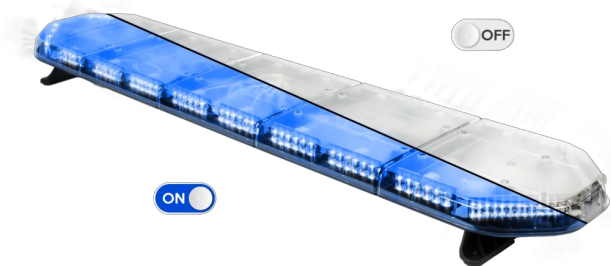

LED LIGHTBARS

LEG154B12

LEGION LED lightbar | 154 cm | blue | 12V

EAN: 5414184006782

Specifications

Characteristics	Without control box, no roof connector
Color	Blue
Colour of lens	Clear
Connection	Open cable ends
Current draw Amp	18 Amp
Dimensions	1537 mm x 331 mm x 59 mm (without mounting brackets)
ECE R65 Class 2	Yes
EMC	EMC R10
EMC R10	Yes
Length	X-LARGE (151 - 200 cm)
Length of cable (m)	4,50 m

Light source	LED
Mounting	Fixed
Number of LEDs	144
Operating voltage	12V
Packing	Brown box with label
Roof connector	No, but possible as an option
Series	Legion
Supplied with	Cable, universal mounting brackets, manual
To be ordered by	1
Waterproof	Yes
Weight (kg)	16,500 Kg