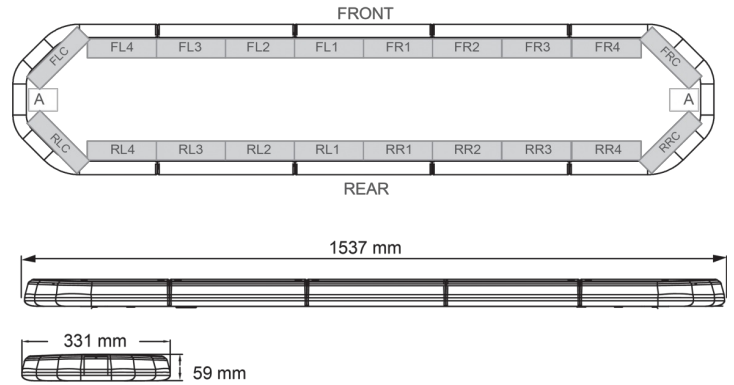

# LED LIGHTBARS

LEG154B12

LEGION LED lightbar | 154 cm | blue | 12V

EAN: 5414184006782

## Specifications

Characteristics	Without control box, no roof connector	Light source	LED
Color	Blue	Mounting	Fixed
Colour of lens	Clear	Number of LEDs	144
Connection	Open cable ends	Operating voltage	12V
Current draw Amp	18 Amp	Packing	Brown box with label
Dimensions	1537 mm x 331 mm x 59 mm (without mounting brackets)	Roof connector	No, but possible as an option
ECE R65 Class 2	Yes	Series	Legion
EMC	EMC R10	Supplied with	Cable, universal mounting brackets, manual
EMC R10	Yes	To be ordered by	1
Length	X-LARGE (151 - 200 cm)	Waterproof	Yes
Length of cable (m)	4,50 m	Weight (kg)	16,500 Kg