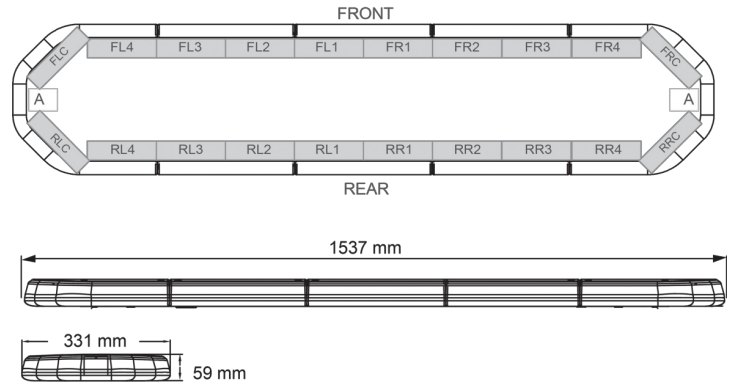

LED LIGHTBARS

LEG154B12

LEGION LED lightbar | 154 cm | blue | 12V

EAN: 5414184006782

Specifications

Characteristics	Without control box, no roof connector	Light source	LED
Color	Blue	Mounting	Fixed
Colour of lens	Clear	Number of LEDs	144
Connection	Open cable ends	Operating voltage	12V
Current draw Amp	18 Amp	Packing	Brown box with label
Dimensions	1537 mm x 331 mm x 59 mm (without mounting brackets)	Roof connector	No, but possible as an option
ECE R65 Class 2	Yes	Series	Legion
EMC	EMC R10	Supplied with	Cable, universal mounting brackets, manual
EMC R10	Yes	To be ordered by	1
Length	X-LARGE (151 - 200 cm)	Waterproof	Yes
Length of cable (m)	4,50 m	Weight (kg)	16,500 Kg