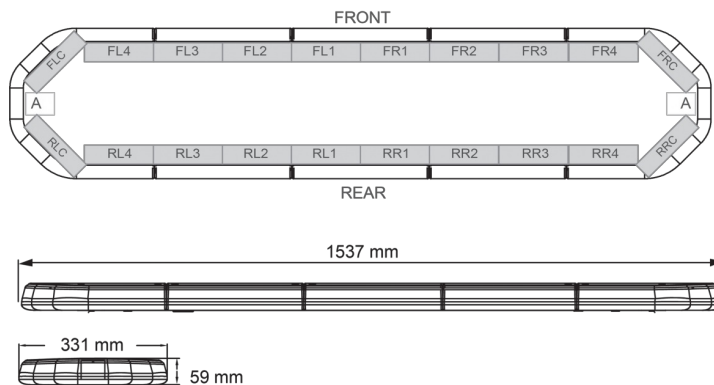

LED LIGHTBARS

LEG154B12

LEGION LED lightbar | 154 cm | blue | 12V

EAN: 5414184006782

Specifications

Characteristics	Without control box, no roof connector
Color	Blue
Colour of lens	Clear
Connection	Open cable ends
Current draw Amp	18 Amp
Dimensions	1537 mm x 331 mm x 59 mm (without mounting brackets)
ECE R65 Class 2	Yes
EMC	EMC R10
EMC R10	Yes
Length	X-LARGE (151 - 200 cm)
Length of cable (m)	4,50 m

Light source	LED
Mounting	Fixed
Number of LEDs	144
Operating voltage	12V
Packing	Brown box with label
Roof connector	No, but possible as an option
Series	Legion
Supplied with	Cable, universal mounting brackets, manual
To be ordered by	1
Waterproof	Yes
Weight (kg)	16,500 Kg