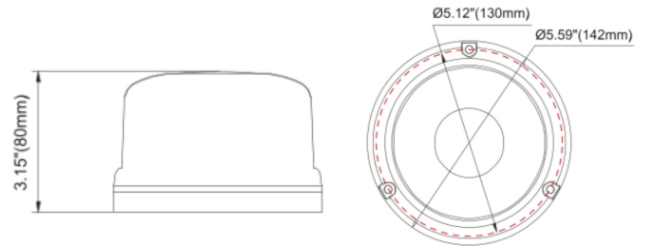

# ROTATING BEACONS

510M-DV-BL-CL2

Beacon | LED | magnetic | 12-24V | blue | R65 Class 2

EAN: 5414184007130

## Specifications

Color	Blue
Colour of LEDs	Blue
Colour of lens	Blue
Connection	Cigar-lighter plug
Diameter mm	130 mm
ECE R65 Class 2	Yes
EMC R10	Yes
Good to know	Can be fitted with an XLR connector on request
Height mm	80 mm
Height range	70 - 110 mm
IP-degree	IPX5

Light source	LED
Mounting	Magnetic
Number of LEDs	8
Number of flash patterns	1
Operating voltage	12V - 24V
Operation temperature	-30°C / +65°C
Packing	POS packaging
Supplied with	Manual, mounting screws
Synchronisable	Yes
To be ordered by	1
Weight (kg)	1,082 Kg