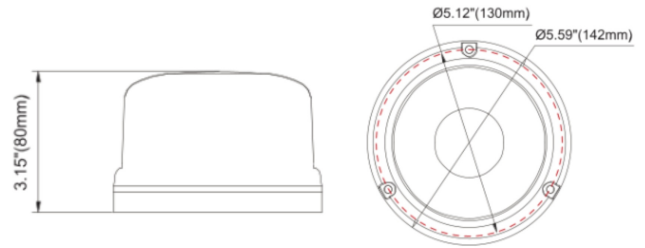

ROTATING BEACONS

510M-DV-BL-CL2

Beacon | LED | magnetic | 12-24V | blue | R65 Class 2

EAN: 5414184007130

Specifications

Color	Blue	Light source	LED
Colour of LEDs	Blue	Mounting	Magnetic
Colour of lens	Blue	Number of LEDs	8
Connection	Cigar-lighter plug	Number of flash patterns	1
Diameter mm	130 mm	Operating voltage	12V - 24V
ECE R65 Class 2	Yes	Operation temperature	-30°C / +65°C
EMC R10	Yes	Packing	POS packaging
Good to know	Can be fitted with an XLR connector on request	Supplied with	Manual, mounting screws
Height mm	80 mm	Synchronisable	Yes
Height range	70 - 110 mm	To be ordered by	1
IP-degree	IPX5	Weight (kg)	1,082 Kg