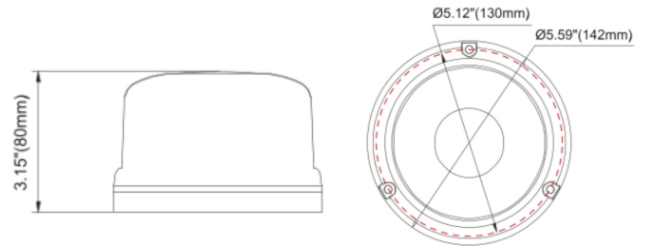

# ROTATING BEACONS

510M-DV-BL-CL2

Beacon | LED | magnetic | 12-24V | blue | R65 Class 2

EAN: 5414184007130

## Specifications

Color	Blue	Light source	LED
Colour of LEDs	Blue	Mounting	Magnetic
Colour of lens	Blue	Number of LEDs	8
Connection	Cigar-lighter plug	Number of flash patterns	1
Diameter mm	130 mm	Operating voltage	12V - 24V
ECE R65 Class 2	Yes	Operation temperature	-30°C / +65°C
EMC R10	Yes	Packing	POS packaging
Good to know	Can be fitted with an XLR connector on request	Supplied with	Manual, mounting screws
Height mm	80 mm	Synchronisable	Yes
Height range	70 - 110 mm	To be ordered by	1
IP-degree	IPX5	Weight (kg)	1,082 Kg