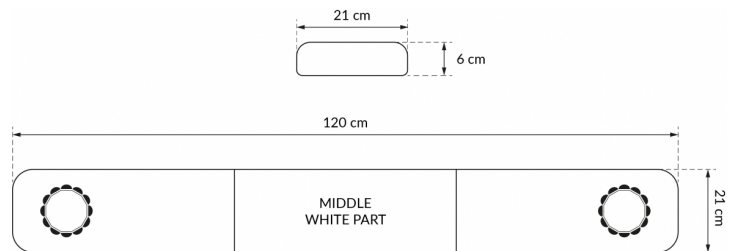

LED LIGHTBARS

SOLID-120-OR

SOLID LED lightbar | 120 cm | amber | 12/24V

EAN: 5414184007215

Specifications

Characteristics	Without control box, no roof connector	Length of cable (m)	4,50 m
Color	Amber	Light source	LED
Colour of lens	Amber	Mounting	Fixed
Connection	Open cable ends	Operating voltage	12V - 24V
Dimensions	1200 mm x 210 mm x 60 mm (without mounting brackets)	Packing	Brown box with label
ECE R65 Class 1	Yes	Series	Solid
EMC	EMC R10	Supplied with	Cable, universal mounting brackets
EMC R10	Yes	To be ordered by	1
Length	MEDIUM (101 - 130 cm)	Waterproof	Yes
Length mm	1200 mm		