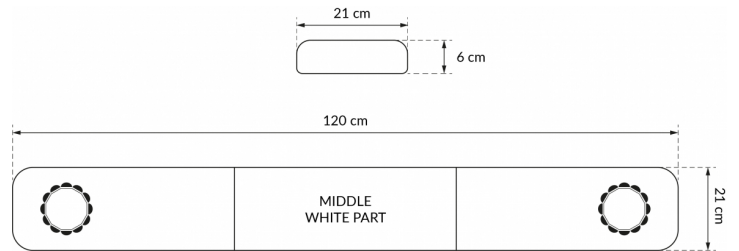

LED LIGHTBARS

SOLID-120-OR

SOLID LED lightbar | 120 cm | amber | 12/24V

EAN: 5414184007215

Specifications

Characteristics	Without control box, no roof connector
Color	Amber
Colour of lens	Amber
Connection	Open cable ends
Dimensions	1200 mm x 210 mm x 60 mm (without mounting brackets)
ECE R65 Class 1	Yes
EMC	EMC R10
EMC R10	Yes
Length	MEDIUM (101 - 130 cm)
Length mm	1200 mm

Length of cable (m)	4,50 m
Light source	LED
Mounting	Fixed
Operating voltage	12V - 24V
Packing	Brown box with label
Series	Solid
Supplied with	Cable, universal mounting brackets
To be ordered by	1
Waterproof	Yes