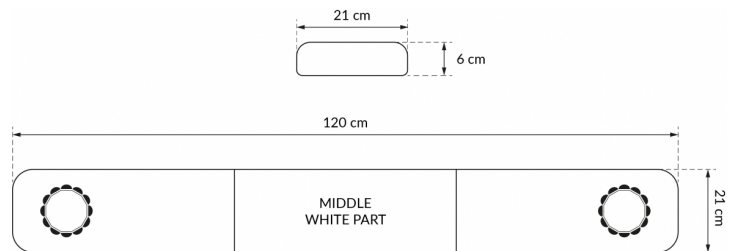

LED LIGHTBARS

SOLID-120-OR

SOLID LED lightbar | 120 cm | amber | 12/24V

EAN: 5414184007215

Specifications

Characteristics	Without control box, no roof connector	Length range	MEDIUM (101 - 130 cm)
Color	Amber	Light source	LED
Colour of lens	Amber	Mounting	Fixed
Connection	Open cable ends	Operating voltage	12V - 24V
Dimensions	1200 mm x 210 mm x 60 mm (without mounting brackets)	Packing	Brown box with label
ECE R65 Class 1	Yes	Series	Solid
EMC	EMC R10	Supplied with	Cable, universal mounting brackets
EMC R10	Yes	To be ordered by	1
Length mm	1200 mm	Waterproof	Yes
Length of cable (m)	4,50 m		