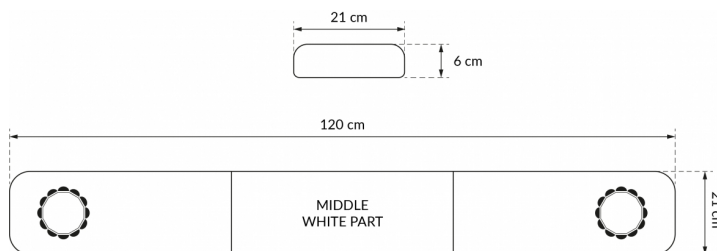

# LED LIGHTBARS

SOLID-120-OR

SOLID LED lightbar | 120 cm | amber | 12/24V

EAN: 5414184007215

## Specifications

Characteristics	Without control box, no roof connector
Color	Amber
Colour of lens	Amber
Connection	Open cable ends
Dimensions	1200 mm x 210 mm x 60 mm (without mounting brackets)
ECE R65 Class 1	Yes
EMC	EMC R10
EMC R10	Yes
Length	MEDIUM (101 - 130 cm)
Length mm	1200 mm

Length of cable (m)	4,50 m
Light source	LED
Mounting	Fixed
Operating voltage	12V - 24V
Packing	Brown box with label
Series	Solid
Supplied with	Cable, universal mounting brackets
To be ordered by	1
Waterproof	Yes