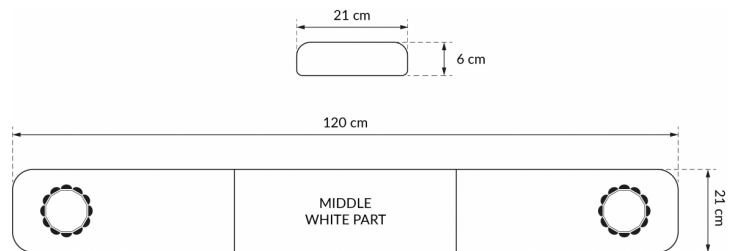

LED LIGHTBARS

SOLID-120-CLOR

SOLID LED lightbar | 120 cm | amber | 12/24V

EAN: 5414184007222

Specifications

Characteristics	Without control box, no roof connector	Length mm	1200 mm
Color	Amber	Length of cable (m)	4,50 m
Colour of lens	Clear	Light source	LED
Connection	Open cable ends	Mounting	Fixed
Dimensions	1200 mm x 210 mm x 60 mm (without mounting brackets)	Operating voltage	12V - 24V
ECE R65 Class 1	Yes	Packing	Brown box with label
EMC	EMC R10	Series	Solid
EMC R10	Yes	Supplied with	Cable, universal mounting brackets
Length	MEDIUM (101 - 130 cm)	To be ordered by	1