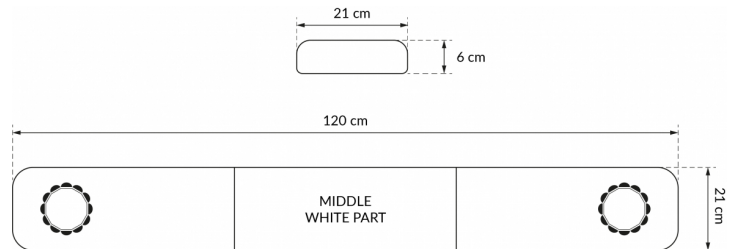

LED LIGHTBARS

SOLID-120-CLOR

SOLID LED lightbar | 120 cm | amber | 12/24V

EAN: 5414184007222

Specifications

Characteristics	Without control box, no roof connector	Length mm	1200 mm
Color	Amber	Length of cable (m)	4,50 m
Colour of lens	Clear	Light source	LED
Connection	Open cable ends	Mounting	Fixed
Dimensions	1200 mm x 210 mm x 60 mm (without mounting brackets)	Operating voltage	12V - 24V
ECE R65 Class 1	Yes	Packing	Brown box with label
EMC	EMC R10	Series	Solid
EMC R10	Yes	Supplied with	Cable, universal mounting brackets
Length	MEDIUM (101 - 130 cm)	To be ordered by	1