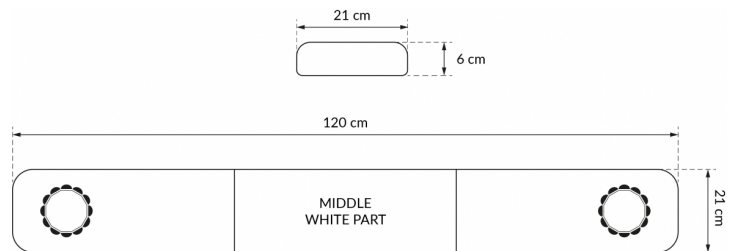

# LED LIGHTBARS

SOLID-120-CLOR

SOLID LED lightbar | 120 cm | amber | 12/24V

EAN: 5414184007222

## Specifications

Characteristics	Without control box, no roof connector	Length of cable (m)	4,50 m
Color	Amber	Length range	MEDIUM (101 - 130 cm)
Colour of lens	Clear	Light source	LED
Connection	Open cable ends	Mounting	Fixed
Dimensions	1200 mm x 210 mm x 60 mm (without mounting brackets)	Operating voltage	12V - 24V
ECE R65 Class 1	Yes	Packing	Brown box with label
EMC	EMC R10	Series	Solid
EMC R10	Yes	Supplied with	Cable, universal mounting brackets
Length mm	1200 mm	To be ordered by	1