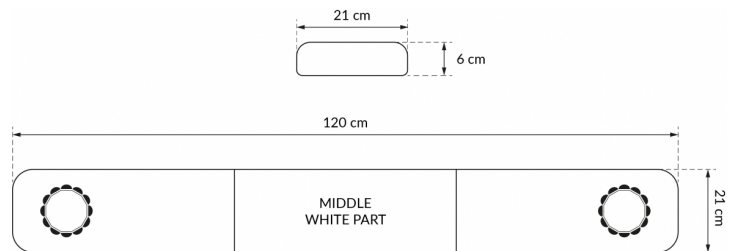

# LED LIGHTBARS

SOLID-120-CLOR

SOLID LED lightbar | 120 cm | amber | 12/24V

EAN: 5414184007222

## Specifications

Characteristics	Without control box, no roof connector	Length mm	1200 mm
Color	Amber	Length of cable (m)	4,50 m
Colour of lens	Clear	Light source	LED
Connection	Open cable ends	Mounting	Fixed
Dimensions	1200 mm x 210 mm x 60 mm (without mounting brackets)	Operating voltage	12V - 24V
ECE R65 Class 1	Yes	Packing	Brown box with label
EMC	EMC R10	Series	Solid
EMC R10	Yes	Supplied with	Cable, universal mounting brackets
Length	MEDIUM (101 - 130 cm)	To be ordered by	1