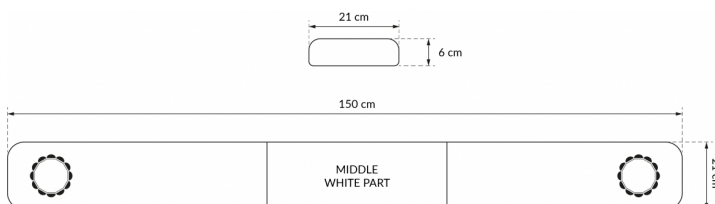

LED LIGHTBARS

SOLID-150-OR

SOLID LED lightbar | 150 cm | amber | 12/24V

EAN: 5414184007239

Specifications

Characteristics	Without control box, no roof connector
Color	Amber
Colour of lens	Amber
Connection	Open cable ends
Dimensions	1500 mm x 210 mm x 60 mm (without mounting brackets)
ECE R65 Class 1	Yes
EMC	EMC R10
EMC R10	Yes
Length	LARGE (131 - 150 cm)
Length mm	1500

Length of cable (m)	4,50 m
Light source	LED
Mounting	Fixed
Operating voltage	12V - 24V
Packing	Brown box with label
Series	Solid
Supplied with	Cable, universal mounting brackets, manual
To be ordered by	1
Waterproof	Yes