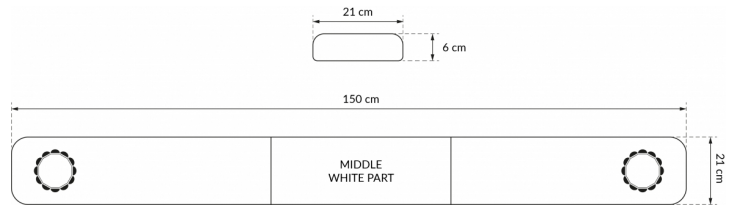

LED LIGHTBARS

SOLID-150-OR

SOLID LED lightbar | 150 cm | amber | 12/24V

EAN: 5414184007239

Specifications

Characteristics	Without control box, no roof connector	Length of cable (m)	4,50 m
Color	Amber	Light source	LED
Colour of lens	Amber	Mounting	Fixed
Connection	Open cable ends	Operating voltage	12V - 24V
Dimensions	1500 mm x 210 mm x 60 mm (without mounting brackets)	Packing	Brown box with label
ECE R65 Class 1	Yes	Series	Solid
EMC	EMC R10	Supplied with	Cable, universal mounting brackets, manual
EMC R10	Yes	To be ordered by	1
Length	LARGE (131 - 150 cm)	Waterproof	Yes
Length mm	1500		