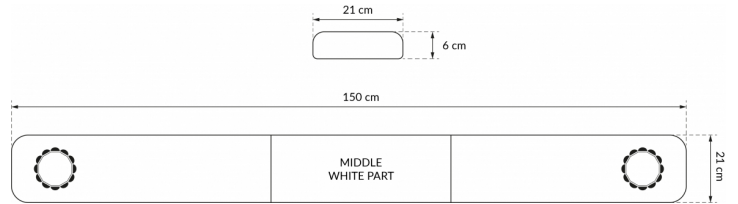

LED LIGHTBARS

SOLID-150-OR

SOLID LED lightbar | 150 cm | amber | 12/24V

EAN: 5414184007239

Specifications

Characteristics	Without control box, no roof connector
Color	Amber
Colour of lens	Amber
Connection	Open cable ends
Dimensions	1500 mm x 210 mm x 60 mm (without mounting brackets)
ECE R65 Class 1	Yes
EMC	EMC R10
EMC R10	Yes
Length mm	1500
Length of cable (m)	4,50 m

Length range	LARGE (131 - 150 cm)
Light source	LED
Mounting	Fixed
Operating voltage	12V - 24V
Packing	Brown box with label
Series	Solid
Supplied with	Cable, universal mounting brackets, manual
To be ordered by	1
Waterproof	Yes